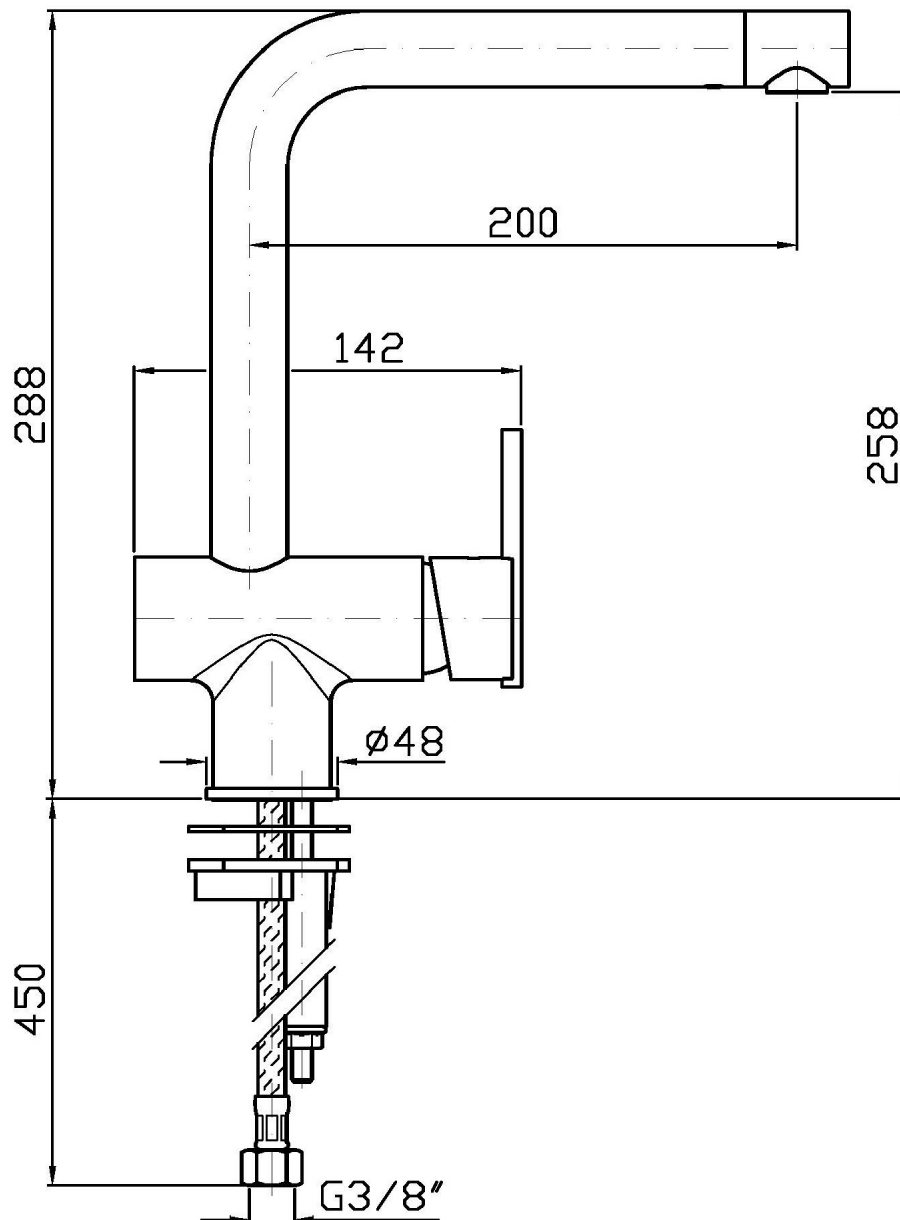

KITCHEN

ZXS369

Disegno Complessivo / Overall Drawing