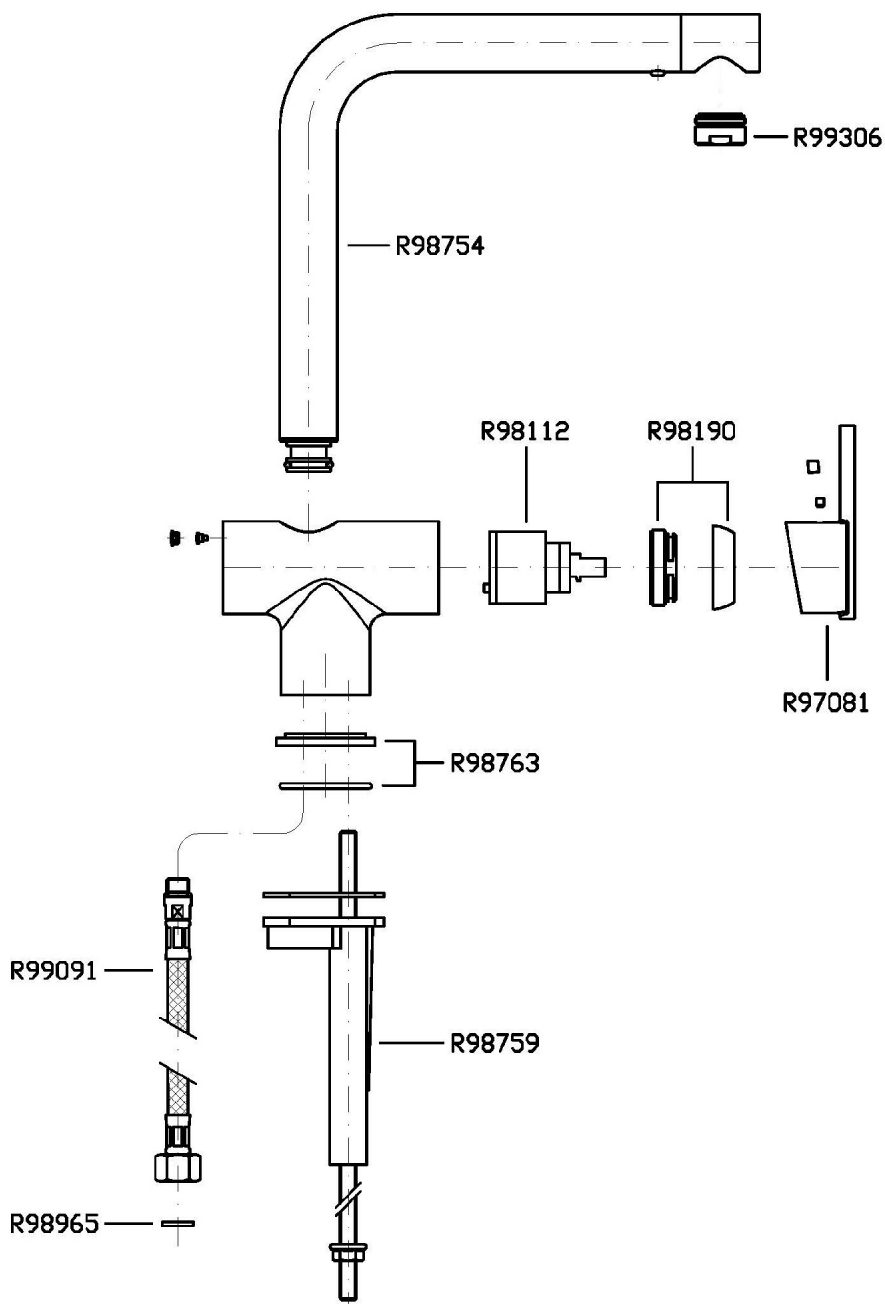

KITCHEN

ZXS369

Miscelatore monocomando lavello ZXS con bocca girevole. / ZXS single lever sink mixer with swivel spout.

Miscelatore monocomando lavello ZXS con bocca girevole, aeratore, flessibili di collegamento.

ZXS single lever sink mixer with swivel spout, aerator, flexible tails.

Finiture / Finishes

Cromo / Chrome

KITCHEN

ZXS369

Disegno Complessivo / Overall Drawing

KITCHEN

ZXS369

Esplosi / Exploded

KITCHEN

ZXS369

Portate / Flowrates (lt/min)

PRESSIONE PRESSURE	1 BAR	2 BAR	3 BAR	4 BAR	5 BAR
LAVELLO SINK	5	6,5	8	9,5	10,5
P1					
P2					
P3					
P4					
P5					

KITCHEN

ZXS369

Pesi e Misure / Weights and Sizes

Peso (Kg) Weight (lb)	2,70 (Kg)	5,95 (lb)
Volume test (dc3) - (in3)	3,32 (dc3)	202,60 (in3)
h (mm) - (in)	93,00 (mm)	3,66 (in)
L1 (mm) - (in)	162,00 (mm)	6,38 (in)
L2 (mm) - (in)	220,00 (mm)	8,66 (in)