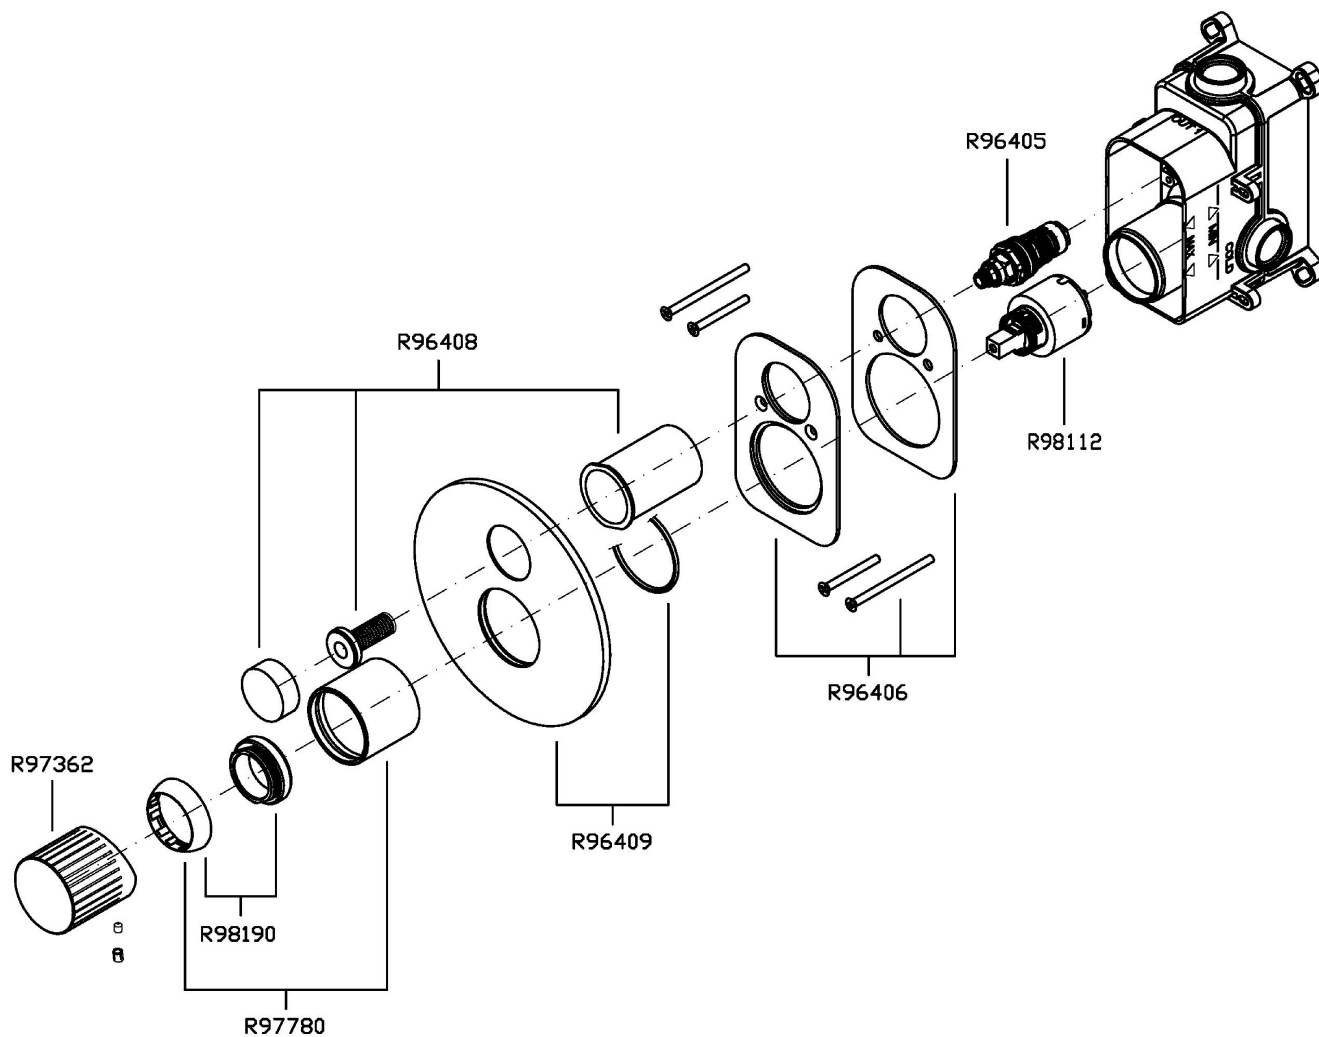

TODD

ZTD776

Esplosi / Exploded