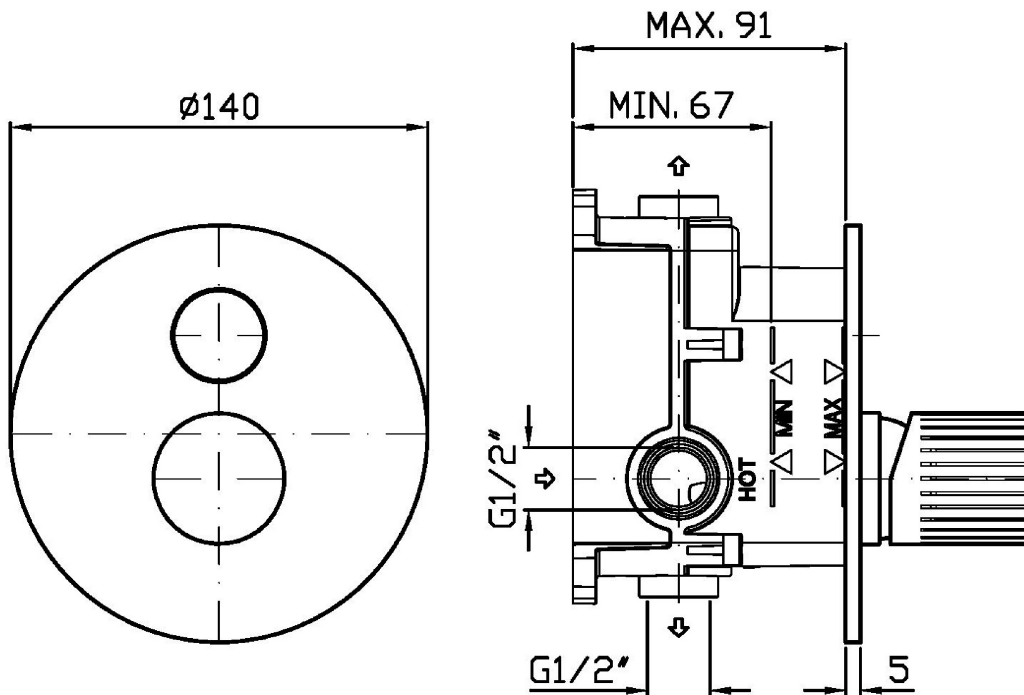

TODD

ZTD776

Disegno Complessivo / Overall Drawing