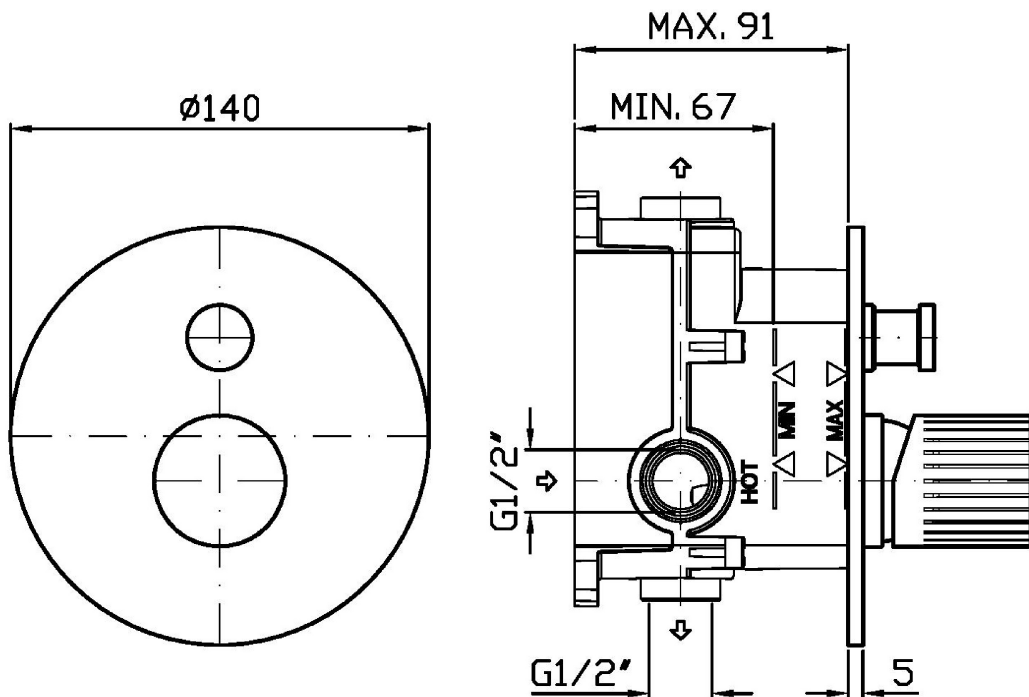

TODD

ZTD775

Disegno Complessivo / Overall Drawing