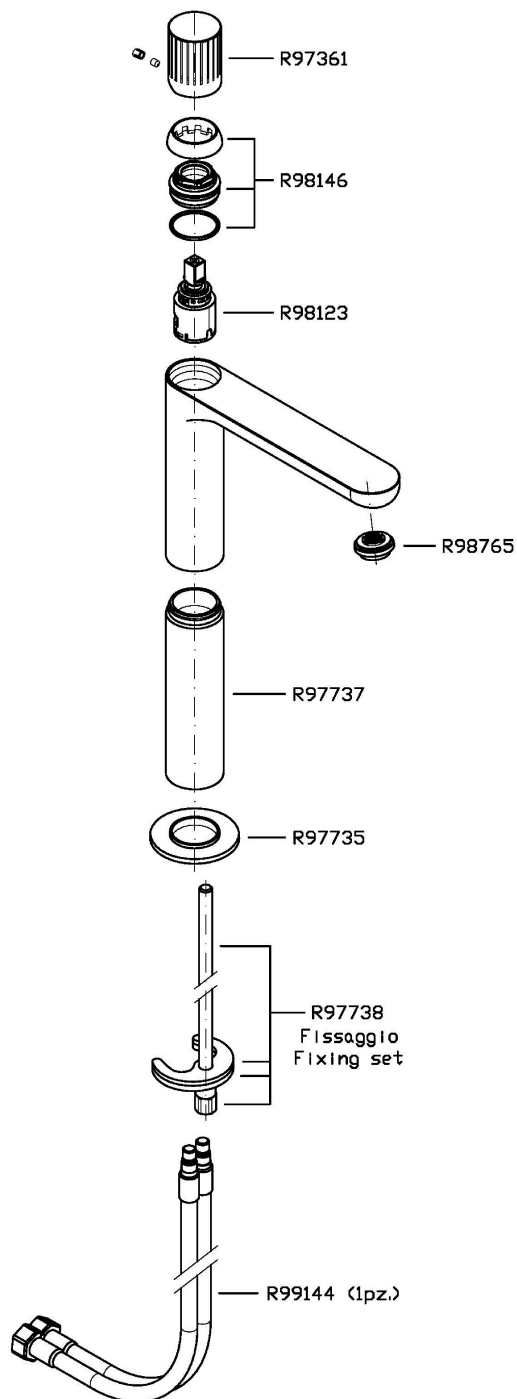

Single lever basin mixer with high spout, aerator, without pop-up waste, flexible tails.
Water Saving - water flow rate of 6 l/min or less.

Finiture / Finishes

Cromo / Chrome

C3

Nickel Spazzolato / Brushed Nickel

Disegno Complessivo / Overall Drawing

TODD

ZTD702

Esplosi / Exploded

TODD

ZTD702

Portate / Flowrates (lt/min)

PRESSIONE PRESSURE	1 BAR	2 BAR	3 BAR	4 BAR	5 BAR
P1 LAVABO BASIN	3,7	4,6	5	5,4	5,5
P2					
P3					
P4					
P5					

TODD

ZTD702

Pesi e Misure / Weights and Sizes

Peso (Kg) Weight (lb)	1,86 (Kg)	4,10 (lb)
Volume test (dc3) - (in3)	7,50 (dc3)	457,68 (in3)
h (mm) - (in)	90,00 (mm)	3,54 (in)
L1 (mm) - (in)	250,00 (mm)	9,84 (in)
L2 (mm) - (in)	333,00 (mm)	13,11 (in)