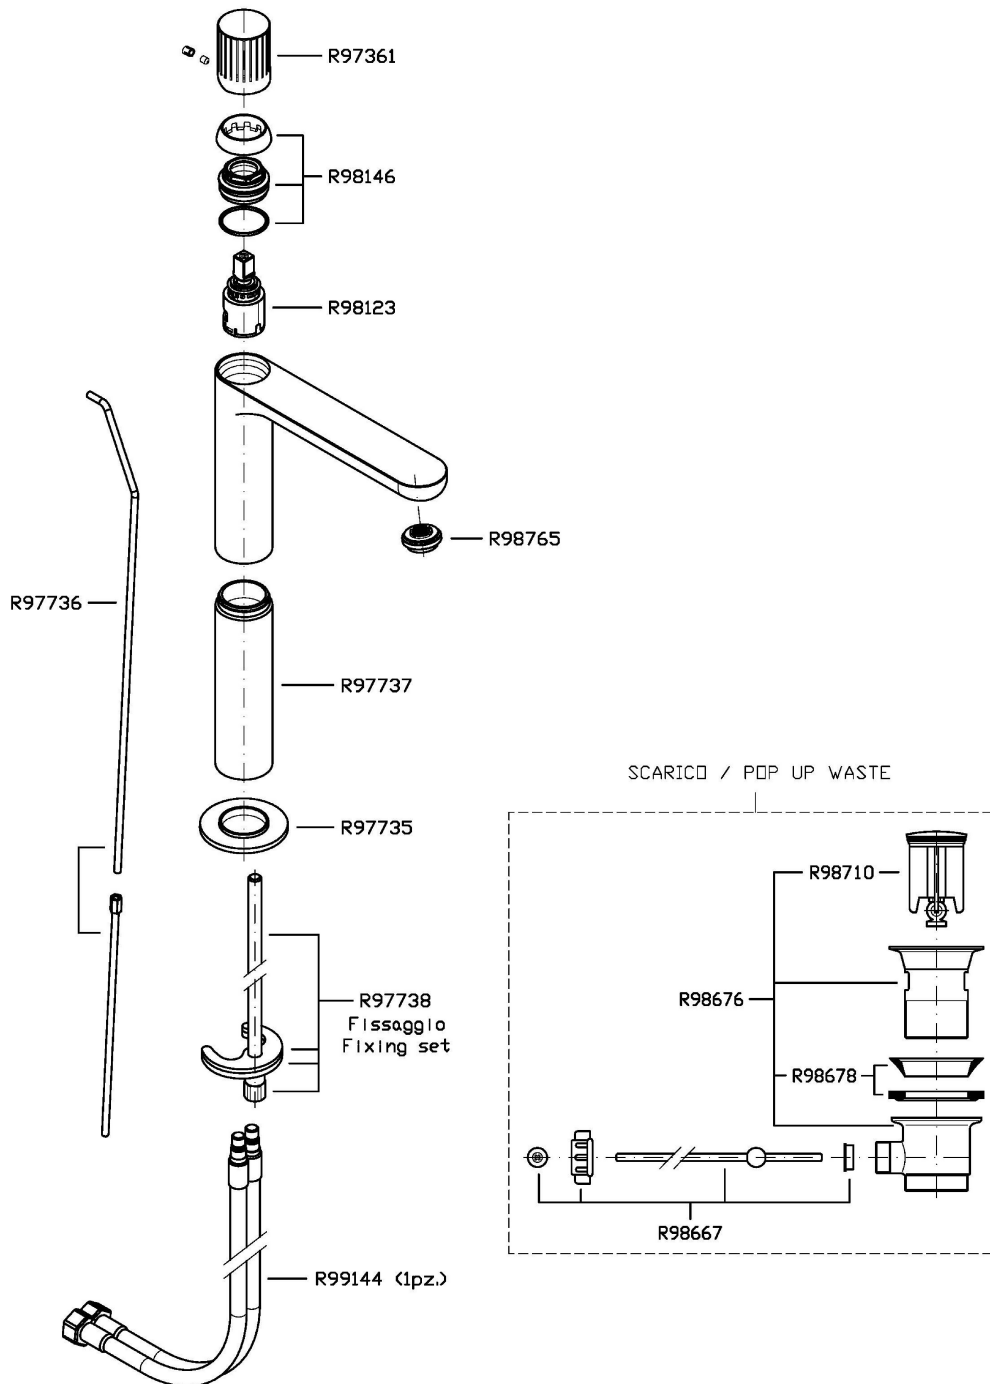

Single lever basin mixer with high spout, aerator, 1 ¼" pop-up waste, flexible tails.
Water Saving - water flow rate of 6 l/min or less.

Finiture / Finishes

Cromo / Chrome

C3

Nickel Spazzolato / Brushed Nickel

Disegno Complessivo / Overall Drawing

TODD

ZTD701

Esplosi / Exploded

TODD

ZTD701

Portate / Flowrates (lt/min)

PRESSIONE PRESSURE	1 BAR	2 BAR	3 BAR	4 BAR	5 BAR
P1 LAVABO BASIN	3,7	4,6	5	5,4	5,5
P2					
P3					
P4					
P5					

TODD

ZTD701

Pesi e Misure / Weights and Sizes

Peso (Kg) Weight (lb)	2,16 (Kg)	4,76 (lb)
Volume test (dc3) - (in3)	7,50 (dc3)	457,68 (in3)
h (mm) - (in)	90,00 (mm)	3,54 (in)
L1 (mm) - (in)	250,00 (mm)	9,84 (in)
L2 (mm) - (in)	333,00 (mm)	13,11 (in)