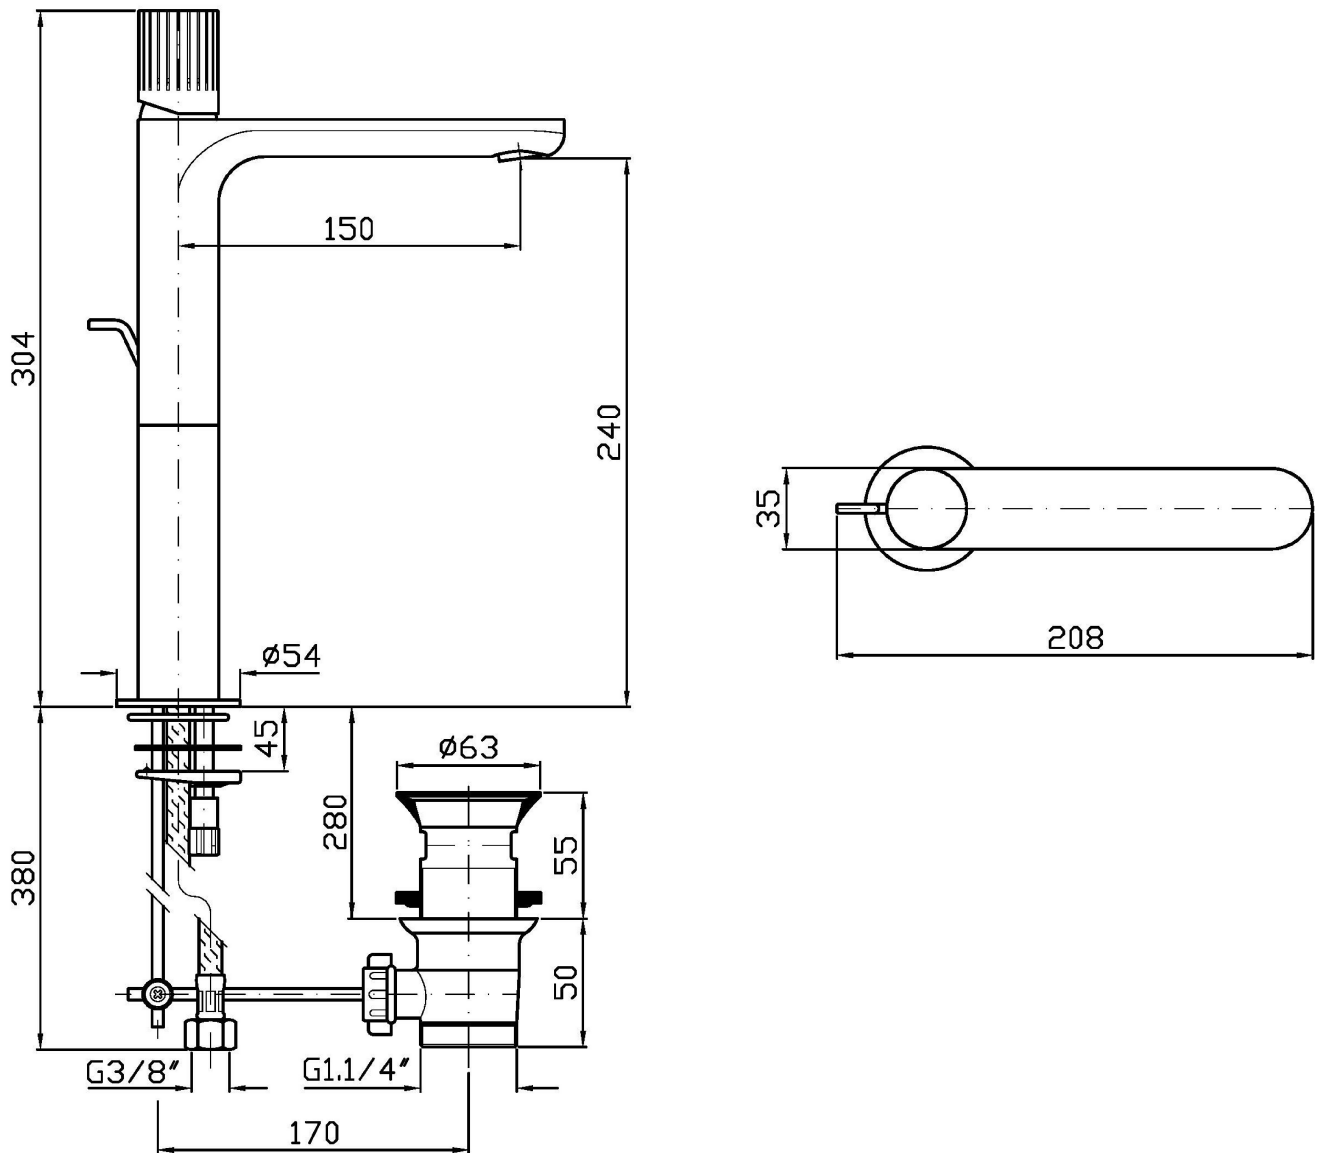

Single lever basin mixer with high spout, aerator, 1 ¼" pop-up waste, flexible tails.
Water Saving - water flow rate of 6 l/min or less.

Finiture / Finishes

Cromo / Chrome

C3

Nickel Spazzolato / Brushed Nickel

Disegno Complessivo / Overall Drawing

TODD

ZTD701

Esplosi / Exploded

TODD

ZTD701

Portate / Flowrates (lt/min)

PRESSIONE PRESSURE	1 BAR	2 BAR	3 BAR	4 BAR	5 BAR
P1 LAVABO BASIN	3,7	4,6	5	5,4	5,5
P2					
P3					
P4					
P5					

TODD

ZTD701

Pesi e Misure / Weights and Sizes

Peso (Kg) Weight (lb)	2,16 (Kg)	4,76 (lb)
Volume test (dc3) - (in3)	7,50 (dc3)	457,68 (in3)
h (mm) - (in)	90,00 (mm)	3,54 (in)
L1 (mm) - (in)	250,00 (mm)	9,84 (in)
L2 (mm) - (in)	333,00 (mm)	13,11 (in)