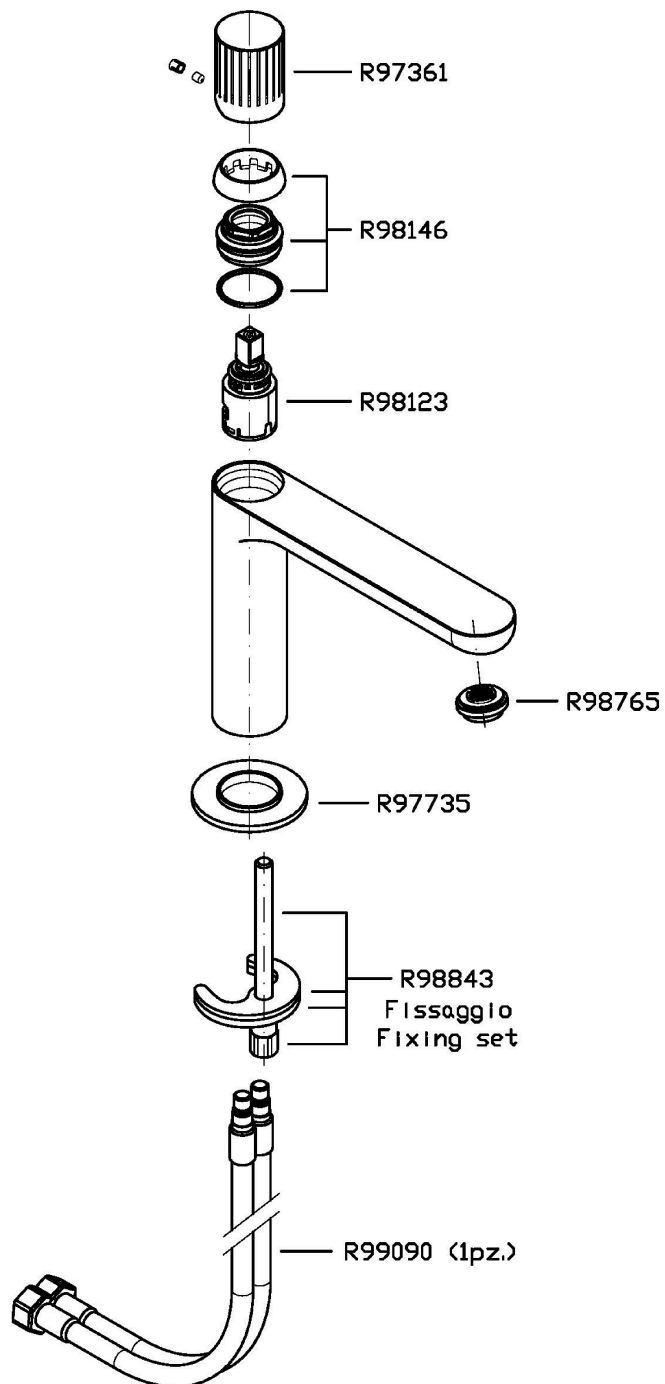

TODD

ZTD700

Esplosi / Exploded