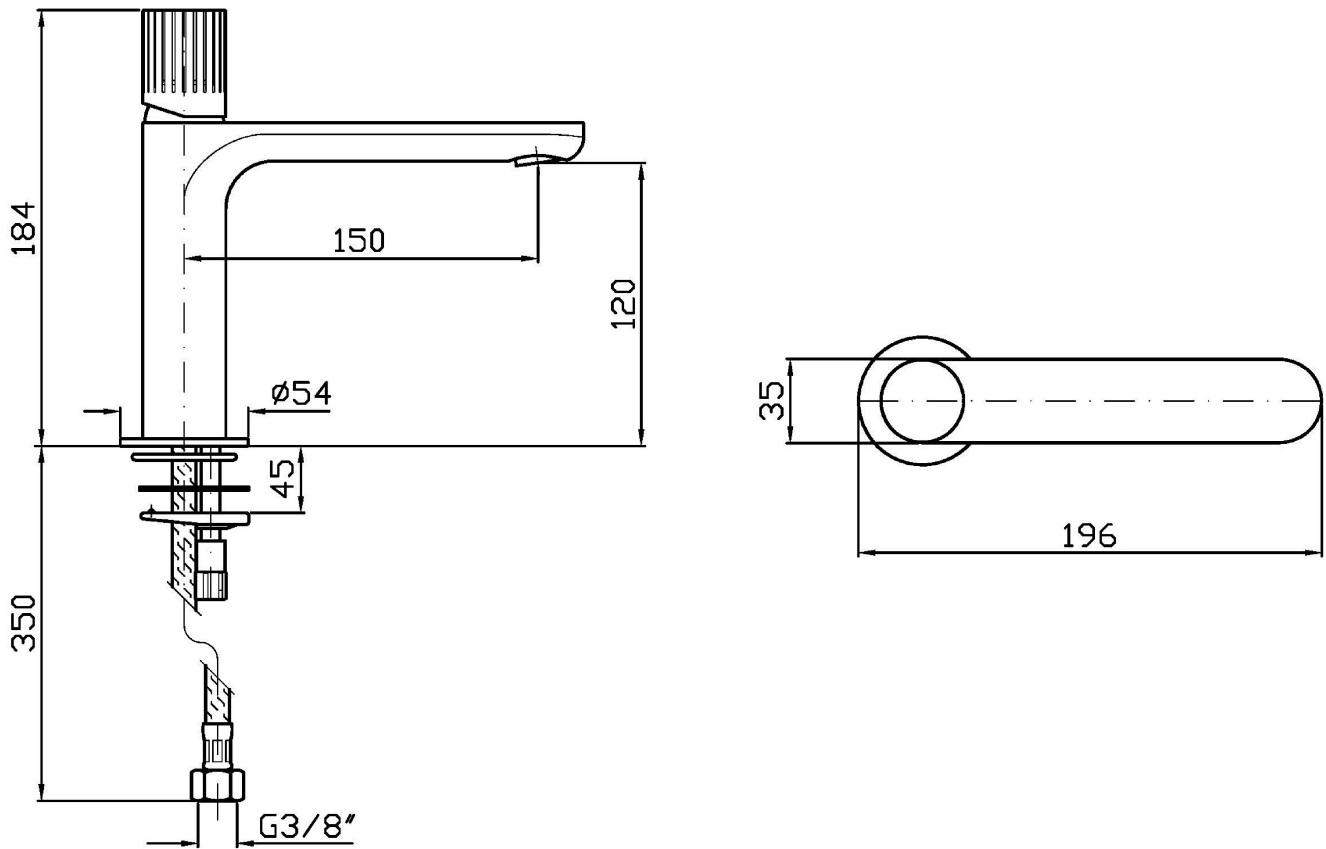

TODD

ZTD700

Disegno Complessivo / Overall Drawing