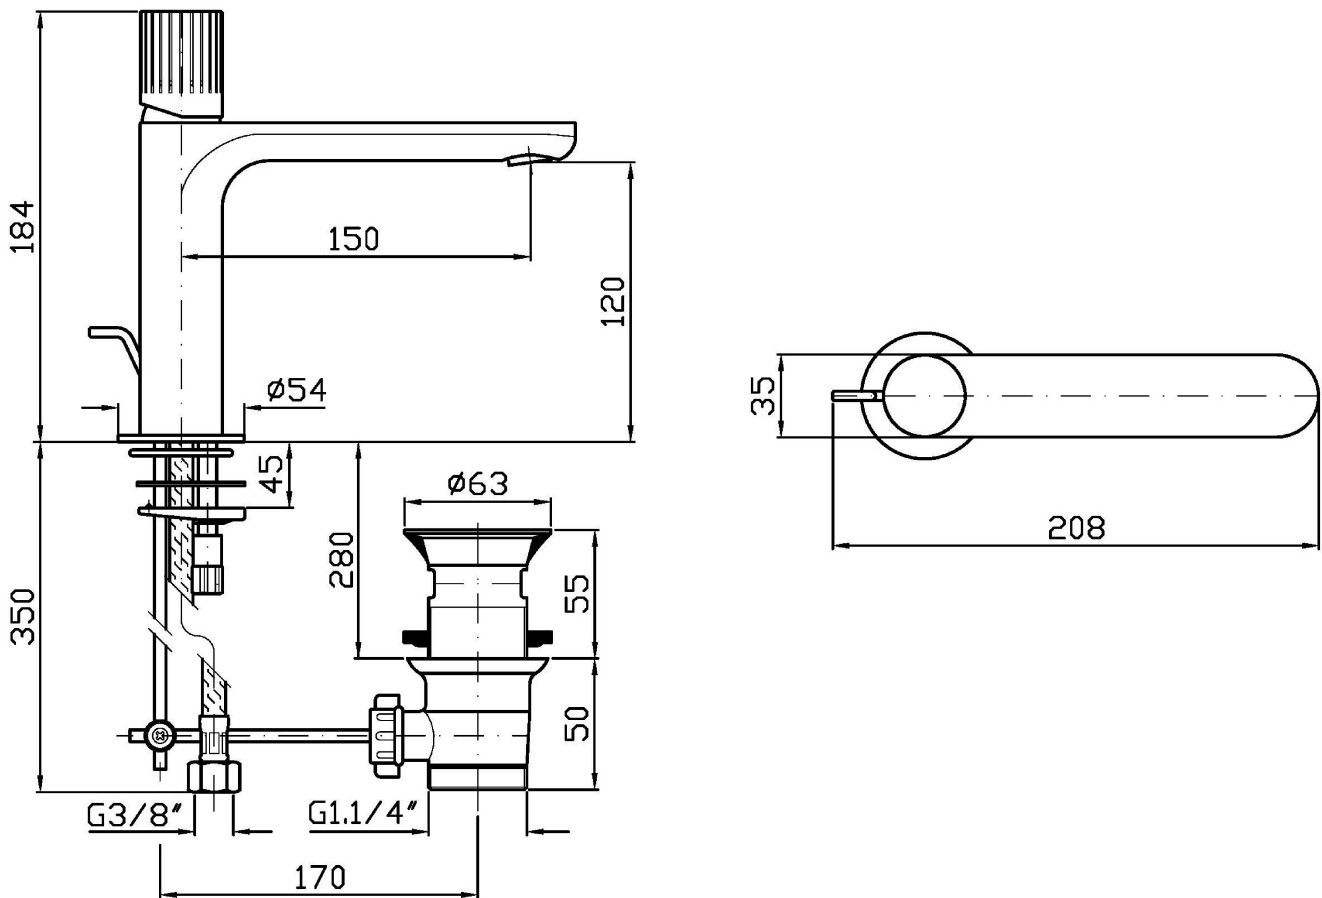

TODD

ZTD699

Disegno Complessivo / Overall Drawing