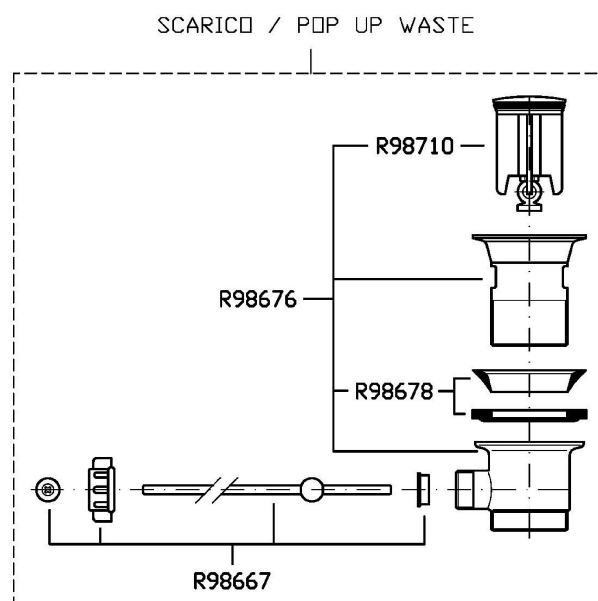

Single lever basin mixer with extended spout, aerator, 1 ¼" pop-up waste, flexible tails. Spout projection 175 mm. Water Saving - water flow rate of 6 l/min or less.

Finiture / Finishes

				
Cromo / Chrome	Nickel Spazzolato / Brushed Nickel	Oro spazzolato / Brushed Gold	Metal Black spazzolato / Brushed Metal Black	Nero Opaco Goffrato / Embossed Matt Black

TODD

ZTD699

Disegno Complessivo / Overall Drawing

TODD

ZTD699

Esplosi / Exploded

TODD

ZTD699

Portate / Flowrates (lt/min)

PRESSIONE PRESSURE	1 BAR	2 BAR	3 BAR	4 BAR	5 BAR
P1 LAVABO BASIN	3,7	4,6	5	5,4	5,5
P2					
P3					
P4					
P5					

TODD

ZTD699

Pesi e Misure / Weights and Sizes

Peso (Kg) Weight (lb)	1,82 (Kg)	4,01 (lb)
Volume test (dc3) - (in3)	7,50 (dc3)	457,68 (in3)
h (mm) - (in)	90,00 (mm)	3,54 (in)
L1 (mm) - (in)	250,00 (mm)	9,84 (in)
L2 (mm) - (in)	333,00 (mm)	13,11 (in)