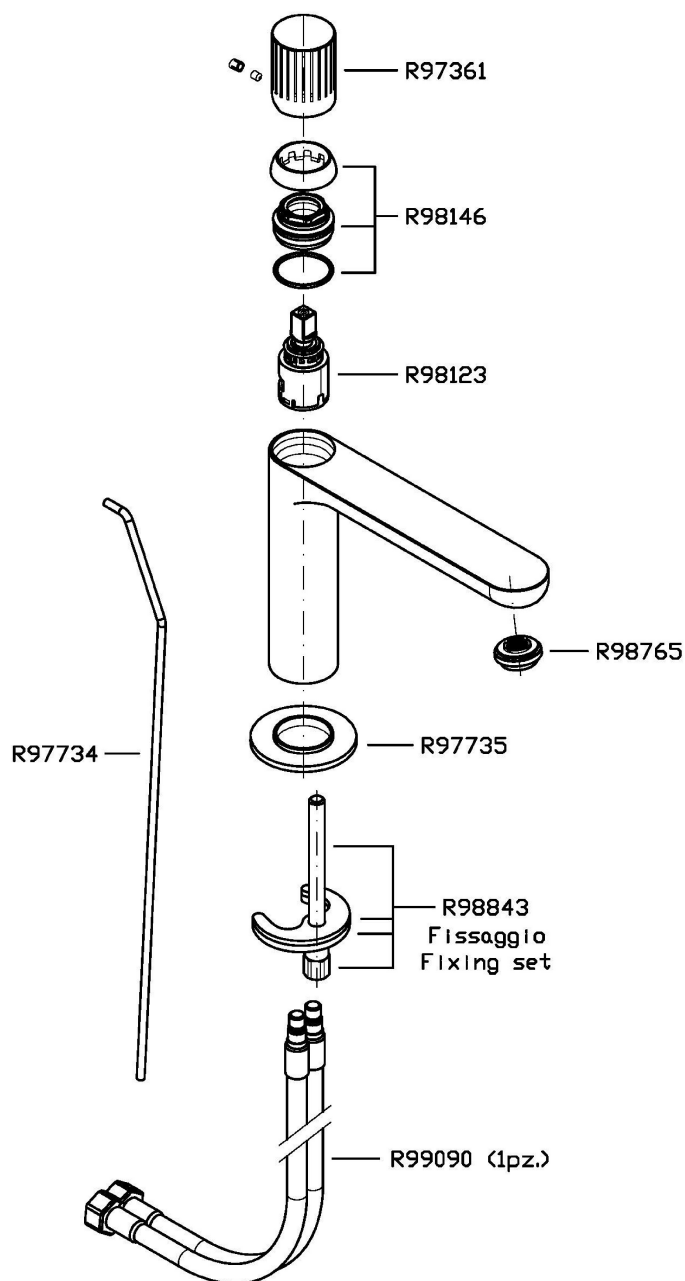

Single lever basin mixer with extended spout, aerator, 1 ¼" pop-up waste, flexible tails. Spout projection 175 mm. Water Saving - water flow rate of 6 l/min or less.

Finiture / Finishes

				
Cromo / Chrome	Nickel Spazzolato / Brushed Nickel	Oro spazzolato / Brushed Gold	Metal Black spazzolato / Brushed Metal Black	Nero Opaco Goffrato / Embossed Matt Black

TODD

ZTD699

Disegno Complessivo / Overall Drawing

TODD

ZTD699

Esplosi / Exploded

TODD

ZTD699

Portate / Flowrates (lt/min)

PRESSIONE PRESSURE	1 BAR	2 BAR	3 BAR	4 BAR	5 BAR
P1 LAVABO BASIN	3,7	4,6	5	5,4	5,5
P2					
P3					
P4					
P5					

TODD

ZTD699

Pesi e Misure / Weights and Sizes

Peso (Kg) Weight (lb)	1,82 (Kg)	4,01 (lb)
Volume test (dc3) - (in3)	7,50 (dc3)	457,68 (in3)
h (mm) - (in)	90,00 (mm)	3,54 (in)
L1 (mm) - (in)	250,00 (mm)	9,84 (in)
L2 (mm) - (in)	333,00 (mm)	13,11 (in)