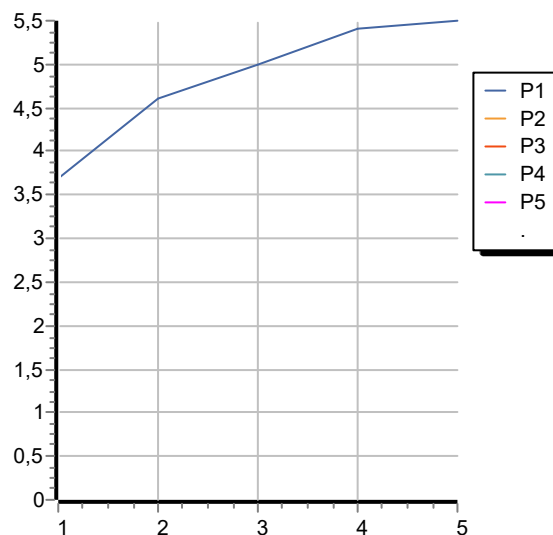

Single lever basin mixer with extended spout, aerator, 1 ¼" pop-up waste, flexible tails. Spout projection 175 mm. Water Saving - water flow rate of 6 l/min or less.

Finiture / Finishes

				
Cromo / Chrome	Nickel Spazzolato / Brushed Nickel	Oro spazzolato / Brushed Gold	Metal Black spazzolato / Brushed Metal Black	Nero Opaco Goffrato / Embossed Matt Black

Portate / Flowrates (lt/min)

PRESSIONE PRESSURE	1 BAR	2 BAR	3 BAR	4 BAR	5 BAR
P1 LAVABO BASIN	3,7	4,6	5	5,4	5,5
P2					
P3					
P4					
P5					

TODD

ZTD699

Pesi e Misure / Weights and Sizes

Peso (Kg) Weight (lb)	1,82 (Kg)	4,01 (lb)
Volume test (dc3) - (in3)	7,50 (dc3)	457,68 (in3)
h (mm) - (in)	90,00 (mm)	3,54 (in)
L1 (mm) - (in)	250,00 (mm)	9,84 (in)
L2 (mm) - (in)	333,00 (mm)	13,11 (in)