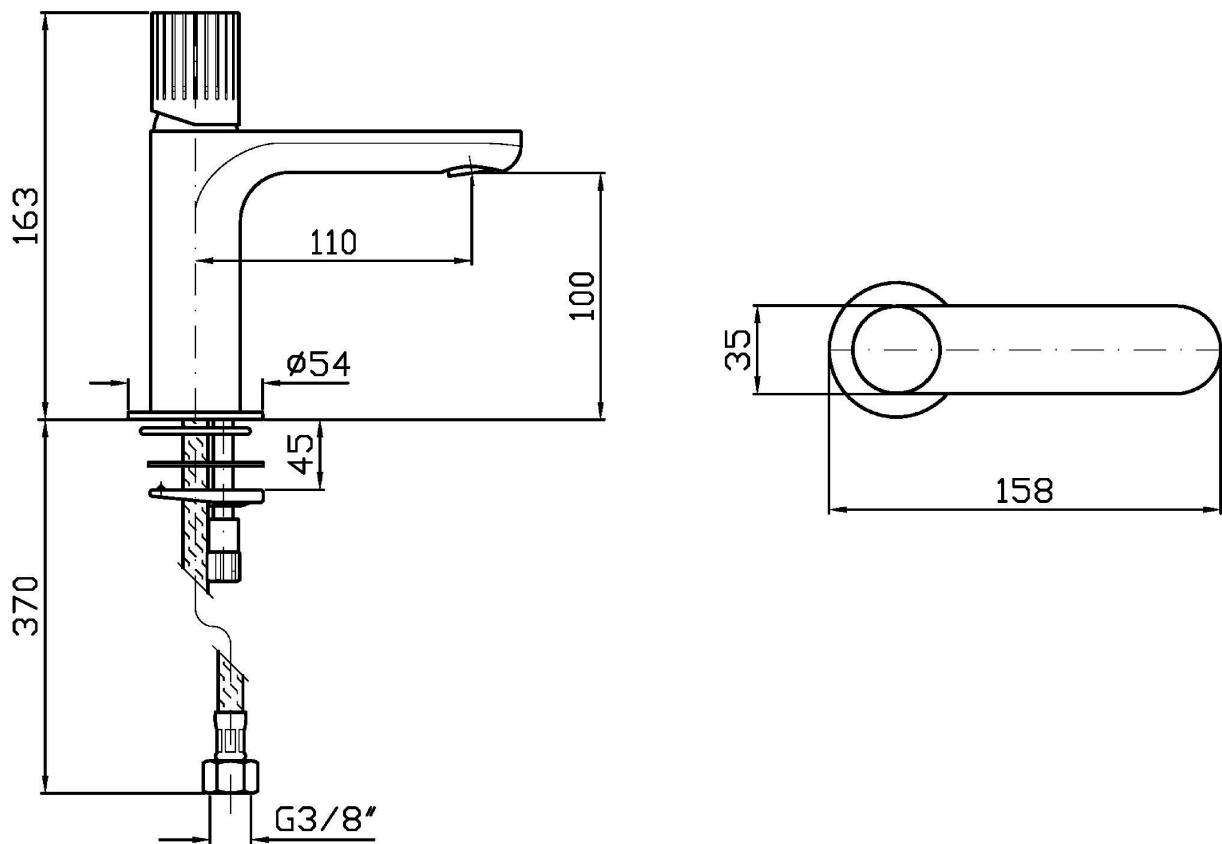

TODD

ZTD698

Disegno Complessivo / Overall Drawing