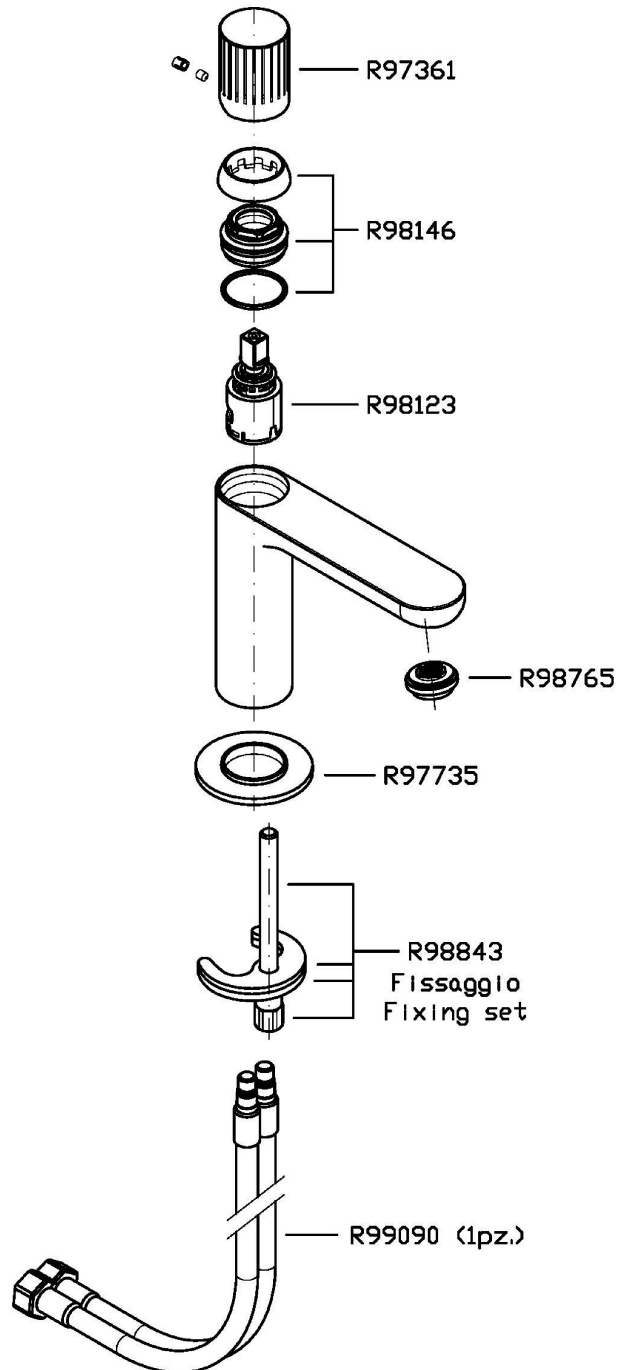

## TODD

ZTD698

Disegno Complessivo / Overall Drawing

## TODD

ZTD698

Esplosi / Exploded

## TODD

ZTD698

Pesi e Misure / Weights and Sizes

Peso ( Kg ) Weight ( lb )	1,31 ( Kg )	2,89 ( lb )
Volume test ( dc3 ) - ( in3 )	4,05 ( dc3 )	247,15 ( in3 )
h ( mm ) - ( in )	70,00 ( mm )	2,76 ( in )
L1 ( mm ) - ( in )	150,00 ( mm )	5,91 ( in )
L2 ( mm ) - ( in )	385,00 ( mm )	15,16 ( in )