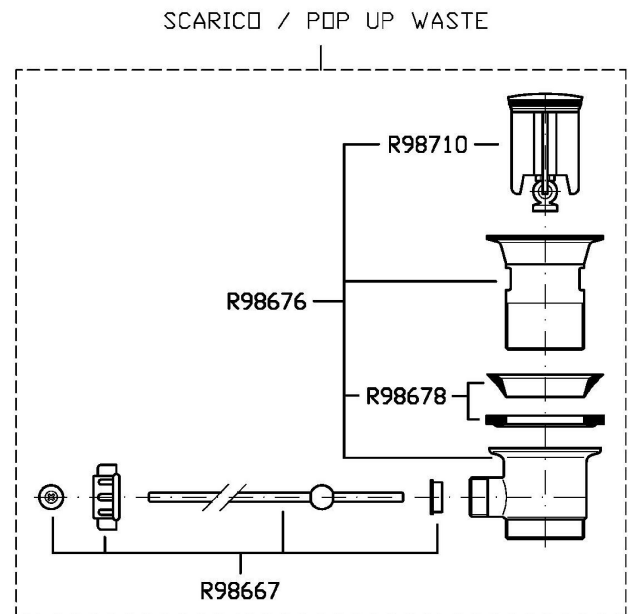

Single lever basin mixer with aerator, 1 ¼" pop-up waste, flexible tails.
Water Saving - water flow rate of 6 l/min or less.

Finiture / Finishes

Cromo / Chrome

C3

Nickel Spazzolato / Brushed Nickel

C41

Oro spazzolato / Brushed Gold

ZTD697

Esplosi / Exploded

TODD

ZTD697

Portate / Flowrates (lt/min)

PRESSIONE PRESSURE	1 BAR	2 BAR	3 BAR	4 BAR	5 BAR
P1 LAVABO BASIN	3,7	4,6	5	5,4	5,5
P2					
P3					
P4					
P5					

TODD

ZTD697

Pesi e Misure / Weights and Sizes

Peso (Kg) Weight (lb)	1,56 (Kg)	3,44 (lb)
Volume test (dc3) - (in3)	4,05 (dc3)	247,15 (in3)
h (mm) - (in)	70,00 (mm)	2,76 (in)
L1 (mm) - (in)	150,00 (mm)	5,91 (in)
L2 (mm) - (in)	385,00 (mm)	15,16 (in)