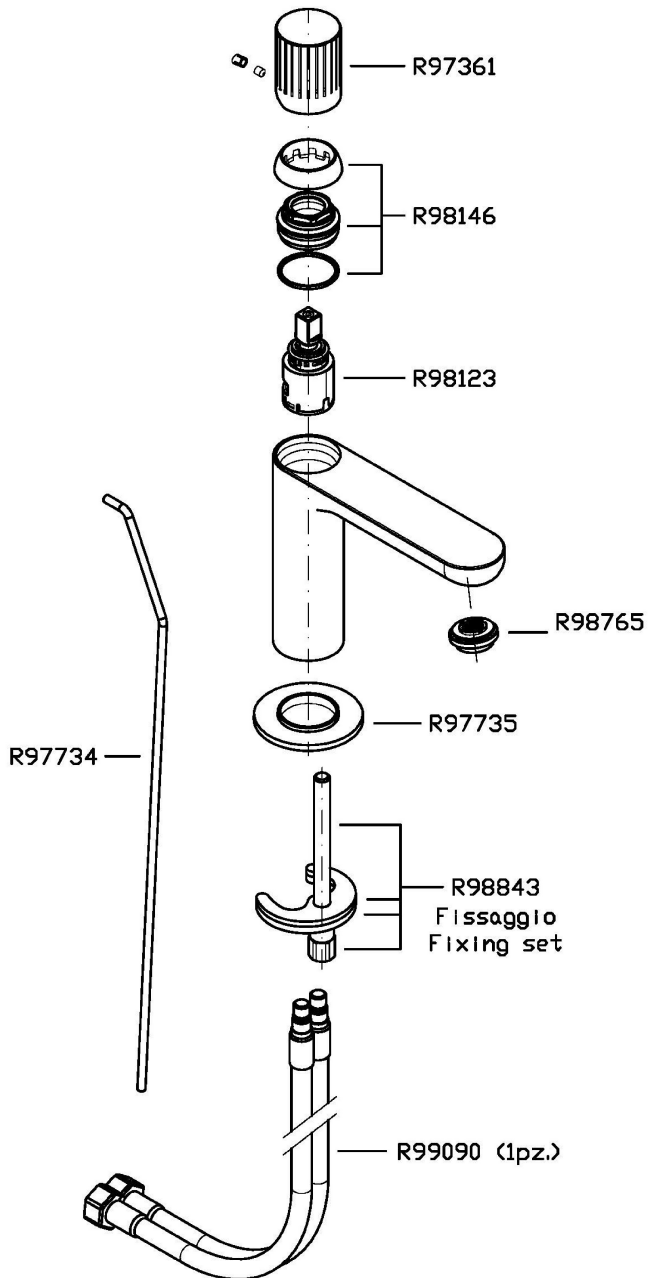

Single lever basin mixer with aerator, 1 ¼" pop-up waste, flexible tails.
Water Saving - water flow rate of 6 l/min or less.

Finiture / Finishes

Cromo / Chrome

C3

Nickel Spazzolato / Brushed Nickel

C41

Oro spazzolato / Brushed Gold

C51

Metel Black spazzolato / Brushed
Metal Black

N1

Nero Opaco Goffrato / Embossed Matt
Black

TODD

ZTD697

Disegno Complessivo / Overall Drawing

TODD

ZTD697

Esplosi / Exploded

TODD

ZTD697

Portate / Flowrates (lt/min)

PRESSIONE PRESSURE	1 BAR	2 BAR	3 BAR	4 BAR	5 BAR
P1 LAVABO BASIN	3,7	4,6	5	5,4	5,5
P2					
P3					
P4					
P5					

TODD

ZTD697

Pesi e Misure / Weights and Sizes

Peso (Kg) Weight (lb)	1,56 (Kg)	3,44 (lb)
Volume test (dc3) - (in3)	4,05 (dc3)	247,15 (in3)
h (mm) - (in)	70,00 (mm)	2,76 (in)
L1 (mm) - (in)	150,00 (mm)	5,91 (in)
L2 (mm) - (in)	385,00 (mm)	15,16 (in)