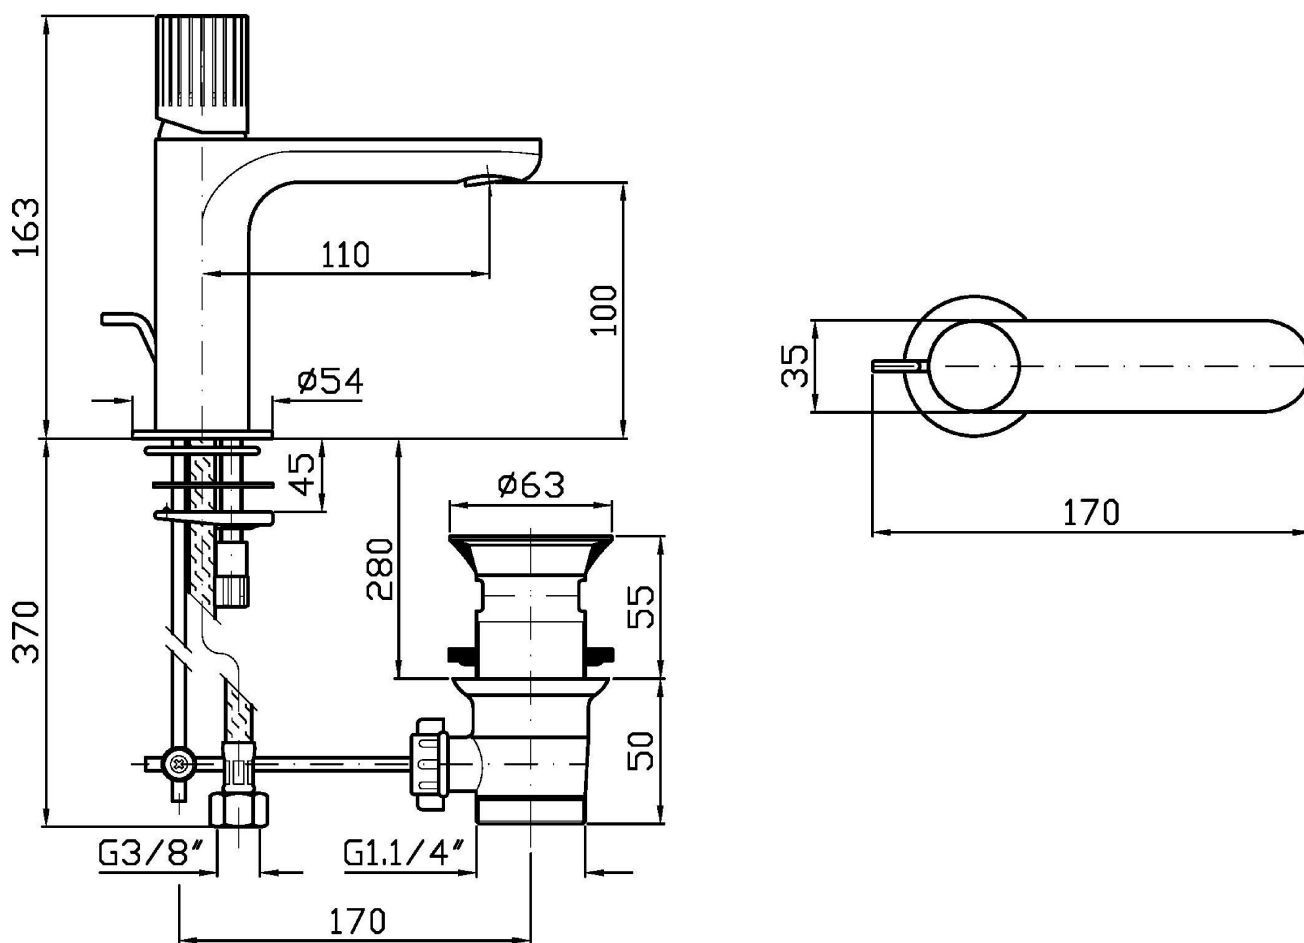

TODD

ZTD697

Disegno Complessivo / Overall Drawing