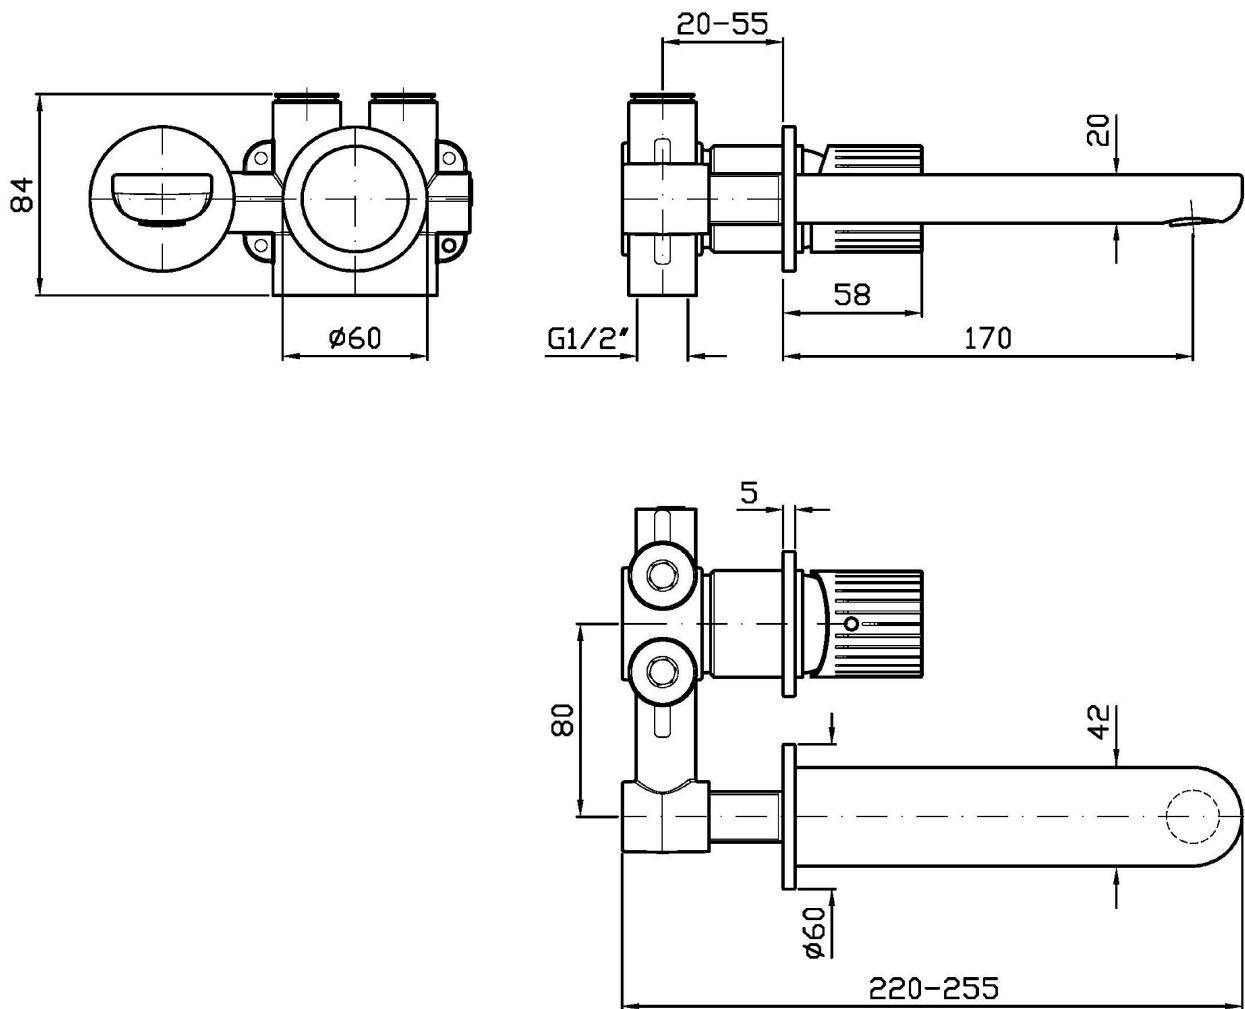

TODD

ZTD673

Disegno Complessivo / Overall Drawing