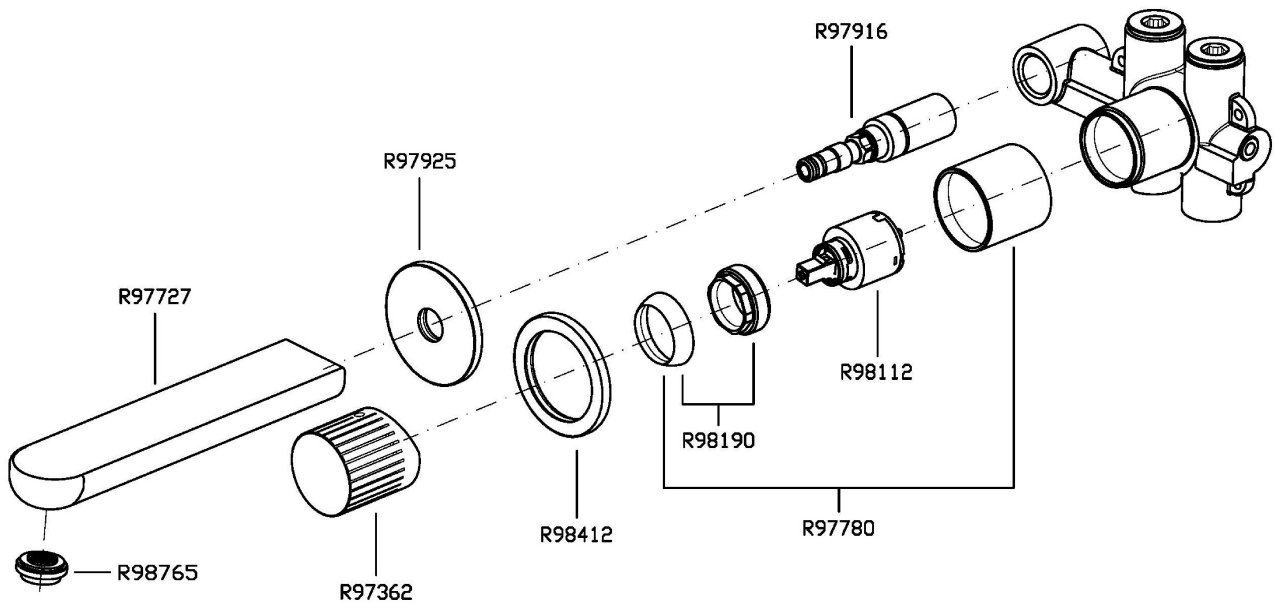

2 hole built-in single lever basin mixer with aerator. Spout projection 170 mm.
Water Saving - water flow rate of 6 l/min or less.

R99499

Parte incasso. / Built-in part.

R99815

Parte incasso. / Built-in part.

TODD

ZTD673

Portate / Flowrates (lt/min)

PRESSIONE PRESSURE	1 BAR	2 BAR	3 BAR	4 BAR	5 BAR
P1 LAVABO BASIN	4,5	5	5	4,9	4,8
P2					
P3					
P4					
P5					

TODD

ZTD673

Pesi e Misure / Weights and Sizes

Peso (Kg) Weight (lb)	1,14 (Kg)	2,51 (lb)
Volume test (dc3) - (in3)	3,32 (dc3)	202,60 (in3)
h (mm) - (in)	93,00 (mm)	3,66 (in)
L1 (mm) - (in)	162,00 (mm)	6,38 (in)
L2 (mm) - (in)	220,00 (mm)	8,66 (in)