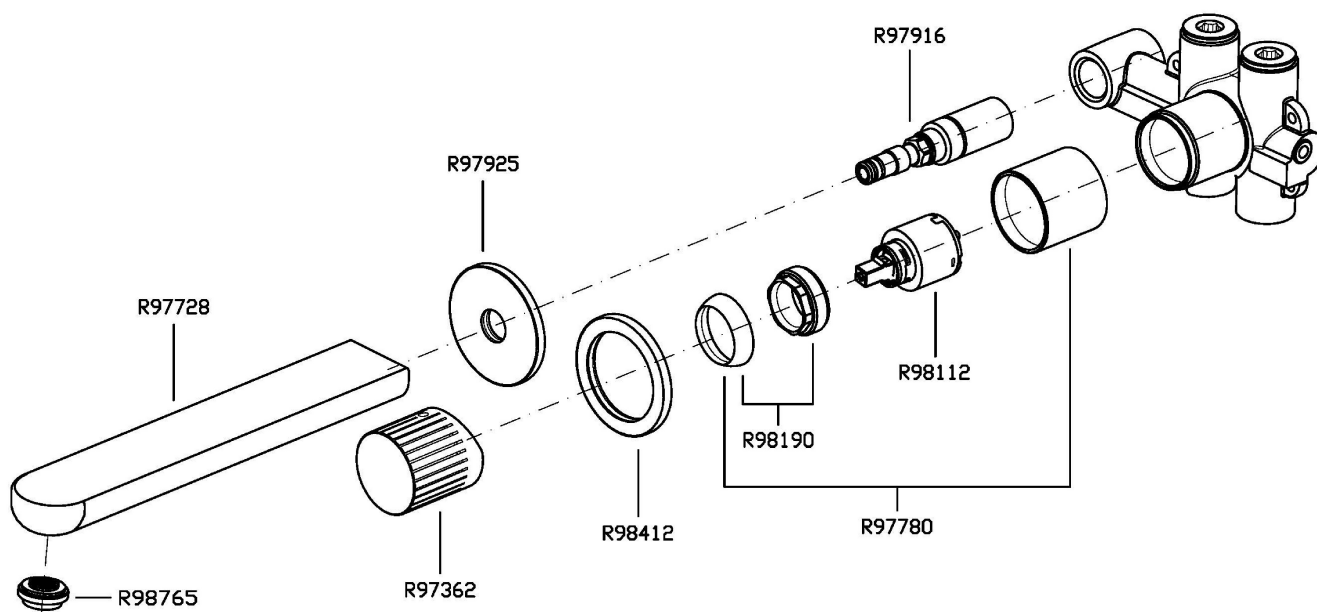

2 hole built-in single lever basin mixer with aerator. Spout projection 215 mm.
Water Saving - water flow rate of 6 l/min or less.

R99499

Parte incasso. / Built-in part.

R99815

Parte incasso. / Built-in part.

TODD

ZTD672

Portate / Flowrates (lt/min)

PRESSIONE PRESSURE	1 BAR	2 BAR	3 BAR	4 BAR	5 BAR
P1 LAVABO BASIN	4,5	5	5	4,9	4,8
P2					
P3					
P4					
P5					

TODD

ZTD672

Pesi e Misure / Weights and Sizes

Peso (Kg) Weight (lb)	1,29 (Kg)	2,84 (lb)
Volume test (dc3) - (in3)	4,05 (dc3)	247,15 (in3)
h (mm) - (in)	70,00 (mm)	2,76 (in)
L1 (mm) - (in)	150,00 (mm)	5,91 (in)
L2 (mm) - (in)	385,00 (mm)	15,16 (in)