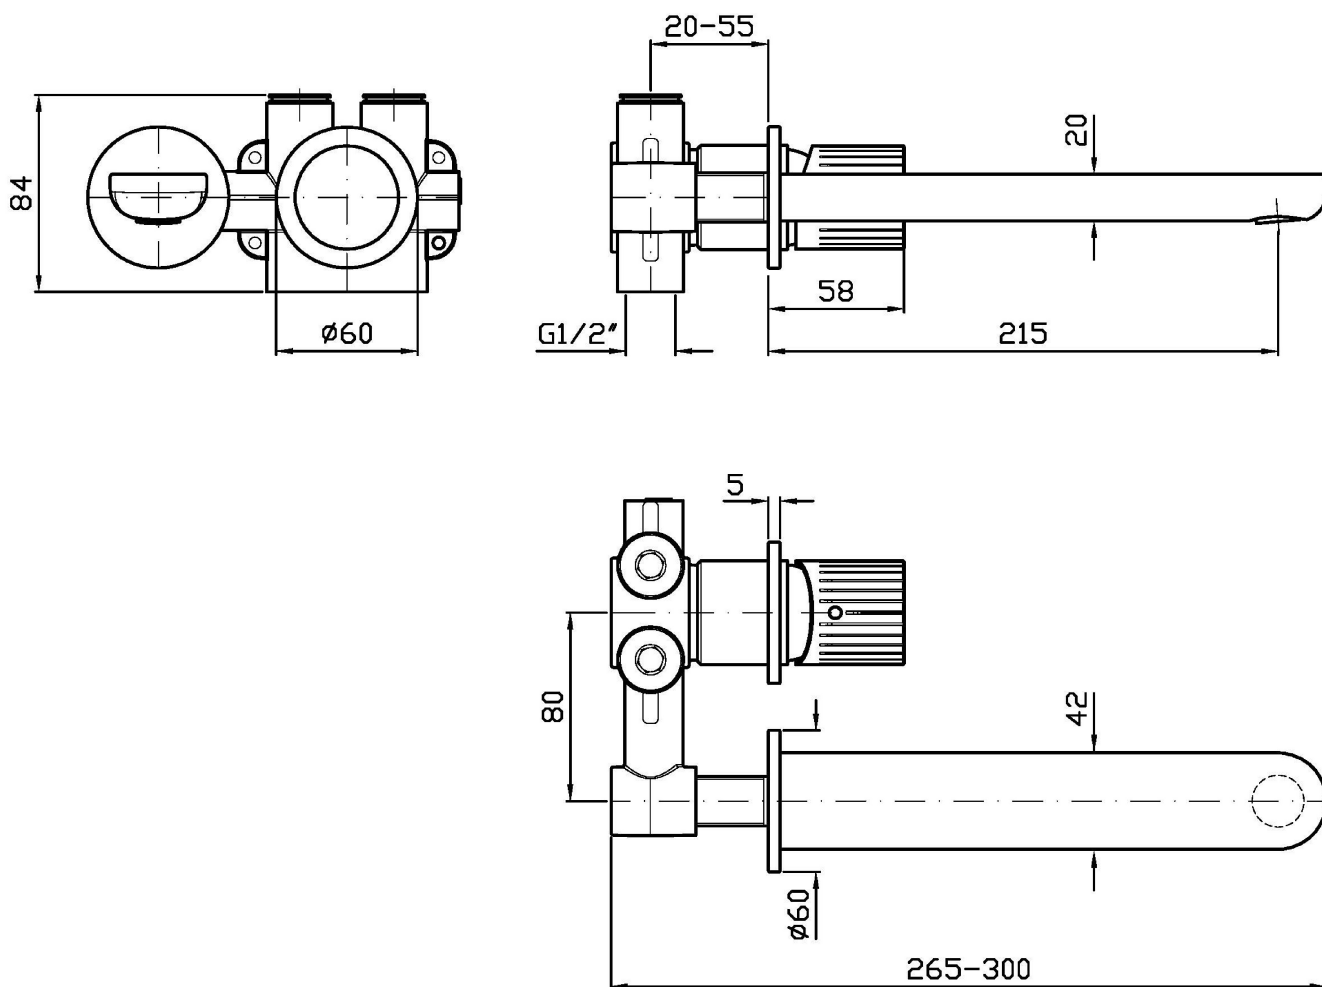

TODD

ZTD672

Disegno Complessivo / Overall Drawing