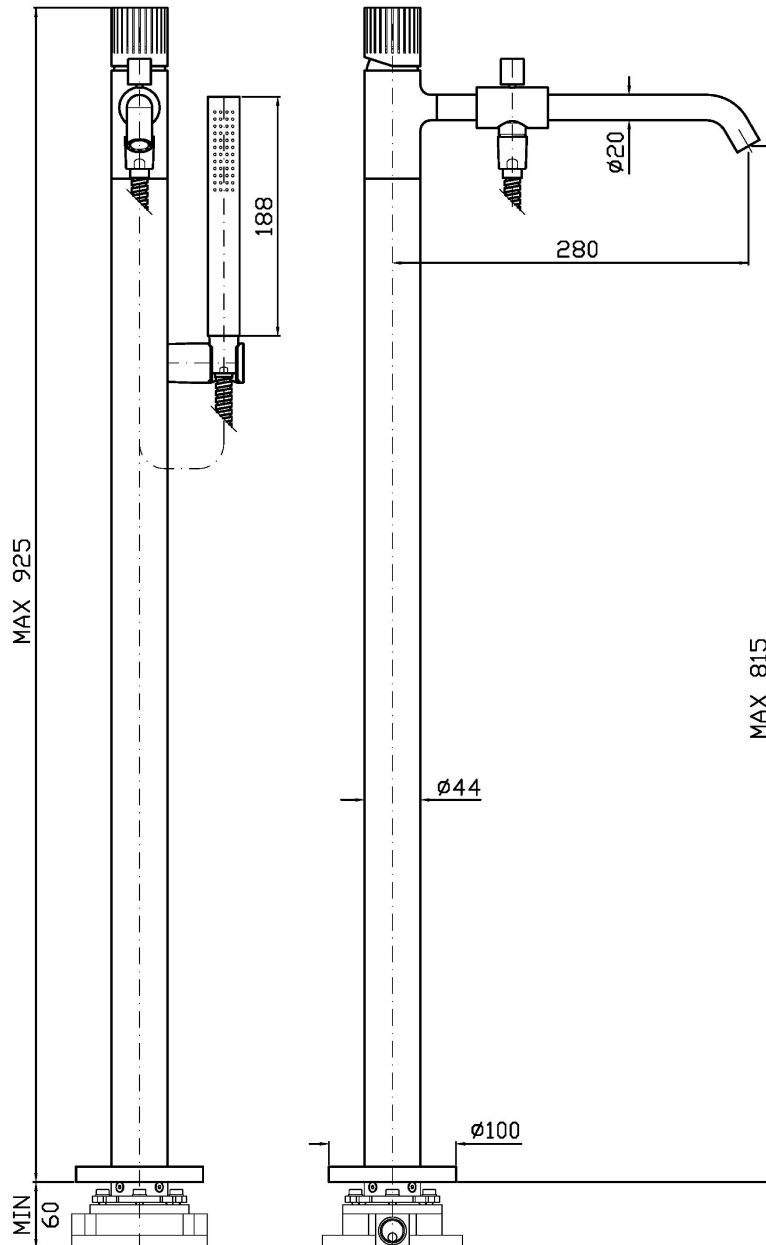

TODD

ZTD622

Disegno Complessivo / Overall Drawing

Note / Notes