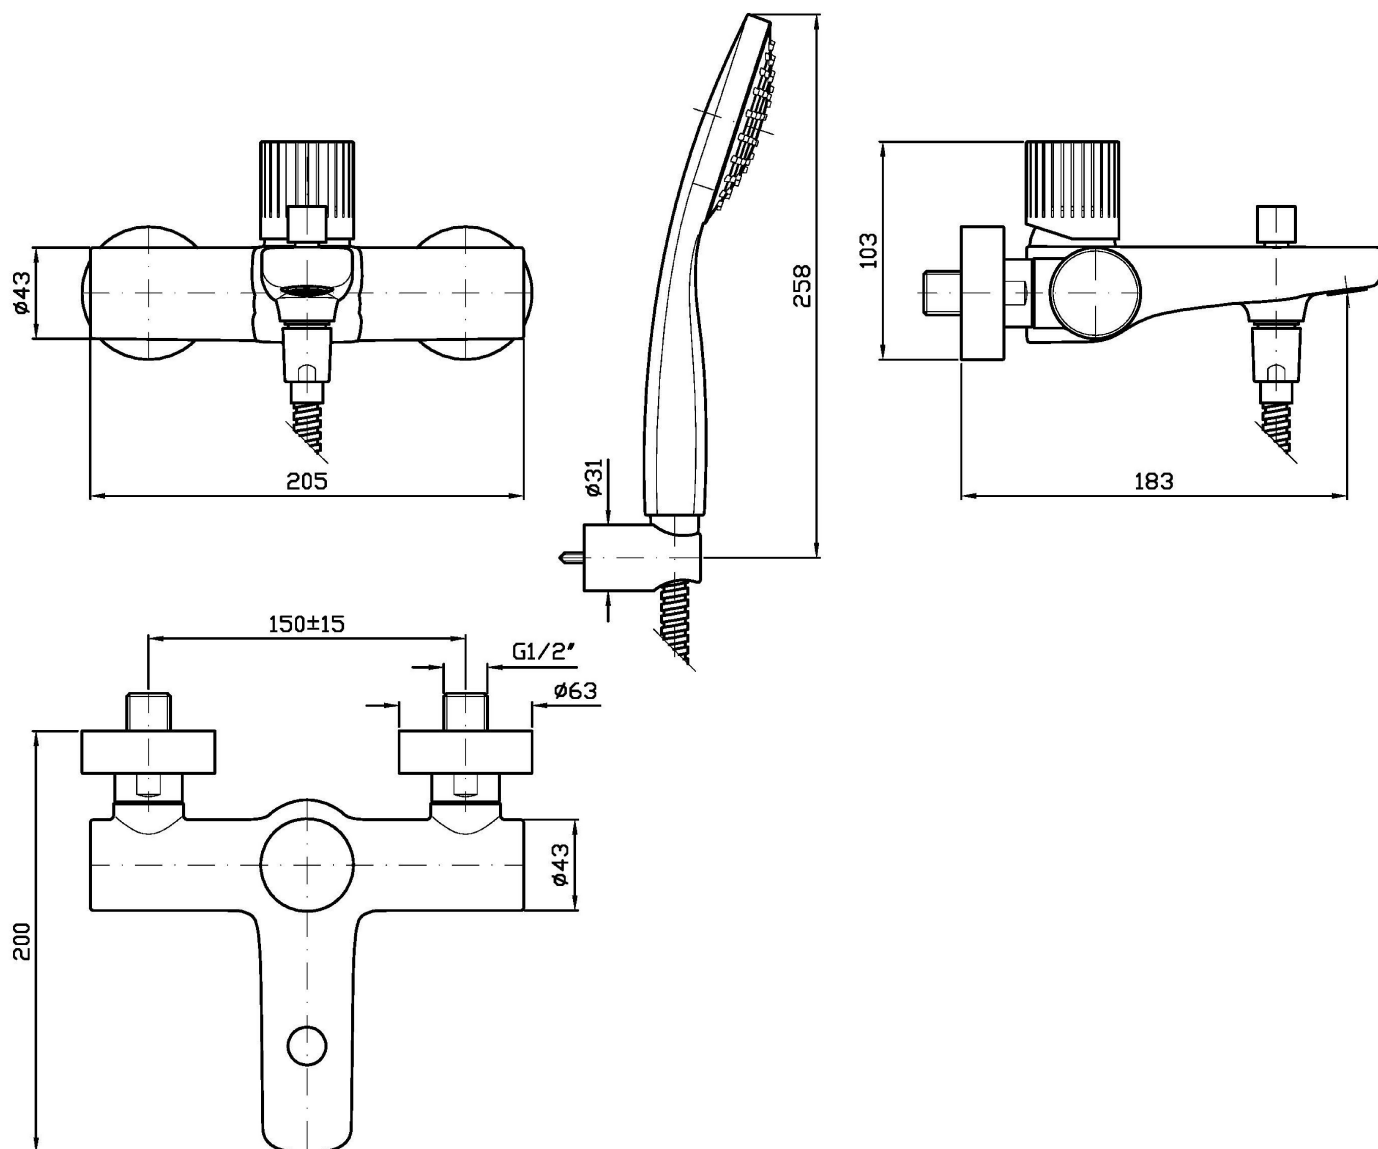

TODD

ZTD490

Disegno Complessivo / Overall Drawing