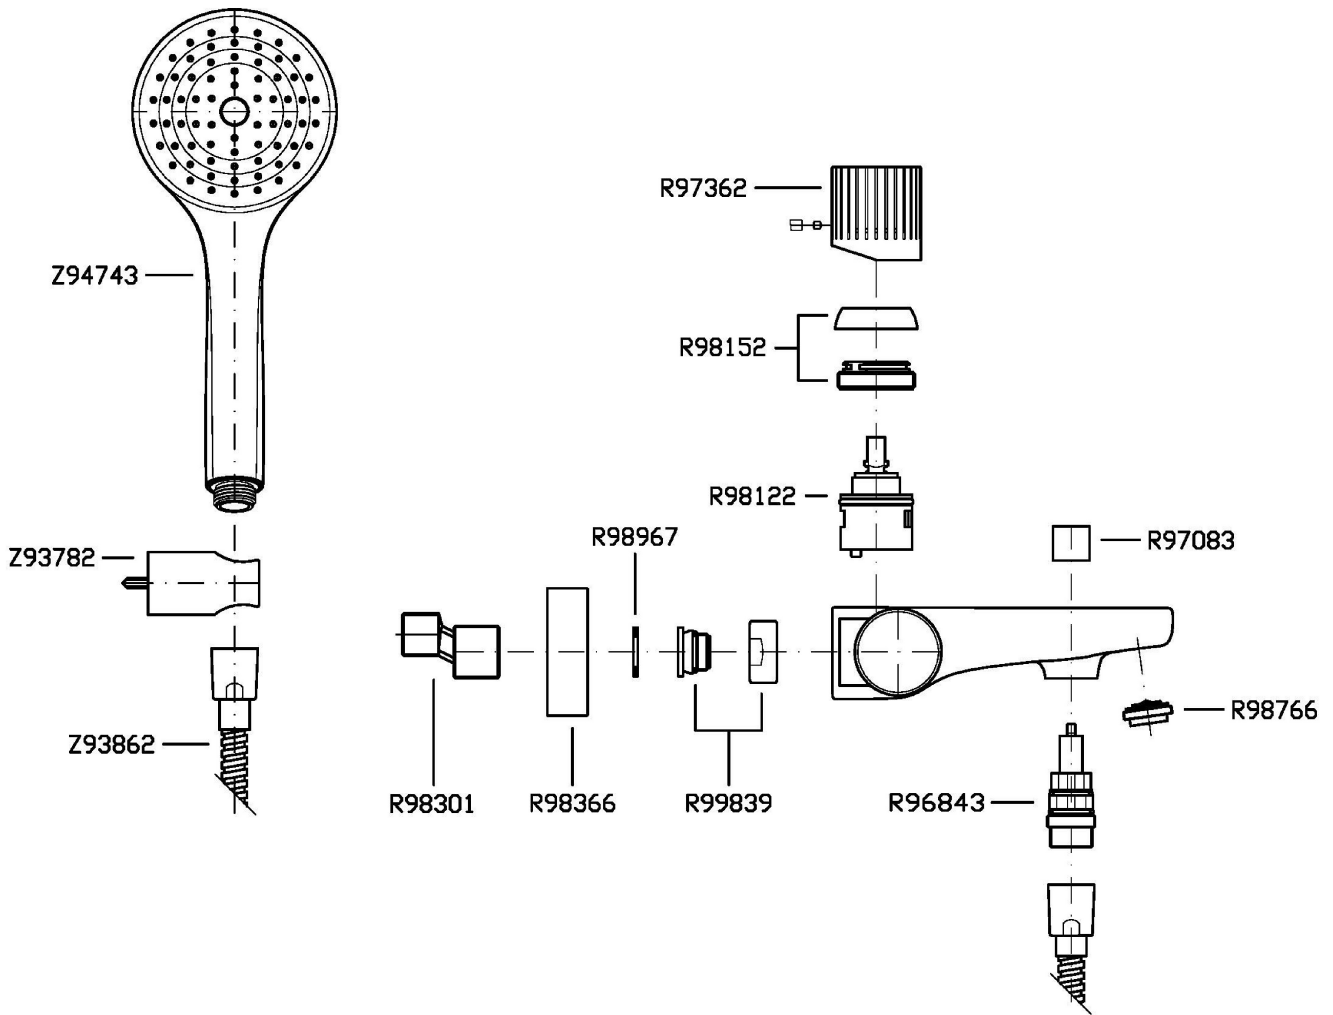

TODD

ZTD490

Esplosi / Exploded