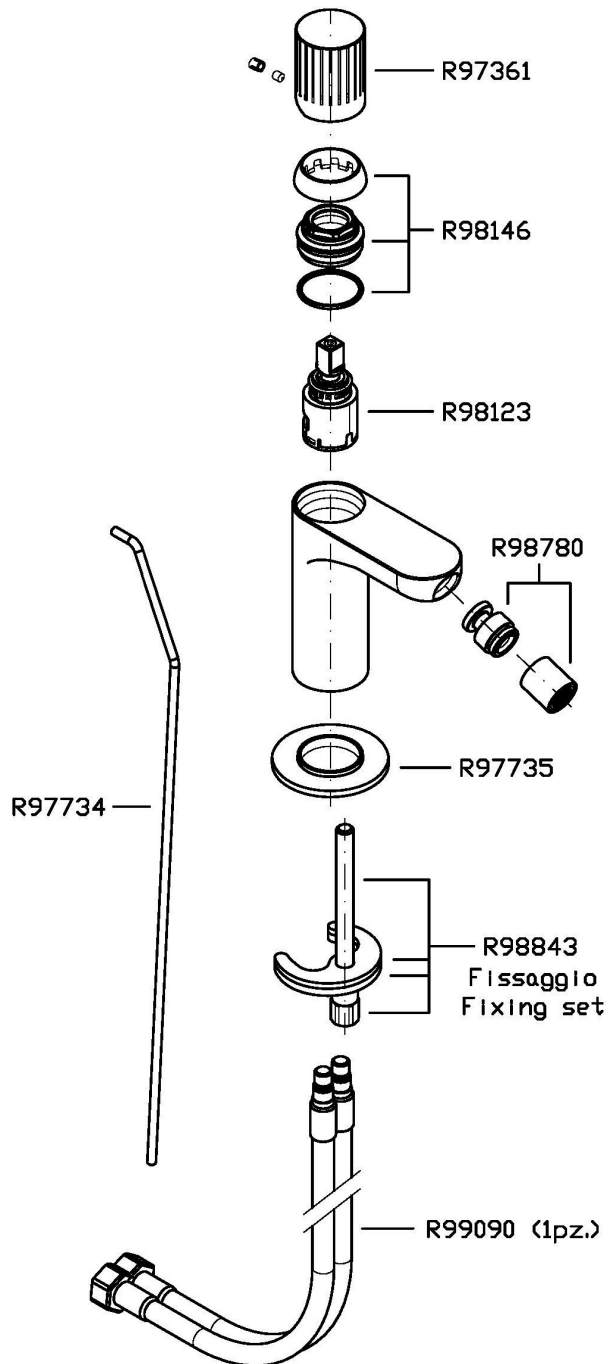

Single lever bidet mixer with aerator, 1 ¼" pop-up waste, flexible tails.
Water Saving - water flow rate of 6 l/min or less.

Finiture / Finishes

Cromo / Chrome

C3

Nickel Spazzolato / Brushed Nickel

C41

Oro spazzolato / Brushed Gold

C51

Metel Black spazzolato / Brushed
Metal Black

N1

Nero Opaco Goffrato / Embossed Matt
Black

TODD

ZTD320

Disegno Complessivo / Overall Drawing

TODD

ZTD320

Esplosi / Exploded

TODD

ZTD320

Portate / Flowrates (lt/min)

PRESSIONE PRESSURE	1 BAR	2 BAR	3 BAR	4 BAR	5 BAR
P1 BIDET BIDET	2,7	3,6	4,2	4,3	4,2
P2					
P3					
P4					
P5					

TODD

ZTD320

Pesi e Misure / Weights and Sizes

Peso (Kg) Weight (lb)	1,40 (Kg)	3,09 (lb)
Volume test (dc3) - (in3)	4,05 (dc3)	247,15 (in3)
h (mm) - (in)	70,00 (mm)	2,76 (in)
L1 (mm) - (in)	150,00 (mm)	5,91 (in)
L2 (mm) - (in)	385,00 (mm)	15,16 (in)