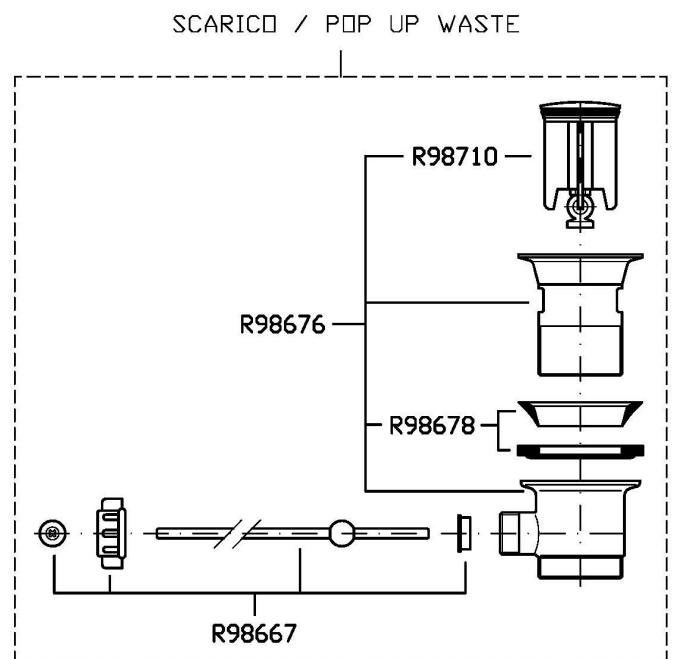

Single lever bidet mixer with aerator, 1 ¼" pop-up waste, flexible tails.
Water Saving - water flow rate of 6 l/min or less.

Finiture / Finishes

Cromo / Chrome

C3

Nickel Spazzolato / Brushed Nickel

C41

Oro spazzolato / Brushed Gold

ZTD320

Esplosi / Exploded

TODD

ZTD320

Portate / Flowrates (lt/min)

PRESSIONE PRESSURE	1 BAR	2 BAR	3 BAR	4 BAR	5 BAR
P1 BIDET BIDET	2,7	3,6	4,2	4,3	4,2
P2					
P3					
P4					
P5					

TODD

ZTD320

Pesi e Misure / Weights and Sizes

Peso (Kg) Weight (lb)	1,40 (Kg)	3,09 (lb)
Volume test (dc3) - (in3)	4,05 (dc3)	247,15 (in3)
h (mm) - (in)	70,00 (mm)	2,76 (in)
L1 (mm) - (in)	150,00 (mm)	5,91 (in)
L2 (mm) - (in)	385,00 (mm)	15,16 (in)