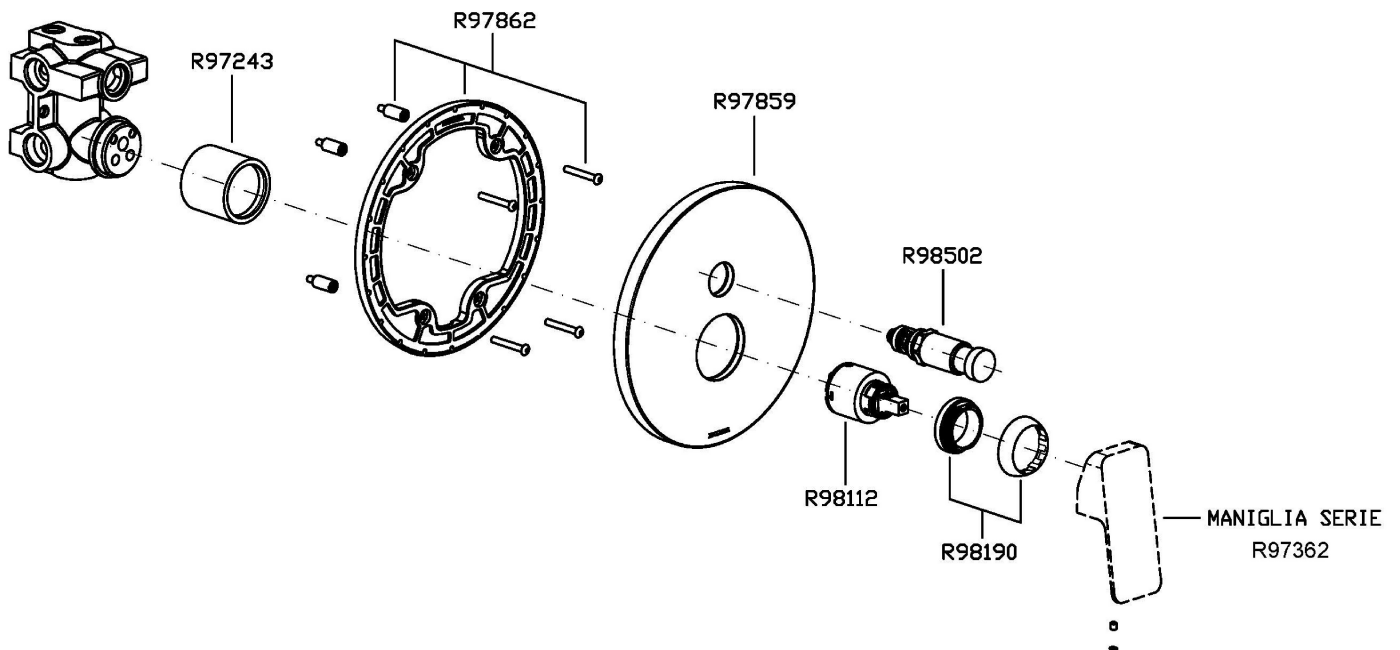

TODD

ZTD096

Esplosi / Exploded