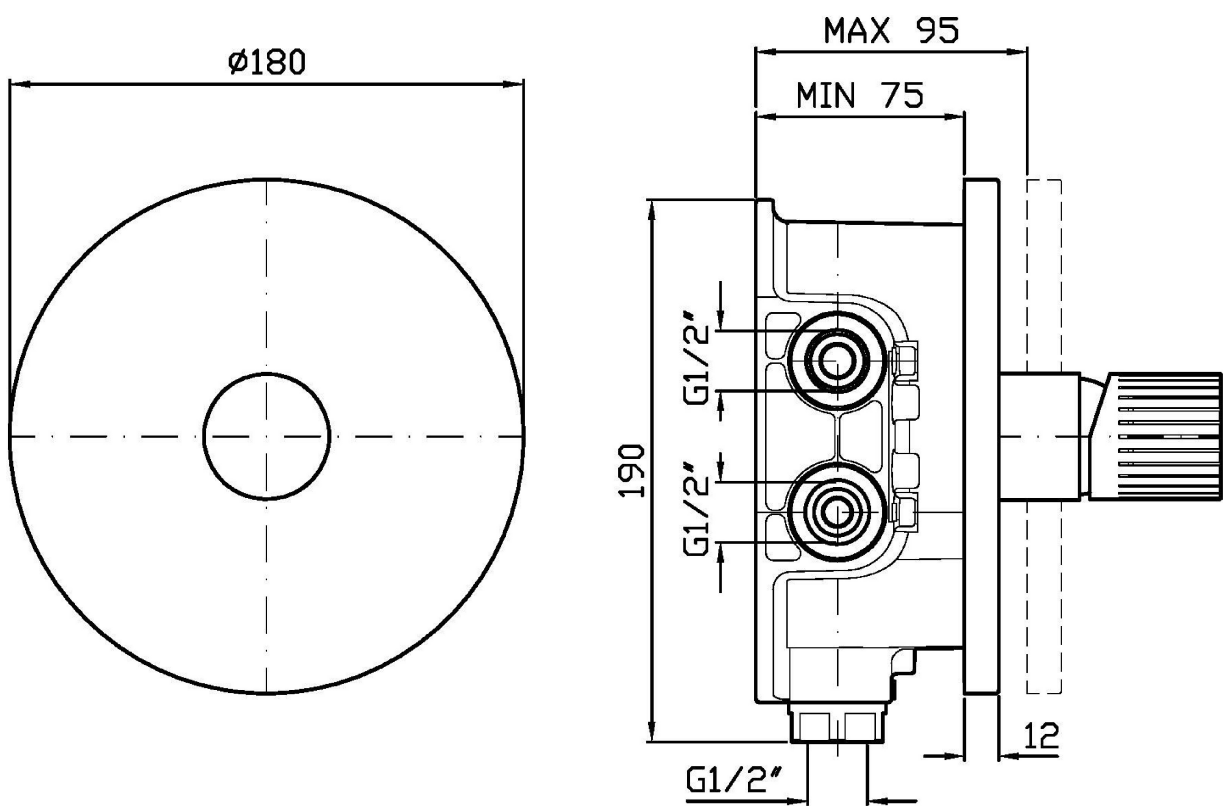

TODD

ZTD090

Disegno Complessivo / Overall Drawing