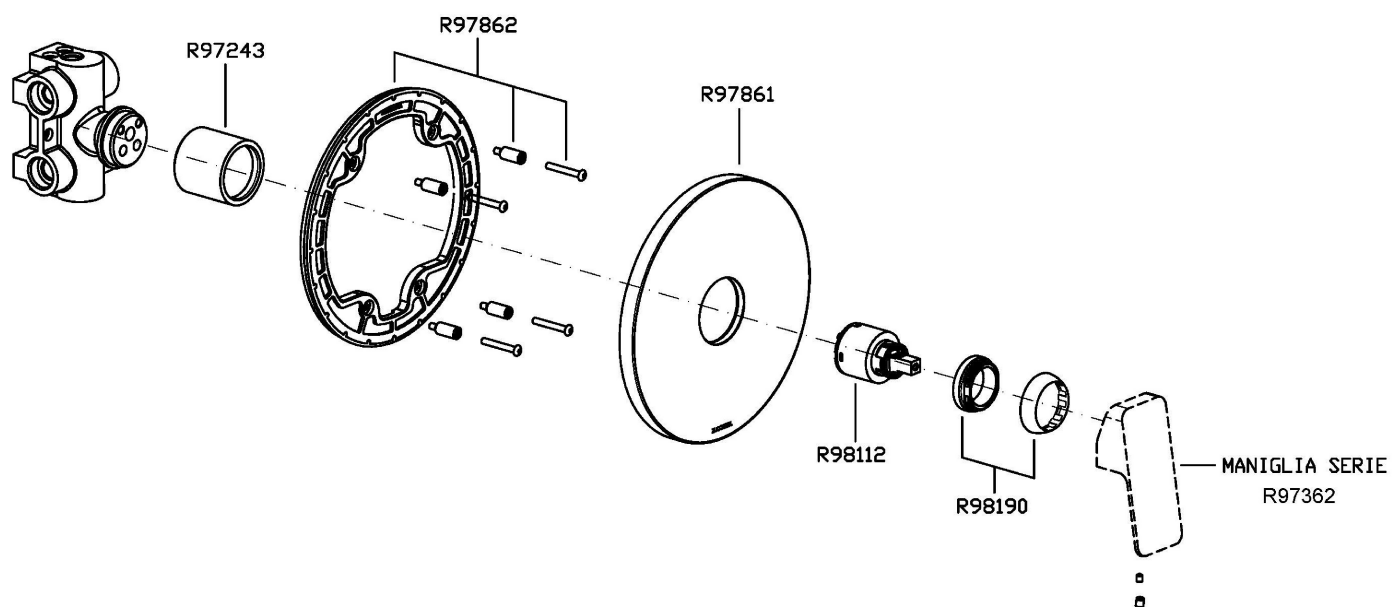

TODD

ZTD090

Esplosi / Exploded