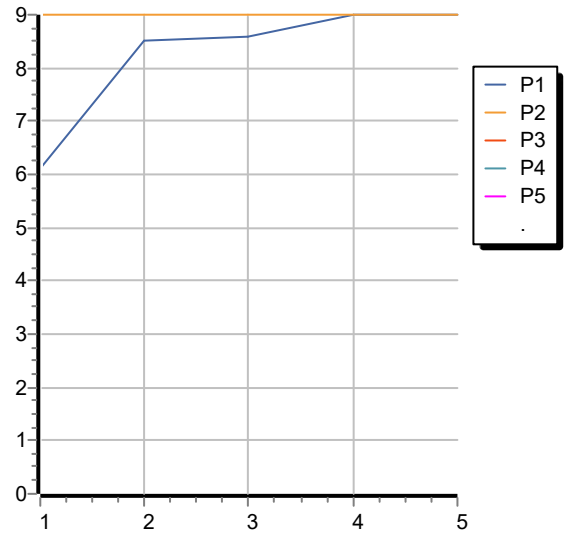

Water Saving - portata d'acqua uguale o inferiore a 9 l/min.

Shower column with exposed thermostatic mixer, Z94265 brass shower head Ø 200mm and Z94727 ABS handshower simple jet.

Water Saving - water flow rate of 9 l/min or less.

## SHOWER

ZT7767

Disegno Complessivo / Overall Drawing

## SHOWER

ZT7767

Portate / Flowrates (lt/min)

PRESSIONE PRESSURE	1 BAR	2 BAR	3 BAR	4 BAR	5 BAR
P1 SOFFIONE SHOWER HEAD	9	9	9	9	9
P2 DOCCETTA HANDSHOWER	6,1	8,5	8,6	9	9
P3					
P4					
P5					

## SHOWER

ZT7767

Pesi e Misure / Weights and Sizes

Peso ( Kg ) Weight ( lb )	6,09 ( Kg )	13,43 ( lb )
Volume test ( dc3 ) - ( in3 )	87,00 ( dc3 )	5309,06 ( in3 )
h ( mm ) - ( in )	110,00 ( mm )	4,33 ( in )
L1 ( mm ) - ( in )	430,00 ( mm )	16,93 ( in )
L2 ( mm ) - ( in )	1180,00 ( mm )	46,46 ( in )