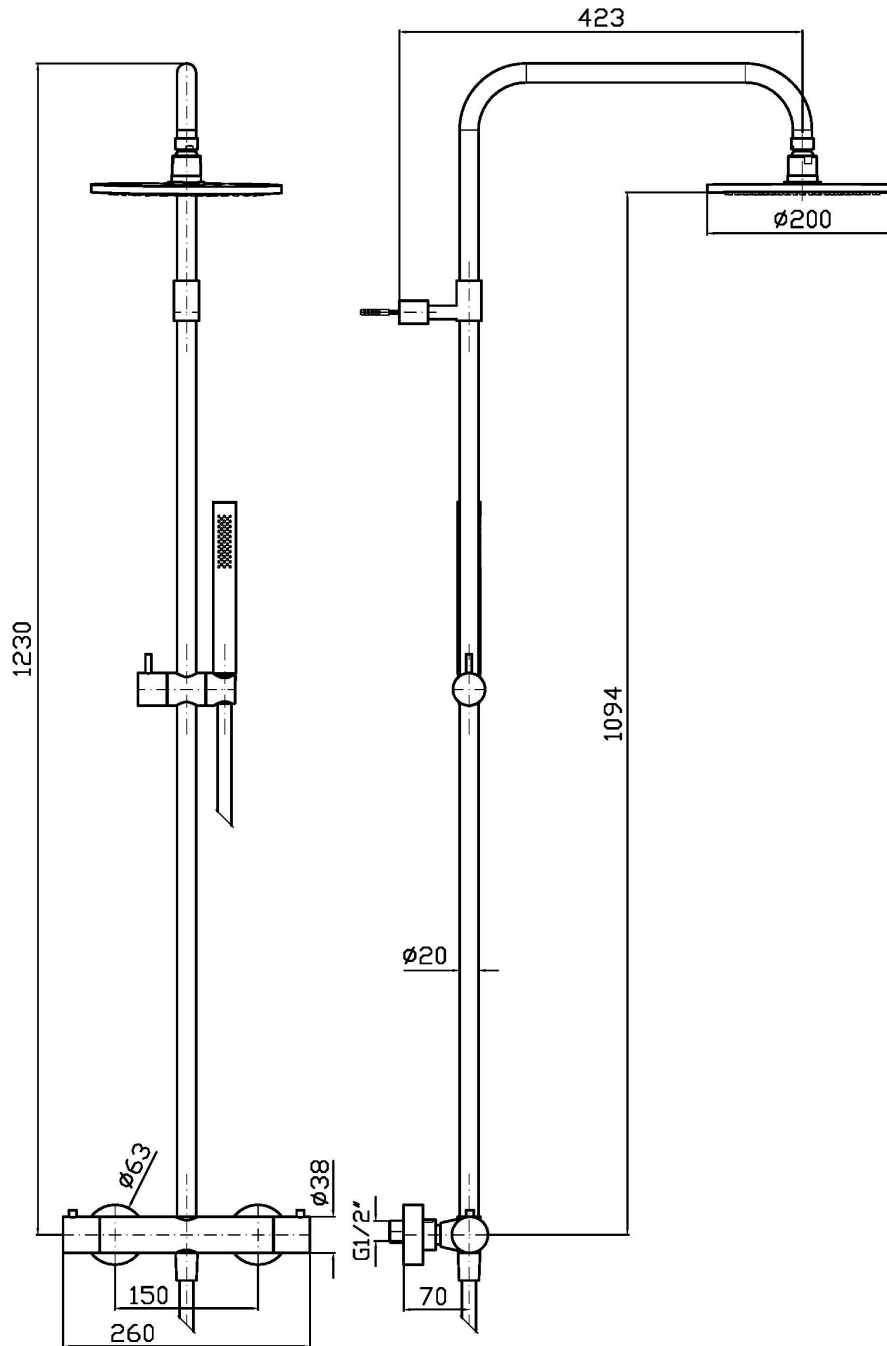

## SHOWER

**ZT7767**

Colonna doccia completa di termostatico esterno. / Shower column with exposed thermostatic mixer.

Colonna doccia completa di termostatico esterno, soffione Ø 200 mm in ottone Z94265 e doccetta in ABS Z94727 a getto fisso.

Water Saving - portata d'acqua uguale o inferiore a 9 l/min.

Shower column with exposed thermostatic mixer, Z94265 brass shower head Ø 200mm and Z94727 ABS handshower simple jet.

Water Saving - water flow rate of 9 l/min or less.

## SHOWER

ZT7767

Disegno Complessivo / Overall Drawing

## SHOWER

ZT7767

Pesi e Misure / Weights and Sizes

Peso ( Kg ) Weight ( lb )	6,09 ( Kg )	13,43 ( lb )
Volume test ( dc3 ) - ( in3 )	87,00 ( dc3 )	5309,06 ( in3 )
h ( mm ) - ( in )	110,00 ( mm )	4,33 ( in )
L1 ( mm ) - ( in )	430,00 ( mm )	16,93 ( in )
L2 ( mm ) - ( in )	1180,00 ( mm )	46,46 ( in )