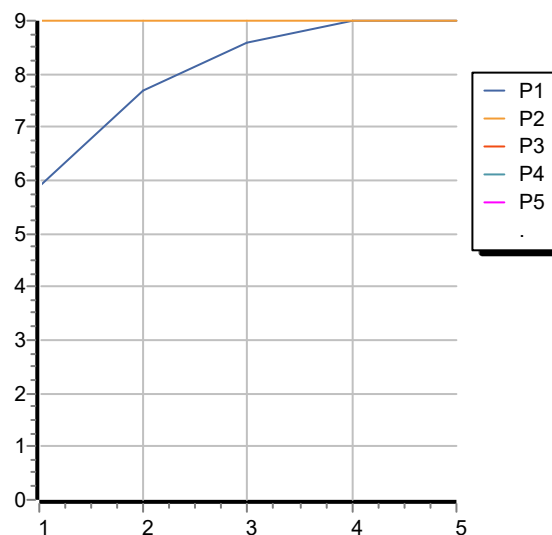

Water Saving - portata d'acqua uguale o inferiore a 9 l/min.

Shower column with exposed thermostatic mixer, Z94265 brass shower head Ø 200mm and Z94731 ABS handshower 3 jets.

Water Saving - water flow rate of 9 l/min or less.

SHOWER

ZT7766

Disegno Complessivo / Overall Drawing

SHOWER

ZT7766

Portate / Flowrates (lt/min)

PRESSIONE PRESSURE	1 BAR	2 BAR	3 BAR	4 BAR	5 BAR
P1 DOCCETTA HANDSHOWER	5,9	7,7	8,6	9	9
P2 SOFFIONE SHOWER HEAD	9	9	9	9	9
P3					
P4					
P5					

SHOWER

ZT7766

Pesi e Misure / Weights and Sizes

Peso (Kg) Weight (lb)	6,09 (Kg)	13,43 (lb)
Volume test (dc3) - (in3)	87,00 (dc3)	5309,06 (in3)
h (mm) - (in)	110,00 (mm)	4,33 (in)
L1 (mm) - (in)	430,00 (mm)	16,93 (in)
L2 (mm) - (in)	1180,00 (mm)	46,46 (in)