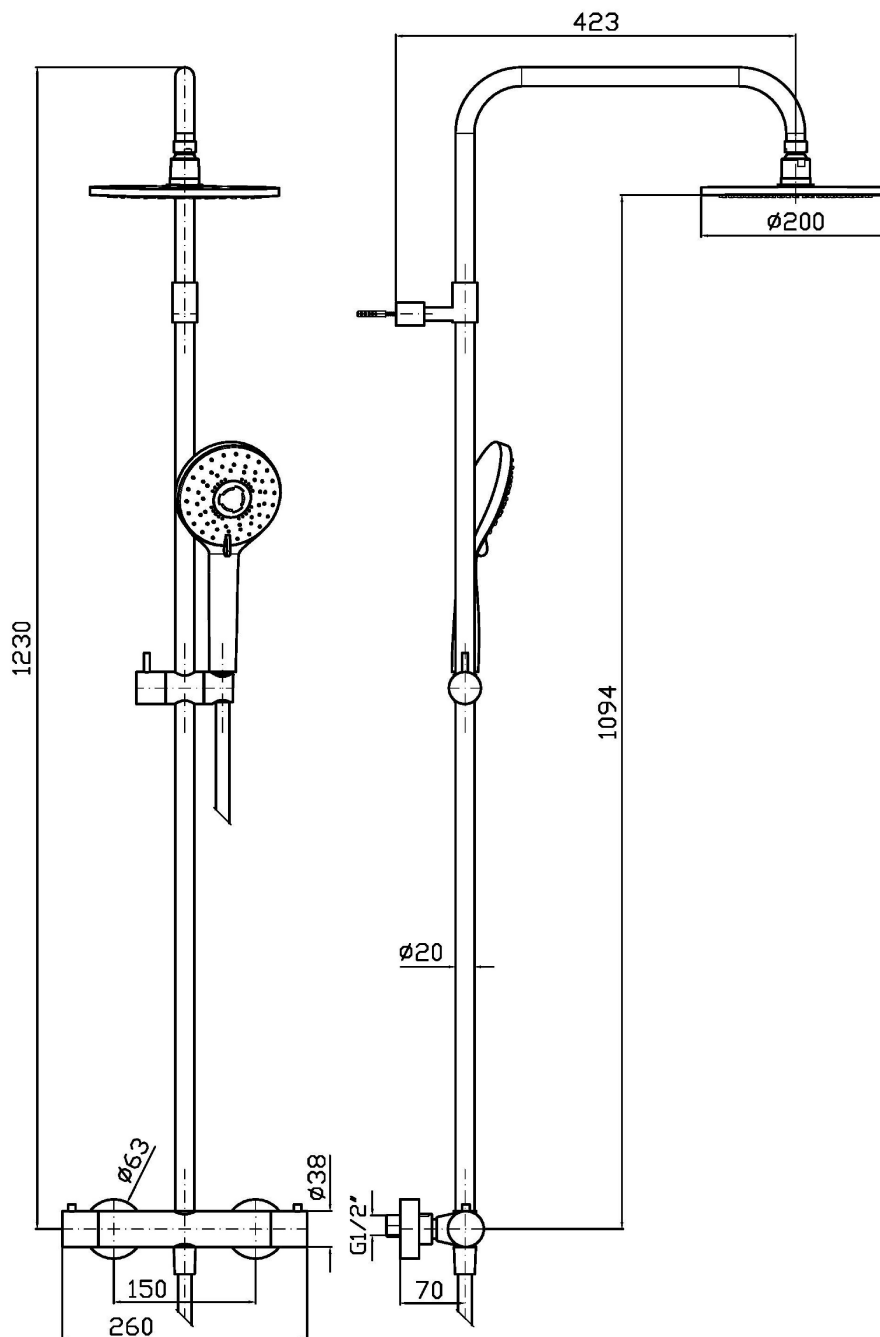

SHOWER

ZT7766

Colonna doccia completa di termostatico esterno. / Shower column with exposed thermostatic mixer.

Colonna doccia completa di termostatico esterno, soffione Ø 200 mm in ottone Z94265 e doccetta a 3 getti in ABS Z94731.

Water Saving - portata d'acqua uguale o inferiore a 9 l/min.

Shower column with exposed thermostatic mixer, Z94265 brass shower head Ø 200mm and Z94731 ABS handshower 3 jets.

Water Saving - water flow rate of 9 l/min or less.

SHOWER

ZT7766

Disegno Complessivo / Overall Drawing

SHOWER

ZT7766

Portate / Flowrates (lt/min)

PRESSIONE PRESSURE	1 BAR	2 BAR	3 BAR	4 BAR	5 BAR
P1 DOCCETTA HANDSHOWER	5,9	7,7	8,6	9	9
P2 SOFFIONE SHOWER HEAD	9	9	9	9	9
P3					
P4					
P5					

SHOWER

ZT7766

Pesi e Misure / Weights and Sizes

Peso (Kg) Weight (lb)	6,09 (Kg)	13,43 (lb)
Volume test (dc3) - (in3)	87,00 (dc3)	5309,06 (in3)
h (mm) - (in)	110,00 (mm)	4,33 (in)
L1 (mm) - (in)	430,00 (mm)	16,93 (in)
L2 (mm) - (in)	1180,00 (mm)	46,46 (in)