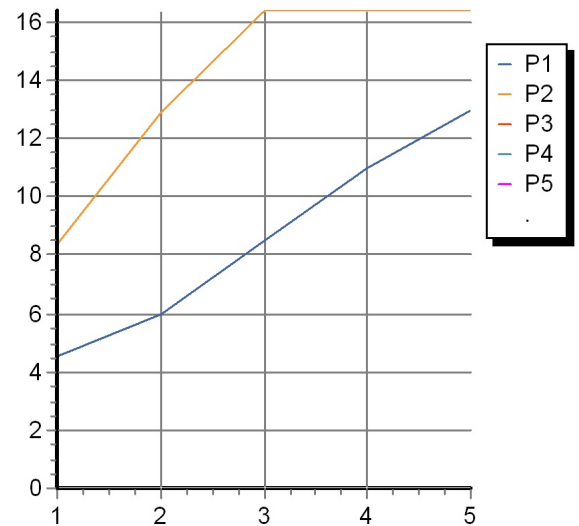

Shower column with exposed thermostatic mixer, thermo-insulated body, Φ 300 mm stainless steel 3 mm extra slim shower head and Z94727 ABS handshower.

Finiture / Finishes

Cromo / Chrome

SHOWER

ZT6093

Disegno Complessivo / Overall Drawing

SHOWER

ZT6093

Portate / Flowrates (lt/min)

PRESSIONE PRESSURE	1 BAR	2 BAR	3 BAR	4 BAR	5 BAR
SOFFIONE SHOWER HEAD <i>P1</i>	8,4	12,9	16,4	16,4	16,4
DOCCETTA HANDSHOWER <i>P2</i>	4,5	6	8,5	11	13
<i>P3</i>					
<i>P4</i>					
<i>P5</i>					

SHOWER

ZT6093

Pesi e Misure / Weights and Sizes

Peso (Kg) Weight (lb)	8,30 (Kg)	18,30 (lb)
Volume test (dc3) - (in3)	62,66 (dc3)	3823,75 (in3)
h (mm) - (in)	110,00 (mm)	4,33 (in)
L1 (mm) - (in)	445,00 (mm)	17,52 (in)
L2 (mm) - (in)	1280,00 (mm)	50,39 (in)