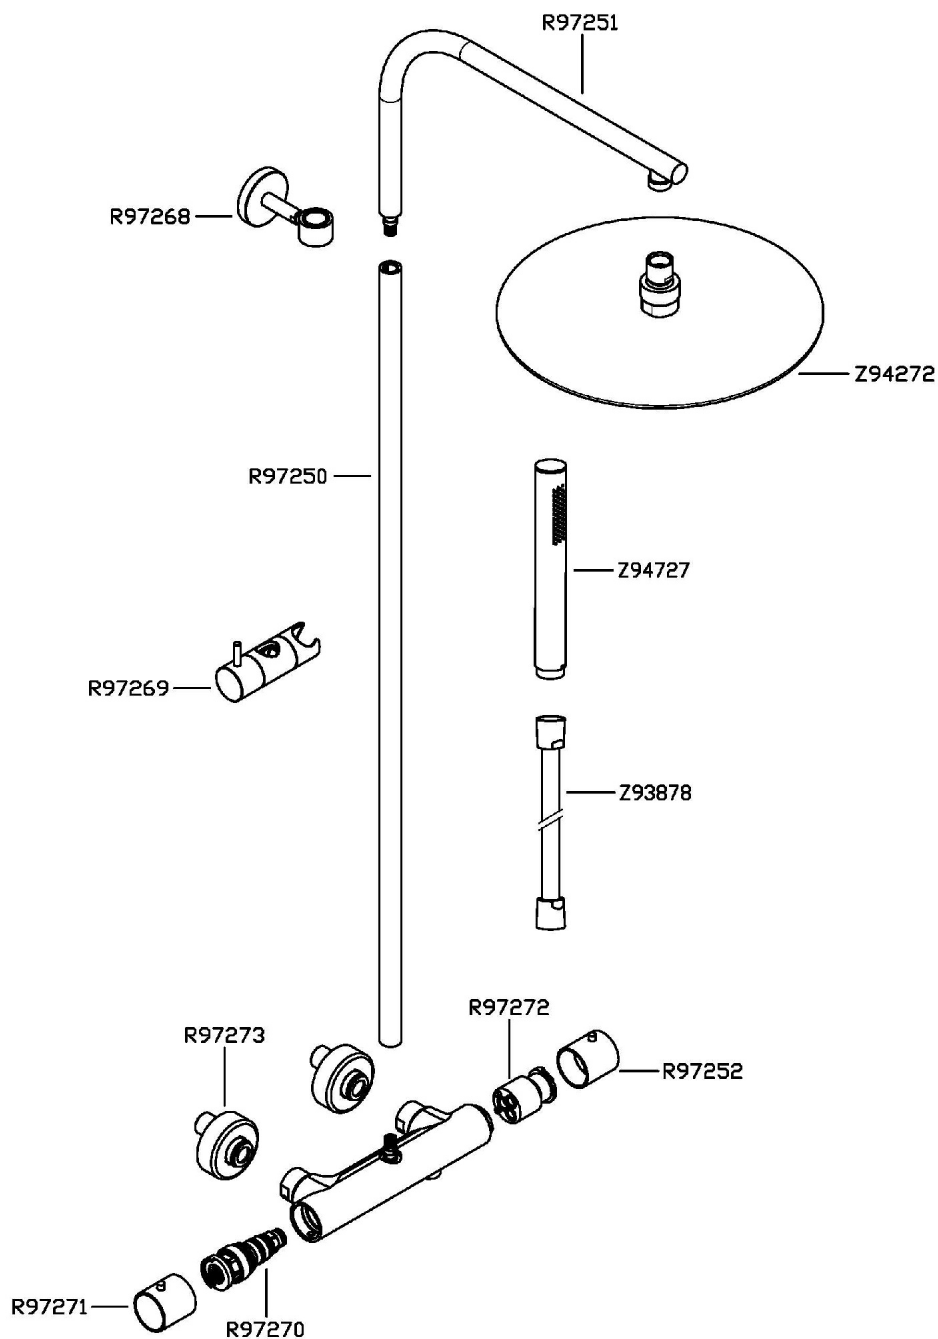

SHOWER

ZT6093

Esplosi / Exploded