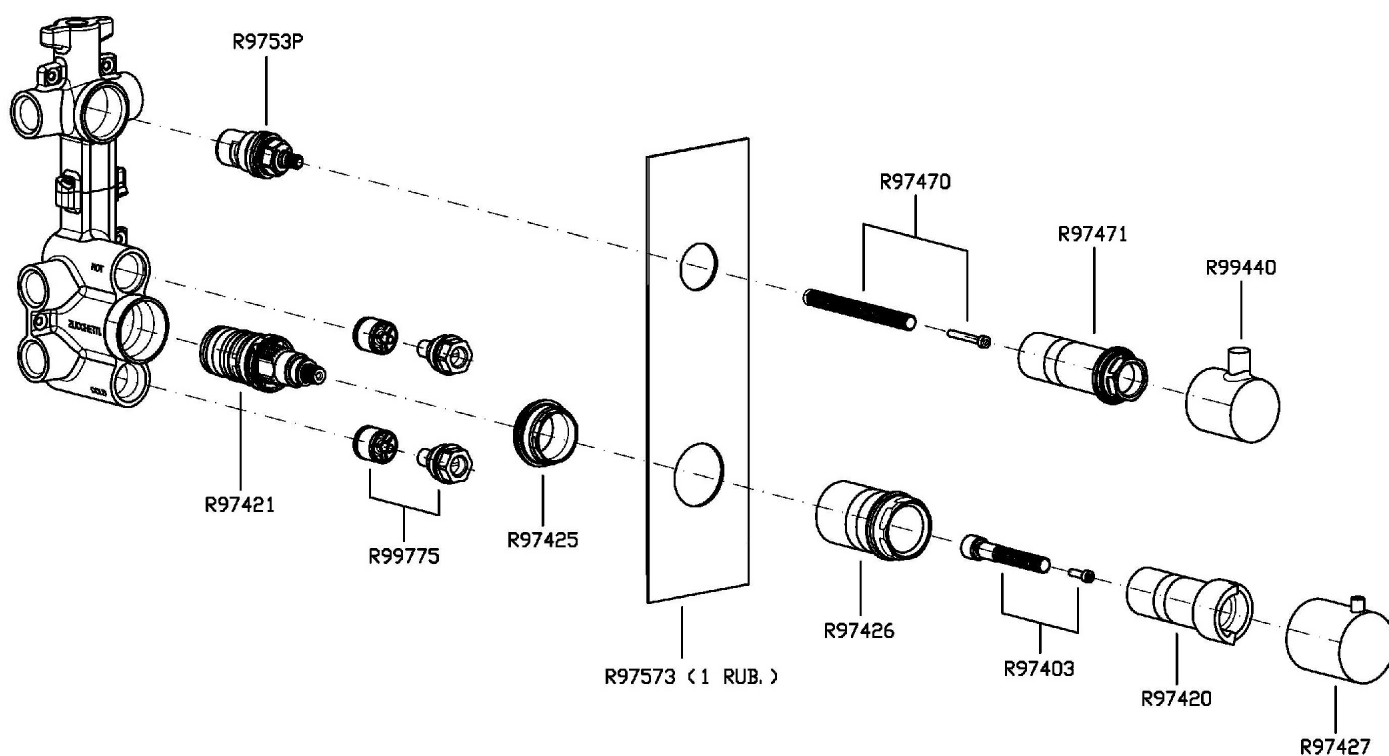

PAN

ZT28659

Esplosi / Exploded