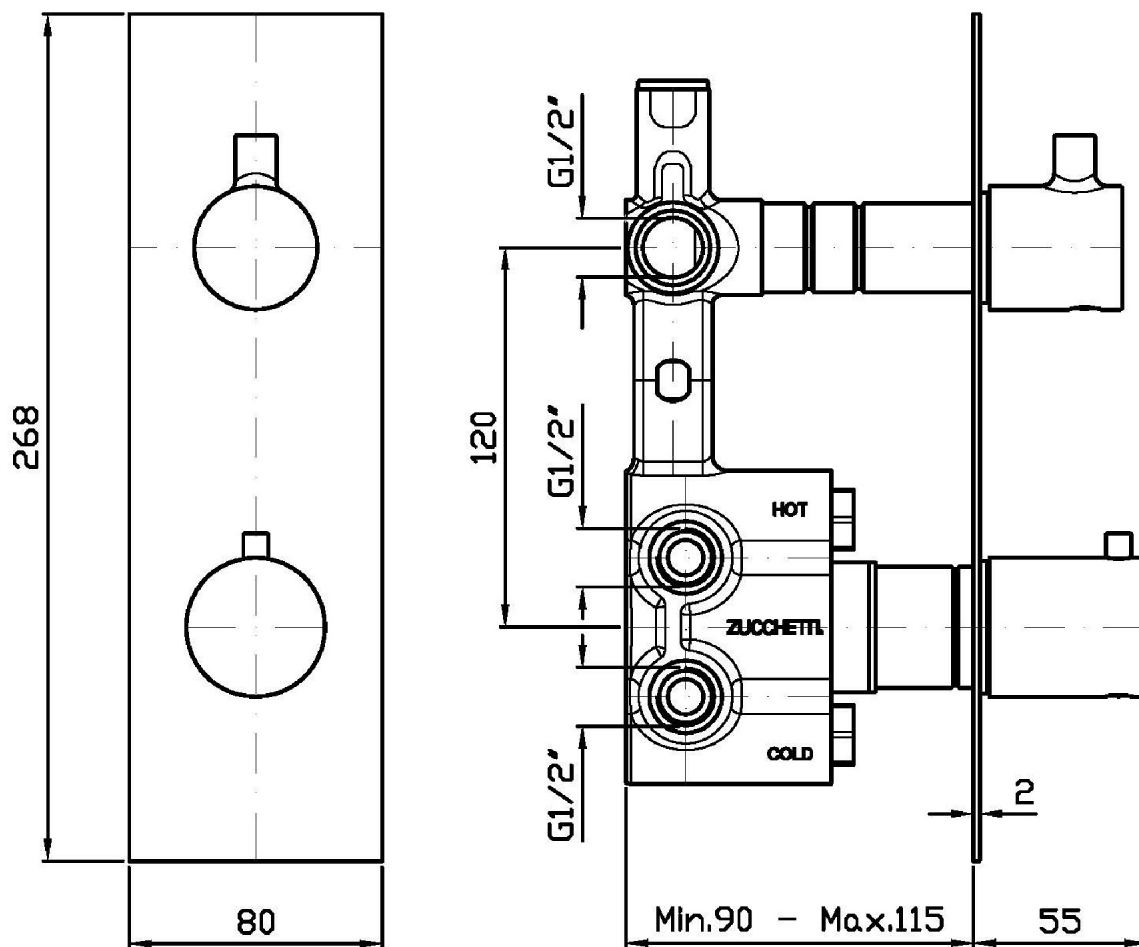

PAN

ZT28659

Disegno Complessivo / Overall Drawing