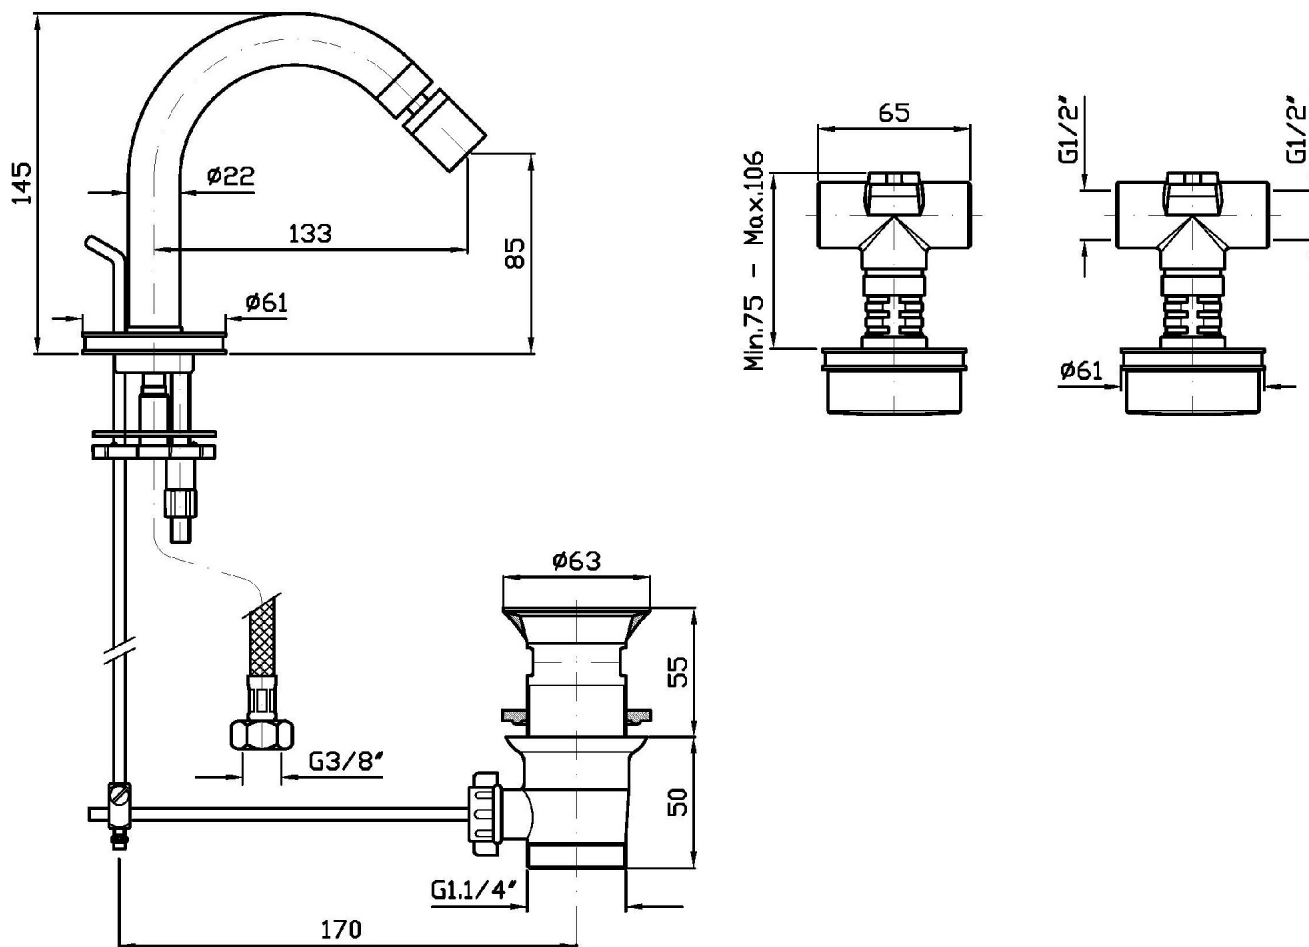

SAVOIR

ZSV751.CN

Disegno Complessivo / Overall Drawing