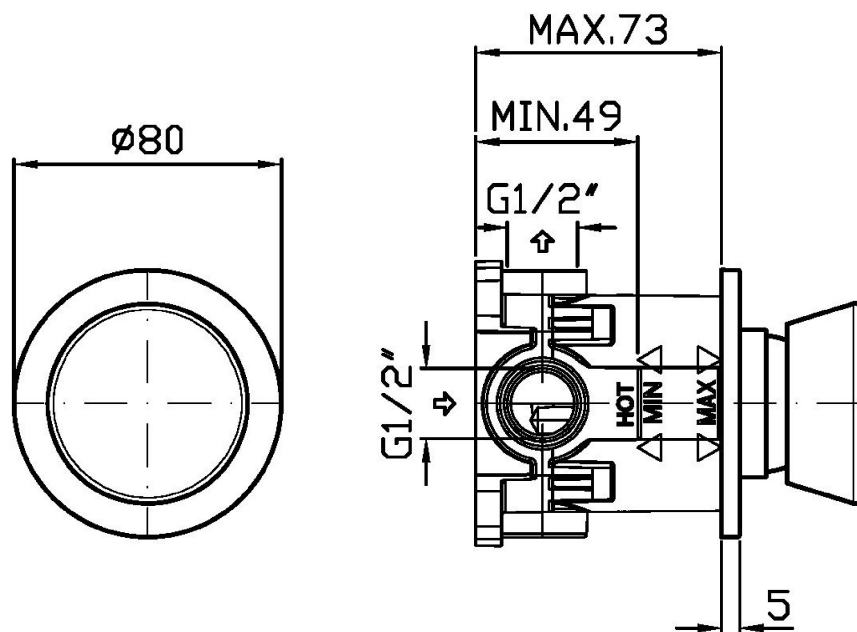

SABLIER

ZSL780.X

Miscelatore monocomando incasso doccia. / Built-in single lever shower mixer.

Miscelatore monocomando incasso doccia in acciaio inox AISI 316L.

Built-in single lever shower mixer in AISI 316L stainless steel.

R96710

Parte incasso / Built-in part

Finiture / Finishes

 X Acciaio inox spazzolato / Brushed stainless steel	 XP21 Brushed PVD chocolate / Brushed PVD chocolate	 XP31 Brushed PVD British gold / Brushed PVD British gold	 XP41 Brushed PVD gold / Brushed PVD gold	 XP81 PVD Brushed Total Black / PVD Brushed Total Black	 XP91 Brushed PVD copper / Brushed PVD copper	 XS Acciaio inox matt / Matt stainless steel
 XSP21 Matt PVD chocolate / Matt PVD chocolate	 XSP31 Matt PVD British gold / Matt PVD British gold	 XSP41 Matt PVD gold / Matt PVD gold	 XSP81 Matt PVD total black / Matt PVD total black	 XSP91 Matt PVD copper / Matt PVD copper		

SABLIER

ZSL780.X

Disegno Complessivo / Overall Drawing

Note / Notes

SABLIER

ZSL780.X

Portate / Flowrates (lt/min)

PRESSIONE PRESSURE	1 BAR	2 BAR	3 BAR	4 BAR	5 BAR
USCITA PRIMARIA PRIMARY OUTLET P1	15,8	22,5	28	32,5	36
P2					
P3					
P4					
P5					

SABLIER

ZSL780.X

Pesi e Misure / Weights and Sizes

Peso (Kg) Weight (lb)	0,60 (Kg)	1,32 (lb)
Volume test (dc3) - (in3)	1,21 (dc3)	73,84 (in3)
h (mm) - (in)	73,00 (mm)	2,87 (in)
L1 (mm) - (in)	127,00 (mm)	5,00 (in)
L2 (mm) - (in)	130,00 (mm)	5,12 (in)