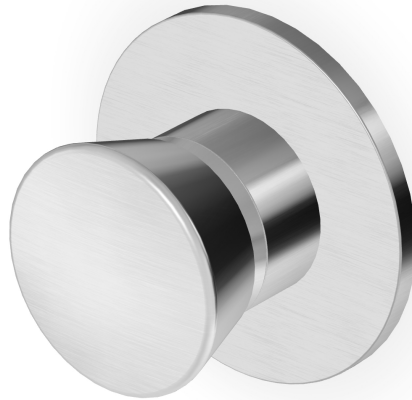

SABLIER

ZSL780.X

Miscelatore monocomando incasso doccia. / Built-in single lever shower mixer.

Miscelatore monocomando incasso doccia in acciaio inox AISI 316L.

Built-in single lever shower mixer in AISI 316L stainless steel.

R96710

Parte incasso / Built-in part

Finiture / Finishes

 X Acciaio inox spazzolato / Brushed stainless steel	 XP21 Brushed PVD chocolate / Brushed PVD chocolate	 XP31 Brushed PVD British gold / Brushed PVD British gold	 XP41 Brushed PVD gold / Brushed PVD gold	 XP81 PVD Brushed Total Black / PVD Brushed Total Black	 XP91 Brushed PVD copper / Brushed PVD copper	 XS Acciaio inox matt / Matt stainless steel
 XSP21 Matt PVD chocolate / Matt PVD chocolate	 XSP31 Matt PVD British gold / Matt PVD British gold	 XSP41 Matt PVD gold / Matt PVD gold	 XSP81 Matt PVD total black / Matt PVD total black	 XSP91 Matt PVD copper / Matt PVD copper		

SABLIER

ZSL780.X

Disegno Complessivo / Overall Drawing

Note / Notes

SABLIER

ZSL780.X

Portate / Flowrates (lt/min)

PRESSIONE PRESSURE	1 BAR	2 BAR	3 BAR	4 BAR	5 BAR
USCITA PRIMARIA PRIMARY OUTLET P1	15,8	22,5	28	32,5	36
P2					
P3					
P4					
P5					

SABLIER

ZSL780.X

Pesi e Misure / Weights and Sizes

Peso (Kg) Weight (lb)	0,60 (Kg)	1,32 (lb)
Volume test (dc3) - (in3)	1,21 (dc3)	73,84 (in3)
h (mm) - (in)	73,00 (mm)	2,87 (in)
L1 (mm) - (in)	127,00 (mm)	5,00 (in)
L2 (mm) - (in)	130,00 (mm)	5,12 (in)