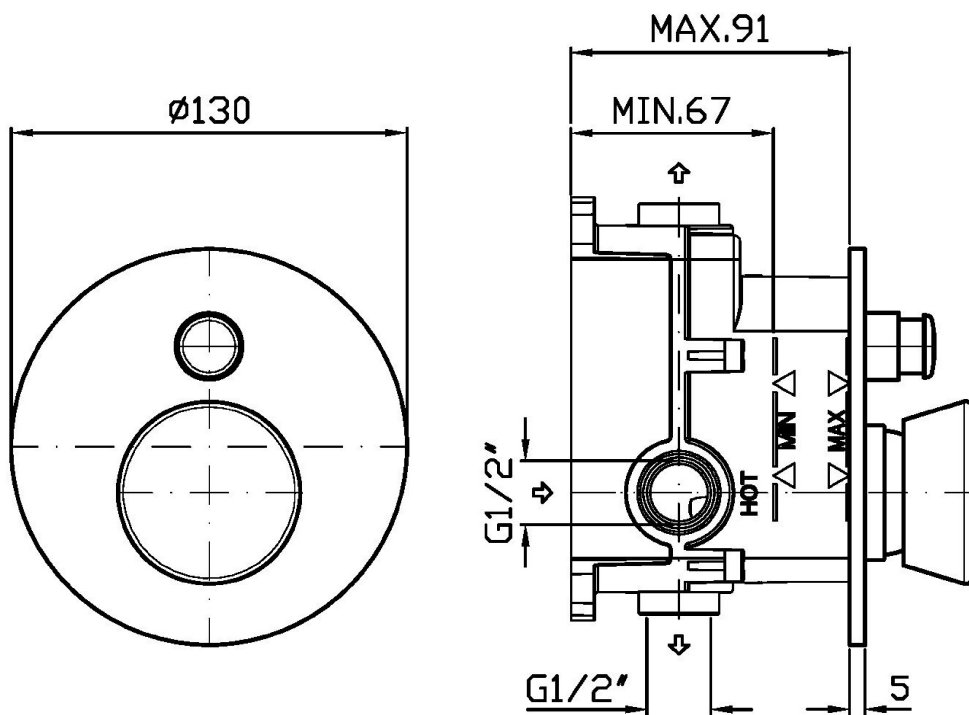

SABLIER

ZSL775.X

Miscelatore monocomando incasso vasca-doccia. / Built-in single lever bath-shower mixer.

Miscelatore monocomando incasso vasca-doccia in acciaio inox AISI 316L, con deviatore automatico.

Built-in single lever bath-shower mixer in AISI 316L stainless steel, with automatic diverter.

R96715

Parte incasso / Built-in part

Finiture / Finishes

 X Acciaio inox spazzolato / Brushed stainless steel	 XP21 Brushed PVD chocolate / Brushed PVD chocolate	 XP31 Brushed PVD British gold / Brushed PVD British gold	 XP41 Brushed PVD gold / Brushed PVD gold	 XP81 PVD Brushed Total Black / PVD Brushed Total Black	 XP91 Brushed PVD copper / Brushed PVD copper	 XS Acciaio inox matt / Matt stainless steel
 XSP21 Matt PVD chocolate / Matt PVD chocolate	 XSP31 Matt PVD British gold / Matt PVD British gold	 XSP41 Matt PVD gold / Matt PVD gold	 XSP81 Matt PVD total black / Matt PVD total black	 XSP91 Matt PVD copper / Matt PVD copper		

SABLIER

ZSL775.X

Disegno Complessivo / Overall Drawing

Note / Notes

SABLIER

ZSL775.X

Portate / Flowrates (lt/min)

PRESSIONE PRESSURE	1 BAR	2 BAR	3 BAR	4 BAR	5 BAR
USCITA PRIMARIA PRIMARY OUTLET <i>P1</i>	11,6	16,1	20	22,5	25,3
USCITA SECONDARIA SECONDARY OUTLET <i>P2</i>	15,8	22,5	28	32,5	36
<i>P3</i>					
<i>P4</i>					
<i>P5</i>					

SABLIER

ZSL775.X

Pesi e Misure / Weights and Sizes

Peso (Kg) Weight (lb)	1,00 (Kg)	2,20 (lb)
Volume test (dc3) - (in3)	3,32 (dc3)	202,60 (in3)
h (mm) - (in)	93,00 (mm)	3,66 (in)
L1 (mm) - (in)	162,00 (mm)	6,38 (in)
L2 (mm) - (in)	220,00 (mm)	8,66 (in)