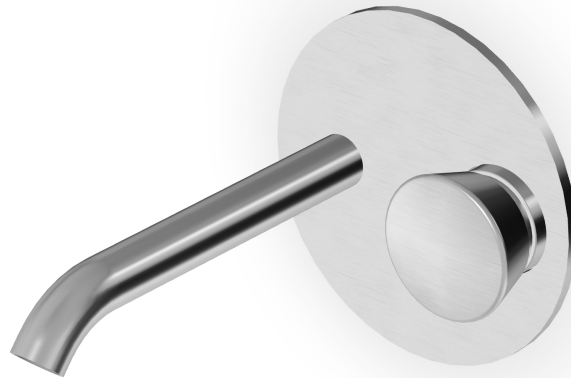

SABLIER

ZSL739.X

Miscelatore monocomando lavabo incasso a 2 fori. / 2 hole built-in single lever basin mixer.

Miscelatore monocomando lavabo incasso a 2 fori, in acciaio inox AISI 316L, con aeratore. Lunghezza bocca 165 mm. Water Saving - portata d'acqua uguale o inferiore a 6 l/min.

2 hole built-in single lever basin mixer in AISI 316L stainless steel, with aerator. Spout projection 165 mm. Water Saving - water flow rate of 6 l/min or less.

R96720

Parte incasso / Built-in part

Finiture / Finishes

SABLIER

ZSL739.X

Pesi e Misure / Weights and Sizes

Peso (Kg) Weight (lb)	1,40 (Kg)	3,09 (lb)
Volume test (dc3) - (in3)	5,46 (dc3)	333,19 (in3)
h (mm) - (in)	130,00 (mm)	5,12 (in)
L1 (mm) - (in)	200,00 (mm)	7,87 (in)
L2 (mm) - (in)	210,00 (mm)	8,27 (in)