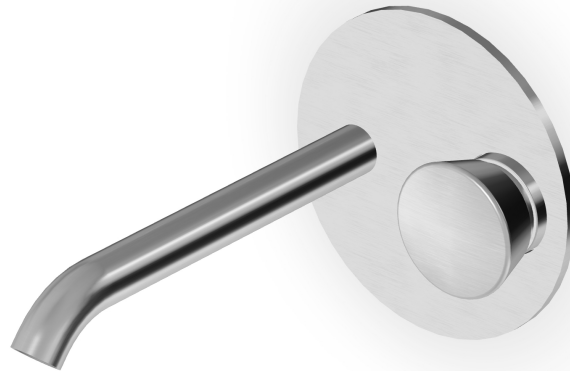

SABLIER

ZSL736.X

Miscelatore monocomando lavabo incasso a 2 fori. / 2 hole built-in single lever basin mixer.

Miscelatore monocomando lavabo incasso a 2 fori, in acciaio inox AISI 316L, con aeratore. Lunghezza bocca 195 mm. Water Saving - portata d'acqua uguale o inferiore a 6 l/min.

2 hole built-in single lever basin mixer in AISI 316L stainless steel, with aerator. Spout projection 195 mm. Water Saving - water flow rate of 6 l/min or less.

R96720

Parte incasso / Built-in part

Finiture / Finishes

 X Acciaio inox spazzolato / Brushed stainless steel	 XP21 Brushed PVD chocolate / Brushed PVD chocolate	 XP31 Brushed PVD British gold / Brushed PVD British gold	 XP41 Brushed PVD gold / Brushed PVD gold	 XP81 PVD Brushed Total Black / PVD Brushed Total Black	 XP91 Brushed PVD copper / Brushed PVD copper	 XS Acciaio inox matt / Matt stainless steel
 XSP21 Matt PVD chocolate / Matt PVD chocolate	 XSP31 Matt PVD British gold / Matt PVD British gold	 XSP41 Matt PVD gold / Matt PVD gold	 XSP81 Matt PVD total black / Matt PVD total black	 XSP91 Matt PVD copper / Matt PVD copper		

SABLIER

ZSL736.X

Pesi e Misure / Weights and Sizes

Peso (Kg) Weight (lb)	1,45 (Kg)	3,20 (lb)
Volume test (dc3) - (in3)	5,46 (dc3)	333,19 (in3)
h (mm) - (in)	130,00 (mm)	5,12 (in)
L1 (mm) - (in)	200,00 (mm)	7,87 (in)
L2 (mm) - (in)	210,00 (mm)	8,27 (in)