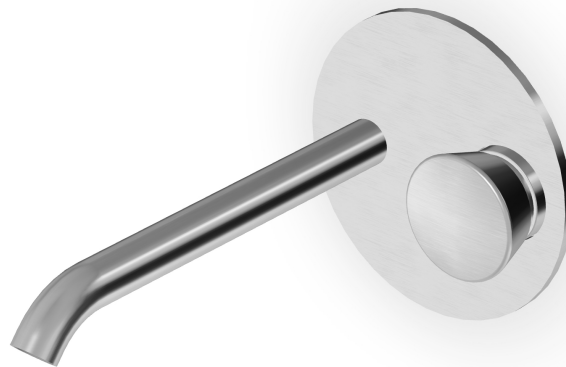

SABLIER

ZSL735.X

Miscelatore monocomando lavabo incasso a 2 fori. / 2 hole built-in single lever basin mixer.

Miscelatore monocomando lavabo incasso a 2 fori in acciaio inox AISI 316L, con aeratore. Lunghezza bocca 225 mm. Water Saving - portata d'acqua uguale o inferiore a 6 l/min.

2 hole built-in single lever basin mixer in AISI 316L stainless steel, with aerator. Spout projection 225 mm. Water Saving - water flow rate of 6 l/min or less.

R96720

Parte incasso / Built-in part

Finiture / Finishes

SABLIER

ZSL735.X

Pesi e Misure / Weights and Sizes

Peso (Kg) Weight (lb)	1,50 (Kg)	3,31 (lb)
Volume test (dc3) - (in3)	5,46 (dc3)	333,19 (in3)
h (mm) - (in)	130,00 (mm)	5,12 (in)
L1 (mm) - (in)	200,00 (mm)	7,87 (in)
L2 (mm) - (in)	210,00 (mm)	8,27 (in)