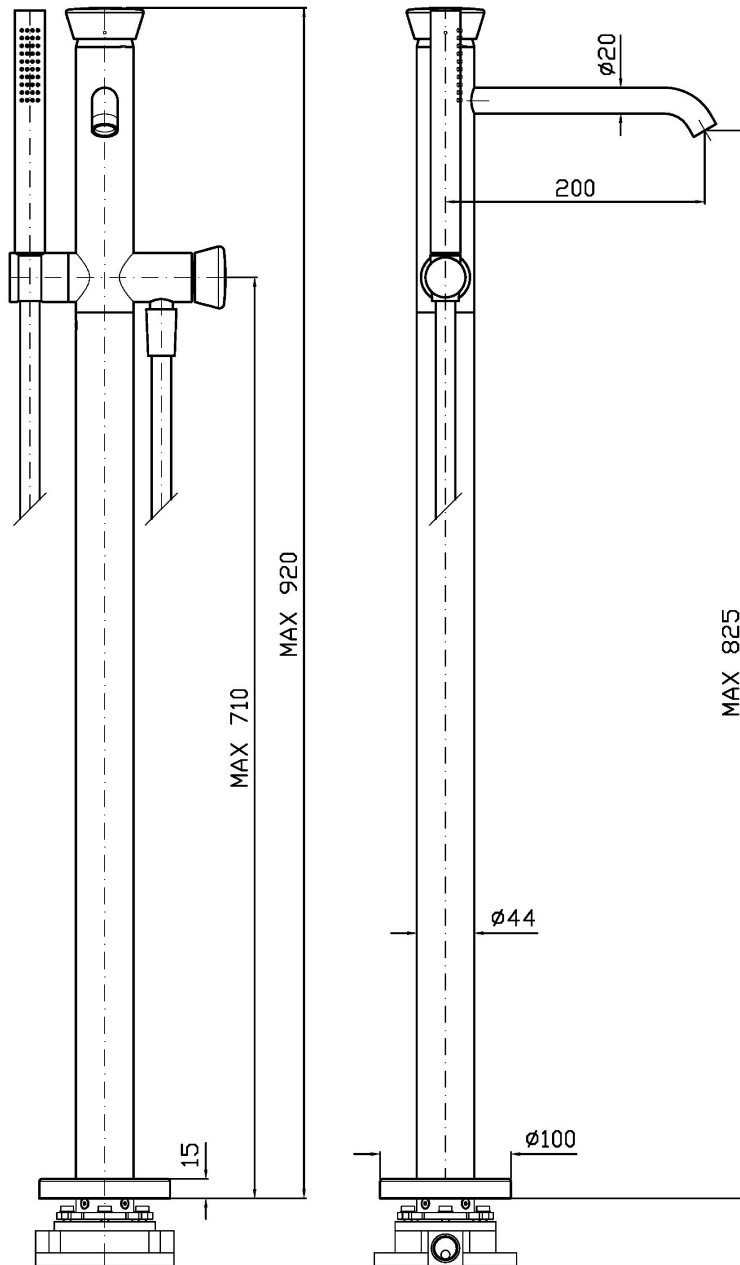

SABLIER

ZSL730.X

Disegno Complessivo / Overall Drawing

Note / Notes