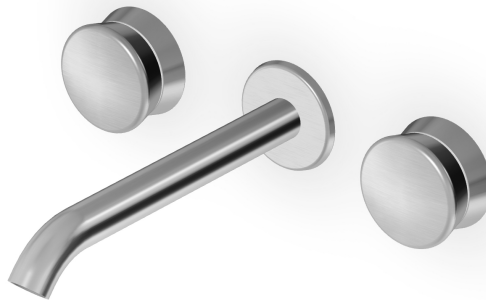

SABLIER

ZSL5781.X

Batteria lavabo incasso a 3 fori. / 3 hole built-in basin mixer.

Batteria lavabo incasso a 3 fori in acciaio inox AISI 316L, con aeratore. Lunghezza bocca 195 mm.
Water Saving - portata d'acqua uguale o inferiore a 6 l/min.

3 hole built-in basin mixer in AISI 316L stainless steel, with aerator. Spout L. 195 mm.
Water Saving - water flow rate of 6 l/min or less.

R99500

Parte incasso corpo unico. / Assembled built-in part.

R99504

Parte incasso con elementi liberi, distanza variabile / Built-in part, not assembled, variable distance.

Finiture / Finishes

 X Acciaio inox spazzolato / Brushed stainless steel	 XP21 Brushed PVD chocolate / Brushed PVD chocolate	 XP31 Brushed PVD British gold / Brushed PVD British gold	 XP41 Brushed PVD gold / Brushed PVD gold	 XP81 PVD Brushed Total Black / PVD Brushed Total Black	 XP91 Brushed PVD copper / Brushed PVD copper	 XS Acciaio inox matt / Matt stainless steel
 XSP21 Matt PVD chocolate / Matt PVD chocolate	 XSP31 Matt PVD British gold / Matt PVD British gold	 XSP41 Matt PVD gold / Matt PVD gold	 XSP81 Matt PVD total black / Matt PVD total black	 XSP91 Matt PVD copper / Matt PVD copper		

SABLIER

ZSL5781.X Pesì e Misure / Weights and Sizes

Peso (Kg) Weight (lb)	2,60 (Kg)	5,73 (lb)
Volume test (dc3) - (in3)	11,01 (dc3)	671,87 (in3)
h (mm) - (in)	90,00 (mm)	3,54 (in)
L1 (mm) - (in)	335,00 (mm)	13,19 (in)
L2 (mm) - (in)	365,00 (mm)	14,37 (in)