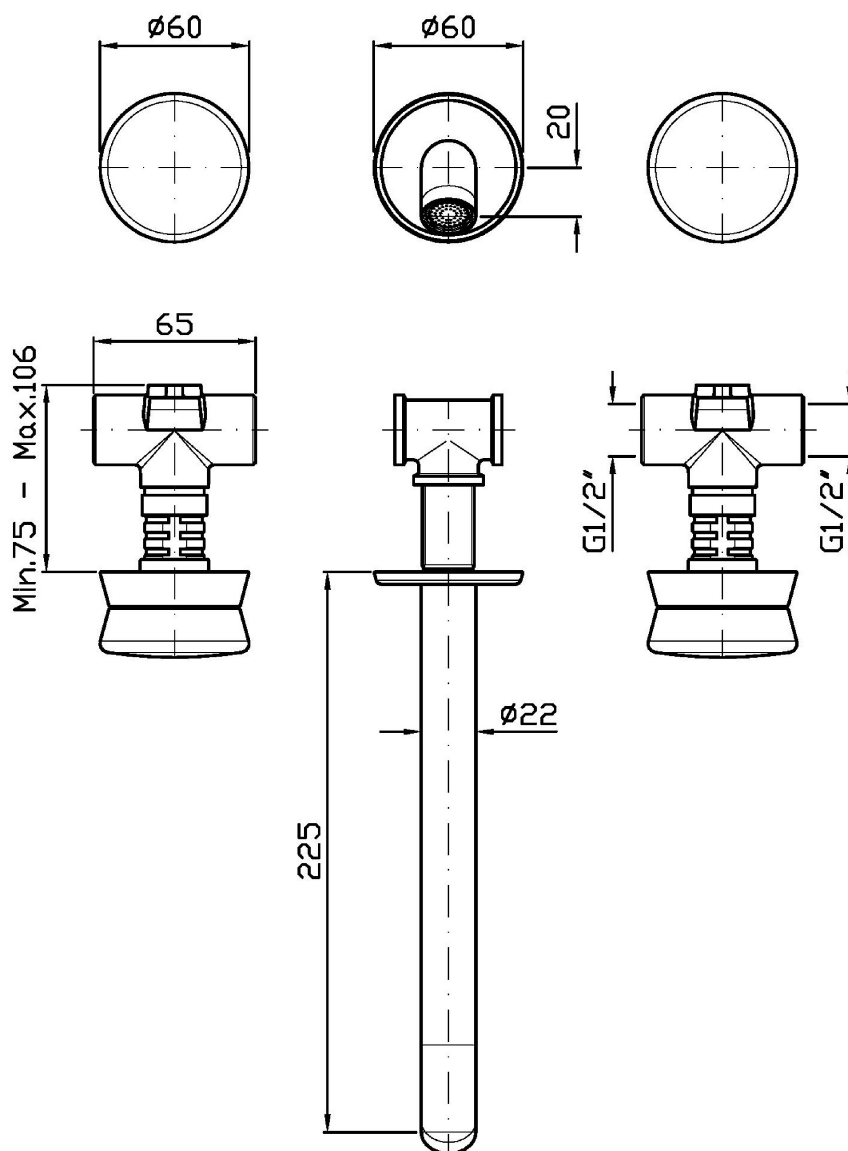

SABLIER

ZSL5780.X

Disegno Complessivo / Overall Drawing

Note / Notes