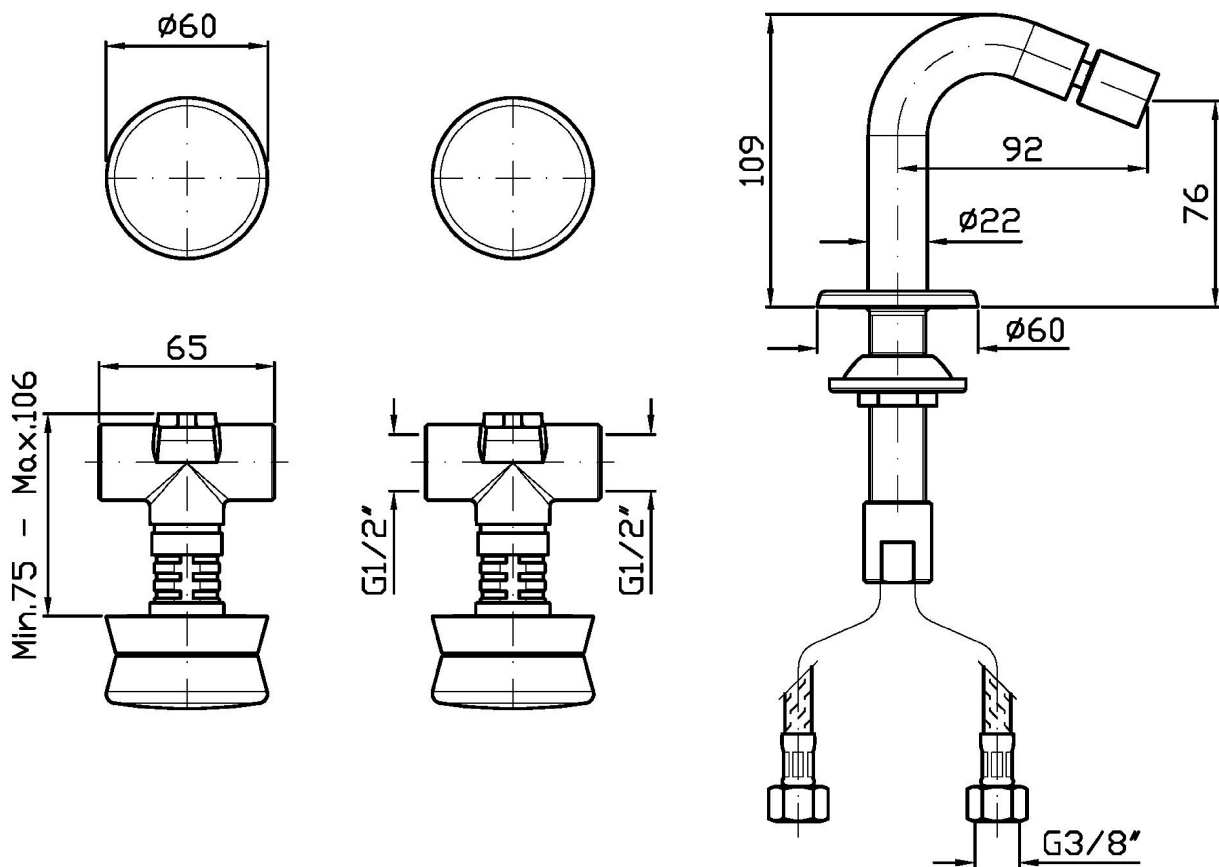

SABLIER

ZSL5737.X

Disegno Complessivo / Overall Drawing

Note / Notes