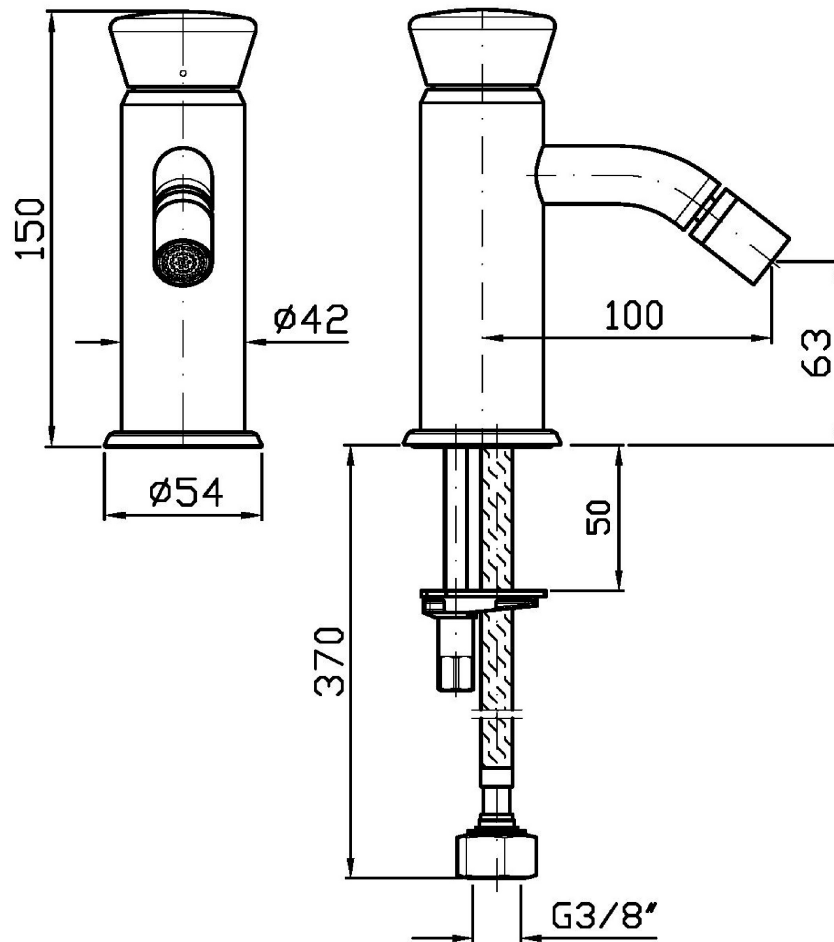

SABLIER

ZSL559.X

Miscelatore monocomando bidet. / Single lever bidet mixer.

Miscelatore monocomando bidet in acciaio inox AISI 316L, con aeratore, flessibili di collegamento, senza scarico. Water Saving - portata d'acqua uguale o inferiore a 6 l/min.

Single lever basin mixer in AISI 316L stainless steel, with aerator, flexible tails, without pop-up waste. Water Saving - water flow rate of 6 l/min or less.

Finiture / Finishes

 X Acciaio inox spazzolato / Brushed stainless steel	 XP21 Brushed PVD chocolate / Brushed PVD chocolate	 XP31 Brushed PVD British gold / Brushed PVD British gold	 XP41 Brushed PVD gold / Brushed PVD gold	 XP81 PVD Brushed Total Black / PVD Brushed Total Black	 XP91 Brushed PVD copper / Brushed PVD copper	 XS Acciaio inox matt / Matt stainless steel
 XSP21 Matt PVD chocolate / Matt PVD chocolate	 XSP31 Matt PVD British gold / Matt PVD British gold	 XSP41 Matt PVD gold / Matt PVD gold	 XSP81 Matt PVD total black / Matt PVD total black	 XSP91 Matt PVD copper / Matt PVD copper		

SABLIER

ZSL559.X

Disegno Complessivo / Overall Drawing

Note / Notes

SABLIER

ZSL559.X

Portate / Flowrates (lt/min)

PRESSIONE PRESSURE	1 BAR	2 BAR	3 BAR	4 BAR	5 BAR
P1 BIDET BIDET	3,8	4,5	4,7	4,8	5
P2					
P3					
P4					
P5					

SABLIER

ZSL559.X

Pesi e Misure / Weights and Sizes

Peso (Kg) Weight (lb)	1,40 (Kg)	3,09 (lb)
Volume test (dc3) - (in3)	7,50 (dc3)	457,68 (in3)
h (mm) - (in)	90,00 (mm)	3,54 (in)
L1 (mm) - (in)	250,00 (mm)	9,84 (in)
L2 (mm) - (in)	333,00 (mm)	13,11 (in)