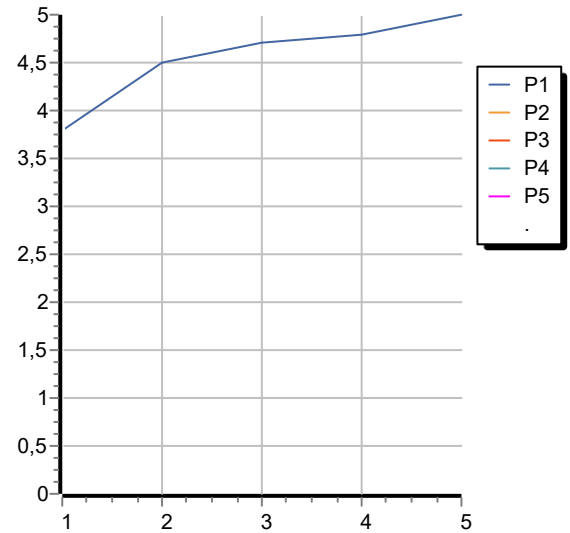

## SABLIER

ZSL558.X

Disegno Complessivo / Overall Drawing

Note / Notes

## SABLIER

ZSL558.X Portate / Flowrates (lt/min)

PRESSIONE PRESSURE	1 BAR	2 BAR	3 BAR	4 BAR	5 BAR
P1 LAVABO BASIN	3,8	4,5	4,7	4,8	5
P2					
P3					
P4					
P5					

## SABLIER

ZSL558.X Pesi e Misure / Weights and Sizes

Peso ( Kg ) Weight ( lb )	1,80 ( Kg )	3,97 ( lb )
Volume test ( dc3 ) - ( in3 )	11,01 ( dc3 )	671,87 ( in3 )
h ( mm ) - ( in )	90,00 ( mm )	3,54 ( in )
L1 ( mm ) - ( in )	335,00 ( mm )	13,19 ( in )
L2 ( mm ) - ( in )	365,00 ( mm )	14,37 ( in )