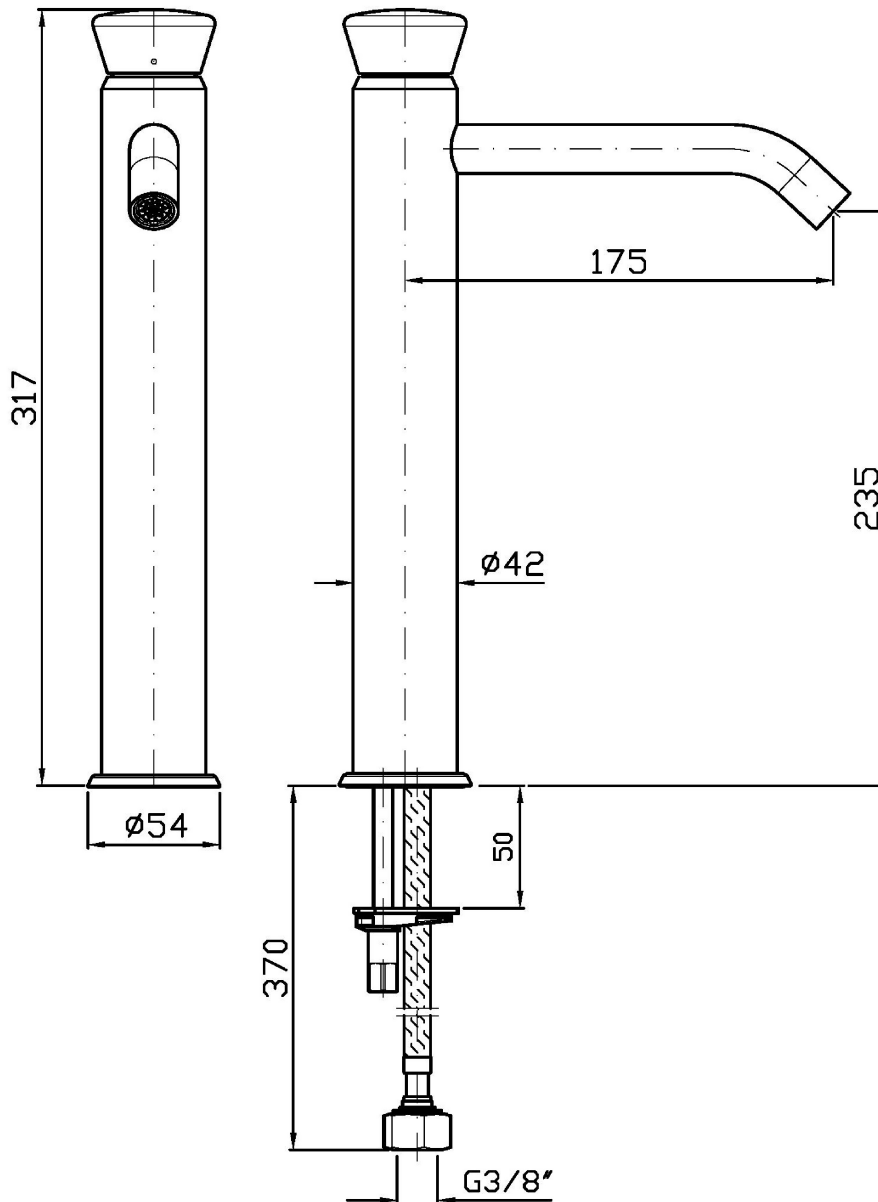

## SABLIER

ZSL558.X

Miscelatore monocomando lavabo, bocca alta. / Single lever basin mixer with high spout.

Miscelatore monocomando lavabo in acciaio inox AISI 316L, con bocca alta, aeratore, flessibili di collegamento, senza scarico.

Water Saving - portata d'acqua uguale o inferiore a 6 l/min.

Single lever basin mixer in AISI 316L stainless steel, with high spout, aerator, flexible tails, without pop-up waste.

Water Saving - water flow rate of 6 l/min or less.

## SABLIER

ZSL558.X

Disegno Complessivo / Overall Drawing

Note / Notes

## SABLIER

ZSL558.X Pesi e Misure / Weights and Sizes

Peso ( Kg ) Weight ( lb )	1,80 ( Kg )	3,97 ( lb )
Volume test ( dc3 ) - ( in3 )	11,01 ( dc3 )	671,87 ( in3 )
h ( mm ) - ( in )	90,00 ( mm )	3,54 ( in )
L1 ( mm ) - ( in )	335,00 ( mm )	13,19 ( in )
L2 ( mm ) - ( in )	365,00 ( mm )	14,37 ( in )