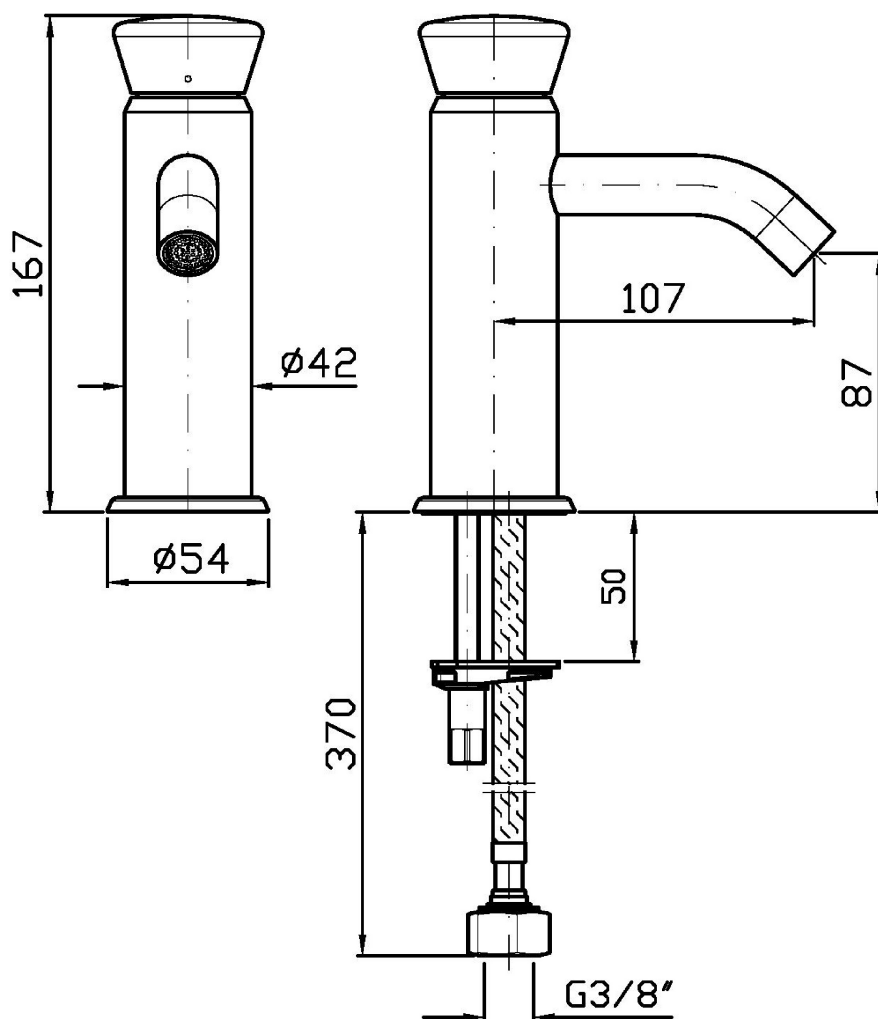

SABLIER

ZSL556.X

Miscelatore monocomando lavabo. / Single lever basin mixer.

Miscelatore monocomando lavabo in acciaio inox AISI 316L, con aeratore, flessibili di collegamento, senza scarico. Water Saving - portata d'acqua uguale o inferiore a 6 l/min.

Single lever basin mixer in AISI 316L stainless steel, with aerator, flexible tails, without pop-up waste. Water Saving - water flow rate of 6 l/min or less.

Finiture / Finishes

 X Acciaio inox spazzolato / Brushed stainless steel	 XP21 Brushed PVD chocolate / Brushed PVD chocolate	 XP31 Brushed PVD British gold / Brushed PVD British gold	 XP41 Brushed PVD gold / Brushed PVD gold	 XP81 PVD Brushed Total Black / PVD Brushed Total Black	 XP91 Brushed PVD copper / Brushed PVD copper	 XS Acciaio inox matt / Matt stainless steel
 XSP21 Matt PVD chocolate / Matt PVD chocolate	 XSP31 Matt PVD British gold / Matt PVD British gold	 XSP41 Matt PVD gold / Matt PVD gold	 XSP81 Matt PVD total black / Matt PVD total black	 XSP91 Matt PVD copper / Matt PVD copper		

SABLIER

ZSL556.X

Disegno Complessivo / Overall Drawing

Note / Notes

SABLIER

ZSL556.X Portate / Flowrates (lt/min)

PRESSIONE PRESSURE	1 BAR	2 BAR	3 BAR	4 BAR	5 BAR
P1 LAVABO BASIN	3,8	4,5	4,7	4,8	5
P2					
P3					
P4					
P5					

SABLIER

ZSL556.X Pesì e Misure / Weights and Sizes

Peso (Kg) Weight (lb)	1,40 (Kg)	3,09 (lb)
Volume test (dc3) - (in3)	7,50 (dc3)	457,68 (in3)
h (mm) - (in)	90,00 (mm)	3,54 (in)
L1 (mm) - (in)	250,00 (mm)	9,84 (in)
L2 (mm) - (in)	333,00 (mm)	13,11 (in)