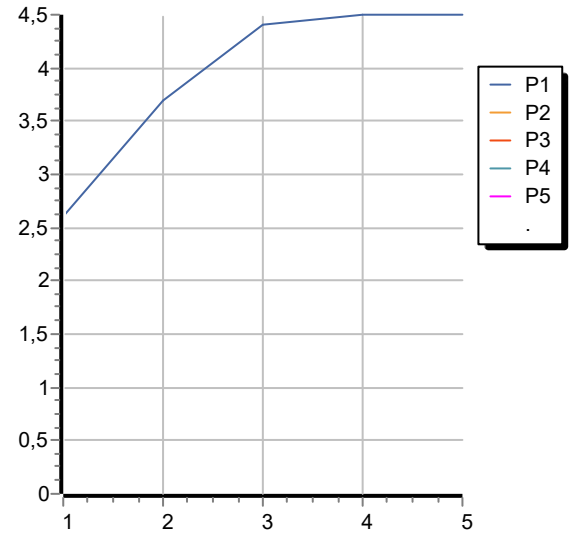

## SABLIER

ZSL5342.X

Disegno Complessivo / Overall Drawing

Note / Notes

## SABLIER

ZSL5342.X

Portate / Flowrates (lt/min)

PRESSIONE PRESSURE	1 BAR	2 BAR	3 BAR	4 BAR	5 BAR
P1 LAVABO BASIN	2,6	3,7	4,4	4,5	4,5
P2					
P3					
P4					
P5					

## SABLIER

ZSL5342.X

Pesi e Misure / Weights and Sizes

Peso ( Kg ) Weight ( lb )	1,80 ( Kg )	3,97 ( lb )
Volume test ( dc3 ) - ( in3 )	11,01 ( dc3 )	671,87 ( in3 )
h ( mm ) - ( in )	90,00 ( mm )	3,54 ( in )
L1 ( mm ) - ( in )	335,00 ( mm )	13,19 ( in )
L2 ( mm ) - ( in )	365,00 ( mm )	14,37 ( in )