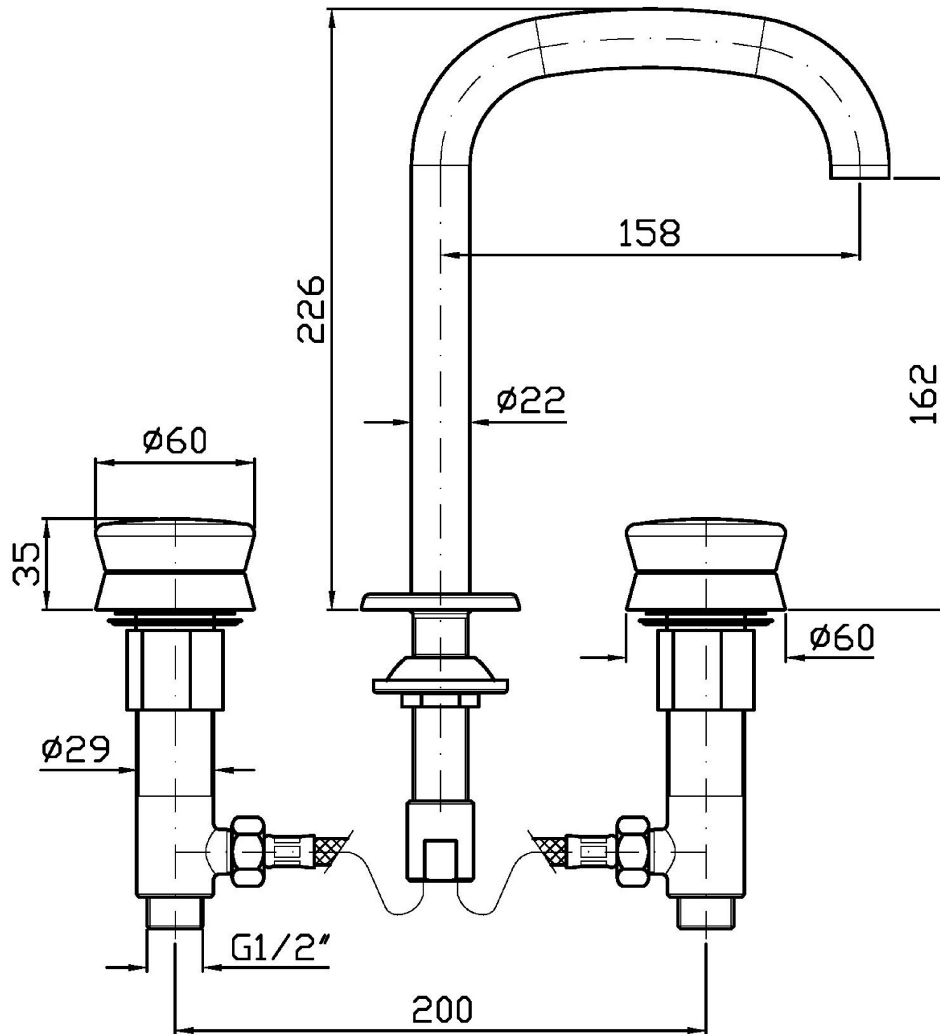

SABLIER

ZSL5342.X

Disegno Complessivo / Overall Drawing

Note / Notes