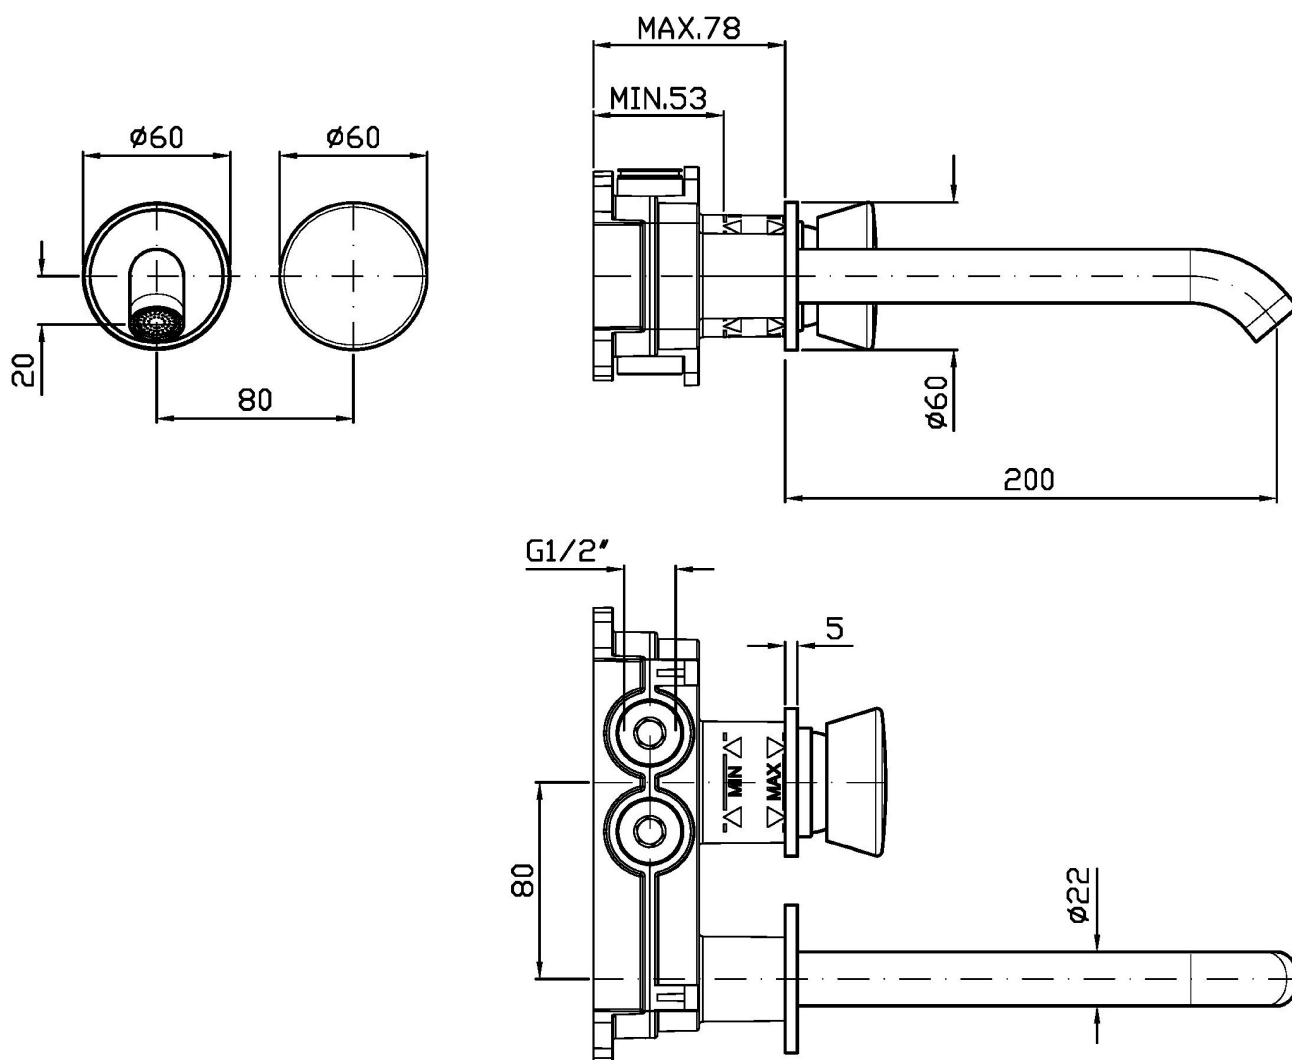

SABLIER

ZSL432.X

Disegno Complessivo / Overall Drawing

Note / Notes