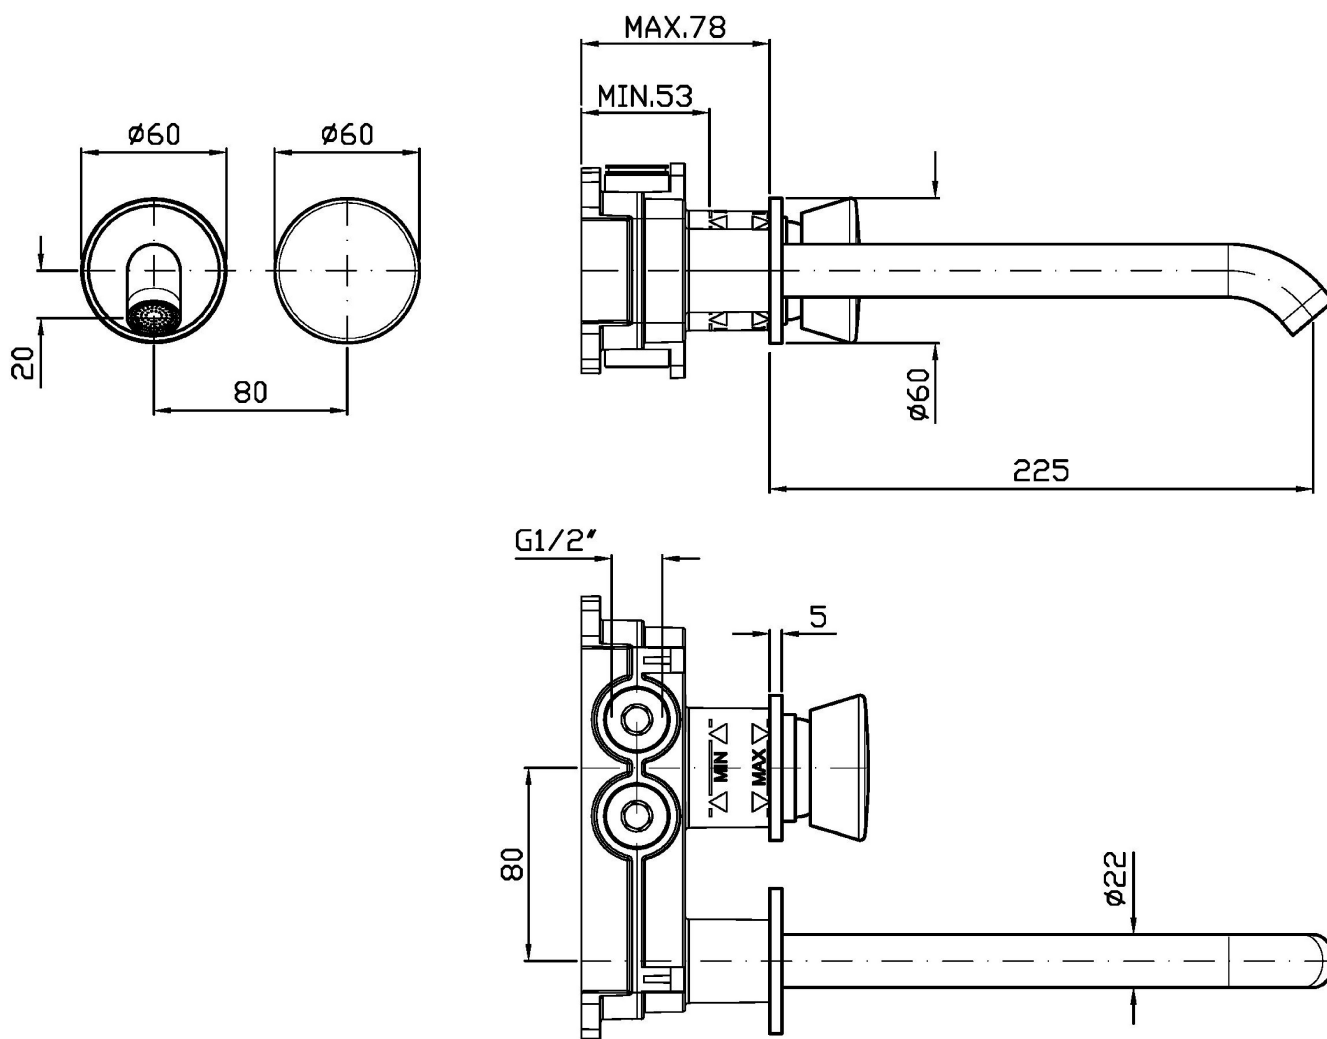

SABLIER

ZSL431.X

Disegno Complessivo / Overall Drawing

Note / Notes