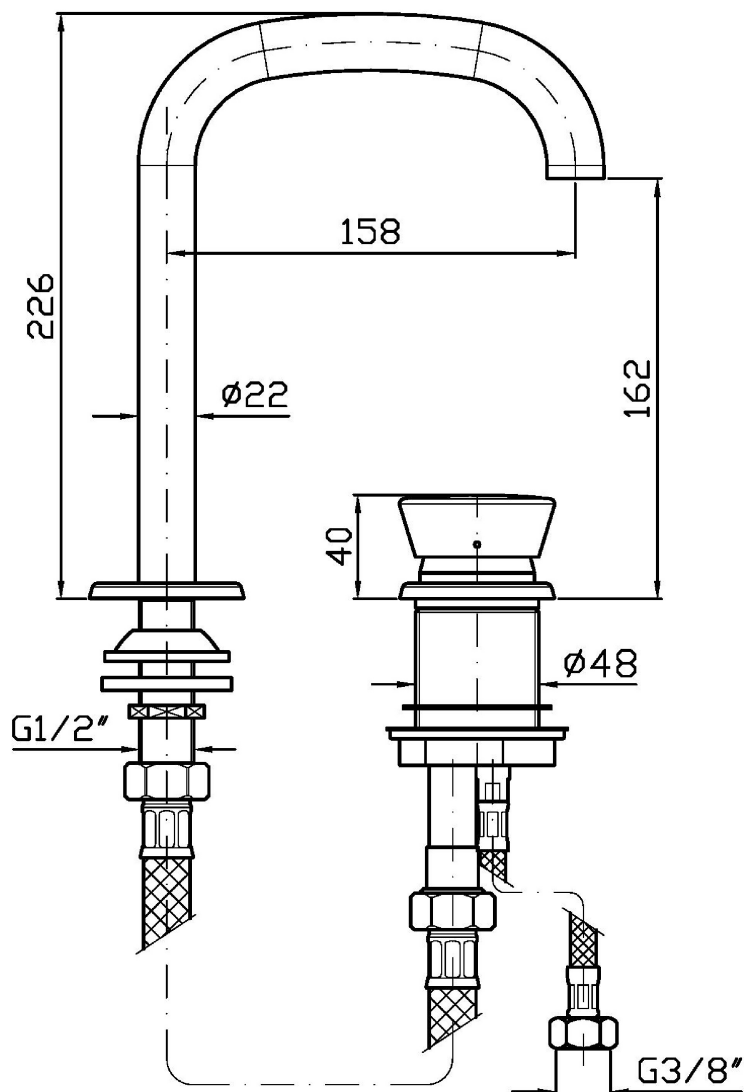

SABLIER

ZSL419.X

Miscelatore monocomando lavabo a 2 fori. / 2 hole single lever basin mixer.

Miscelatore monocomando lavabo a 2 fori in acciaio inox AISI 316L, con aeratore, flessibili di collegamento.
Water Saving - portata d'acqua uguale o inferiore a 6 l/min.

2 hole single lever basin mixer in AISI 316L stainless steel, aerator, flexible tails.
Water Saving - water flow rate of 6 l/min or less.

Finiture / Finishes

 X Acciaio inox spazzolato / Brushed stainless steel	 XP21 Brushed PVD chocolate / Brushed PVD chocolate	 XP31 Brushed PVD British gold / Brushed PVD British gold	 XP41 Brushed PVD gold / Brushed PVD gold	 XP81 PVD Brushed Total Black / PVD Brushed Total Black	 XP91 Brushed PVD copper / Brushed PVD copper	 XS Acciaio inox matt / Matt stainless steel
 XSP21 Matt PVD chocolate / Matt PVD chocolate	 XSP31 Matt PVD British gold / Matt PVD British gold	 XSP41 Matt PVD gold / Matt PVD gold	 XSP81 Matt PVD total black / Matt PVD total black	 XSP91 Matt PVD copper / Matt PVD copper		

SABLIER

ZSL419.X

Disegno Complessivo / Overall Drawing

Note / Notes

SABLIER

ZSL419.X Portate / Flowrates (lt/min)

PRESSIONE PRESSURE	1 BAR	2 BAR	3 BAR	4 BAR	5 BAR
P1 LAVABO BASIN	4,8	5	5	5	5
P2					
P3					
P4					
P5					

SABLIER

ZSL419.X Pesì e Misure / Weights and Sizes

Peso (Kg) Weight (lb)	2,50 (Kg)	5,51 (lb)
Volume test (dc3) - (in3)	11,01 (dc3)	671,87 (in3)
h (mm) - (in)	90,00 (mm)	3,54 (in)
L1 (mm) - (in)	335,00 (mm)	13,19 (in)
L2 (mm) - (in)	365,00 (mm)	14,37 (in)