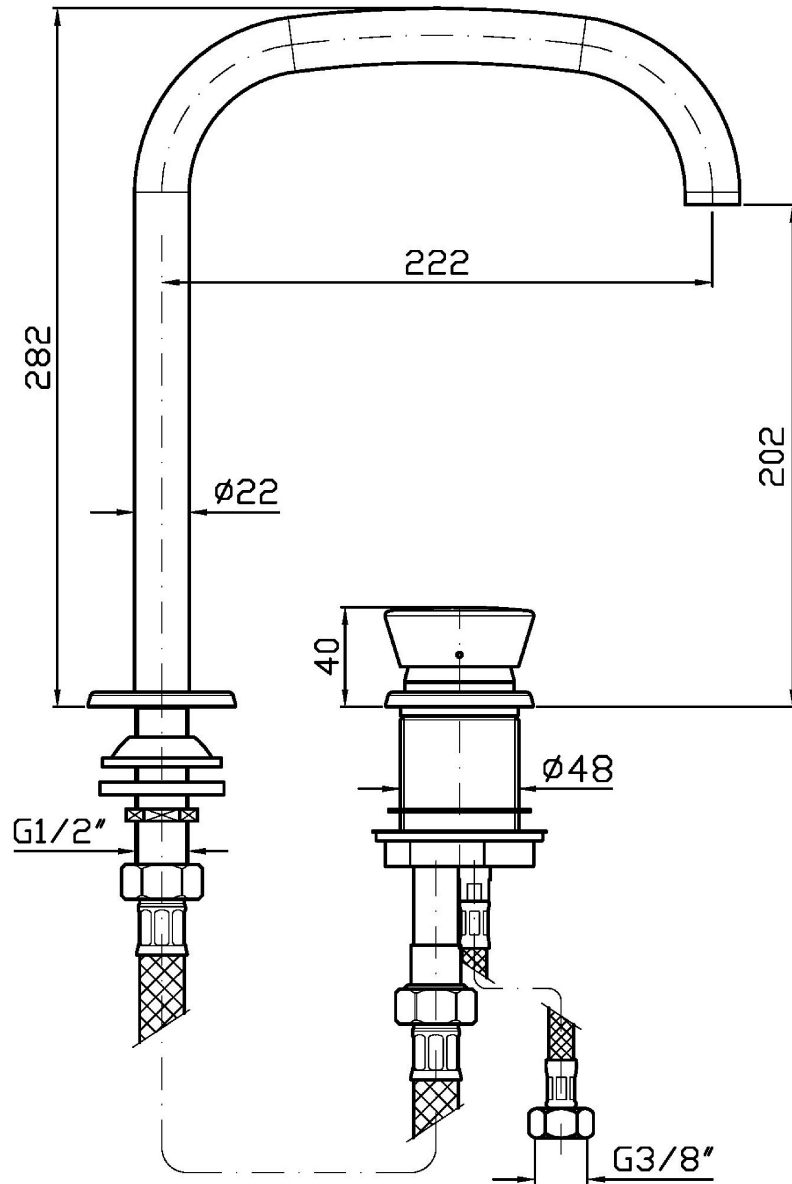

SABLIER

ZSL418.X

Miscelatore monocomando lavabo a 2 fori. / 2 hole single lever basin mixer.

Miscelatore monocomando lavabo a 2 fori in acciaio inox AISI 316L, con aeratore, flessibili di collegamento.
Water Saving - portata d'acqua uguale o inferiore a 6 l/min.

2 hole single lever basin mixer in AISI 316L stainless steel, aerator, flexible tails.
Water Saving - water flow rate of 6 l/min or less.

Finiture / Finishes

 X Acciaio inox spazzolato / Brushed stainless steel	 XP21 Brushed PVD chocolate / Brushed PVD chocolate	 XP31 Brushed PVD British gold / Brushed PVD British gold	 XP41 Brushed PVD gold / Brushed PVD gold	 XP81 PVD Brushed Total Black / PVD Brushed Total Black	 XP91 Brushed PVD copper / Brushed PVD copper	 XS Acciaio inox matt / Matt stainless steel
 XSP21 Matt PVD chocolate / Matt PVD chocolate	 XSP31 Matt PVD British gold / Matt PVD British gold	 XSP41 Matt PVD gold / Matt PVD gold	 XSP81 Matt PVD total black / Matt PVD total black	 XSP91 Matt PVD copper / Matt PVD copper		

SABLIER

ZSL418.X

Disegno Complessivo / Overall Drawing

Note / Notes

SABLIER

ZSL418.X

Portate / Flowrates (lt/min)

PRESSIONE PRESSURE	1 BAR	2 BAR	3 BAR	4 BAR	5 BAR
P1 LAVABO BASIN	4,8	5	5	5	5
P2					
P3					
P4					
P5					

SABLIER

ZSL418.X

Pesi e Misure / Weights and Sizes

Peso (Kg) Weight (lb)	2,50 (Kg)	5,51 (lb)
Volume test (dc3) - (in3)	11,01 (dc3)	671,87 (in3)
h (mm) - (in)	90,00 (mm)	3,54 (in)
L1 (mm) - (in)	335,00 (mm)	13,19 (in)
L2 (mm) - (in)	365,00 (mm)	14,37 (in)