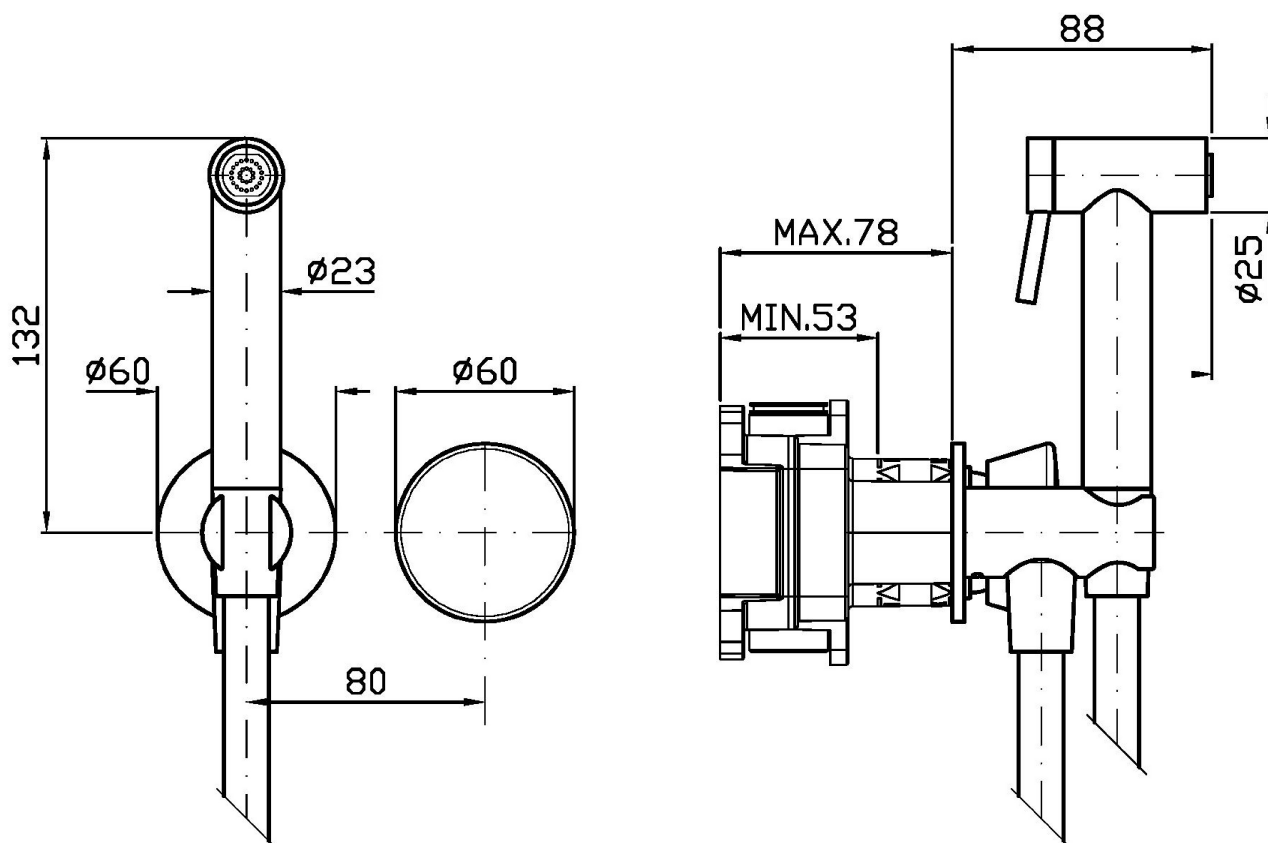

SABLIER

ZSL417.X

Idroscopino wc/bidet completo di miscelatore monocomando incasso. / WC/bidet hydrobrush with built-in mixer.

Idroscopino wc/bidet in acciaio inox AISI 316L completo di miscelatore monocomando incasso, doccia shut-off in acciaio, appendidoccia duplex e flessibile da 1200 mm.
Water Saving - portata d'acqua uguale o inferiore a 6 l/min.

WC/bidet hydrobrush in AISI 316L stainless steel with built-in single lever mixer, stainless steel shut-off handshower, handshower support and 1200 mm flexible hose.
Water Saving - water flow rate of 6 l/min or less.

SABLIER

ZSL417.X

Disegno Complessivo / Overall Drawing

Note / Notes

SABLIER

ZSL417.X

Portate / Flowrates (lt/min)

PRESSIONE PRESSURE	1 BAR	2 BAR	3 BAR	4 BAR	5 BAR
P1 DOCCETTA HANDSHOWER	3,1	4,1	4,7	5	5
P2					
P3					
P4					
P5					

SABLIER

ZSL417.X

Pesi e Misure / Weights and Sizes

Peso (Kg) Weight (lb)	1,20 (Kg)	2,65 (lb)
Volume test (dc3) - (in3)	4,05 (dc3)	247,15 (in3)
h (mm) - (in)	70,00 (mm)	2,76 (in)
L1 (mm) - (in)	150,00 (mm)	5,91 (in)
L2 (mm) - (in)	385,00 (mm)	15,16 (in)