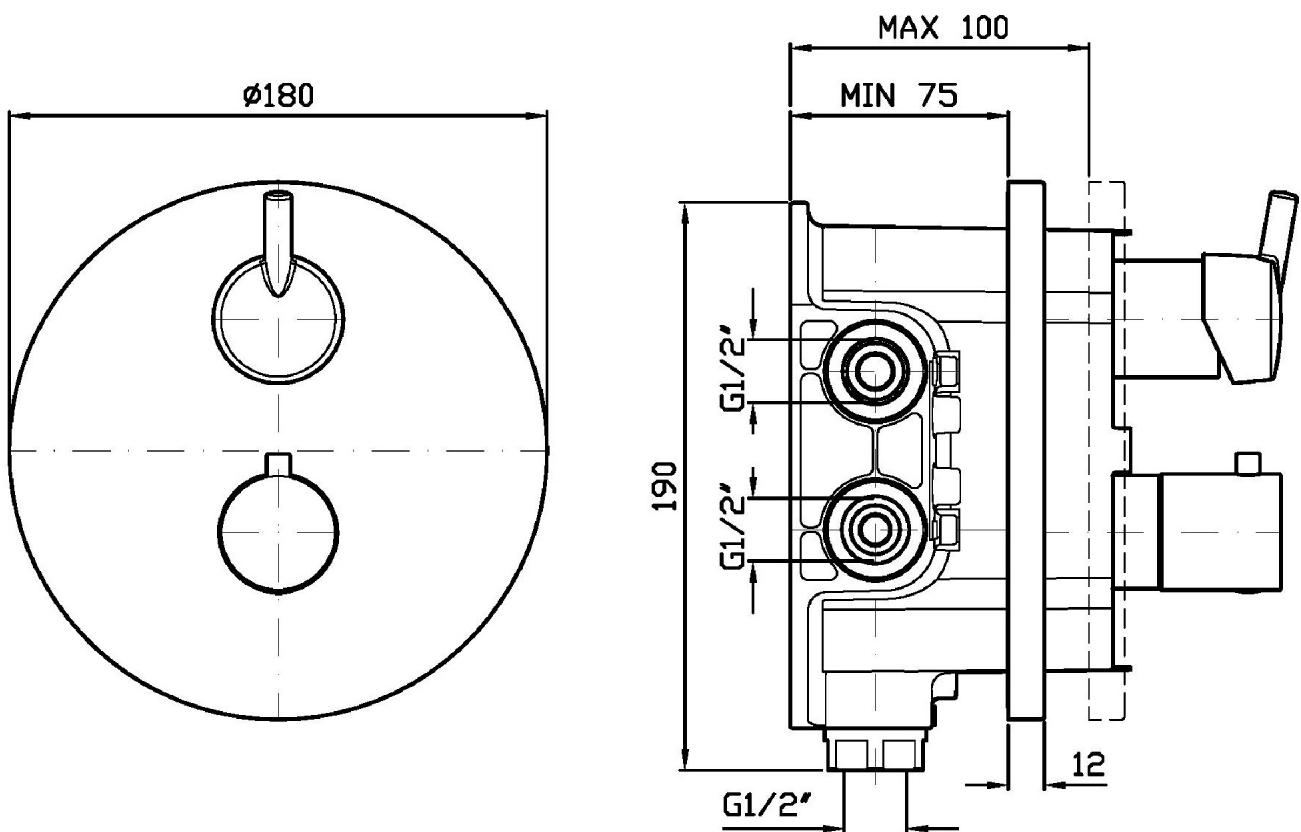

SIMPLY BEAUTIFUL

ZSB800

Disegno Complessivo / Overall Drawing