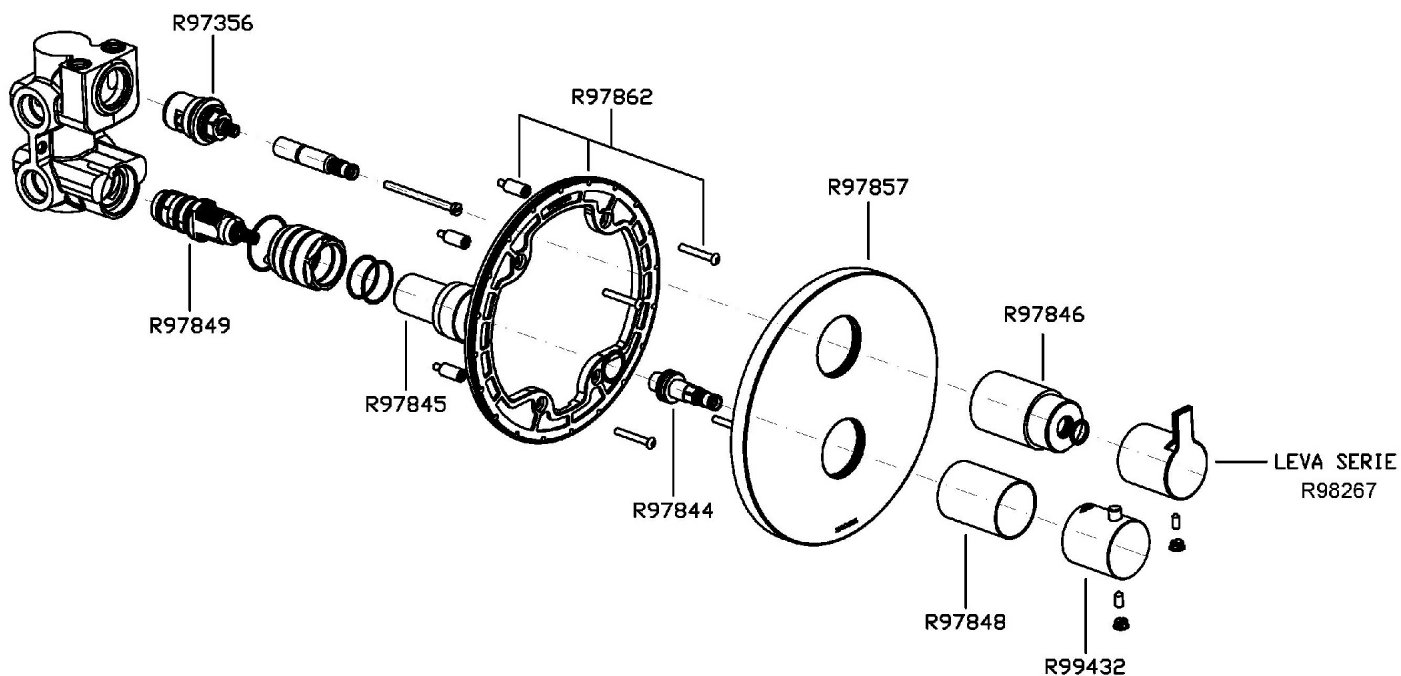

SIMPLY BEAUTIFUL

ZSB800

Esplosi / Exploded