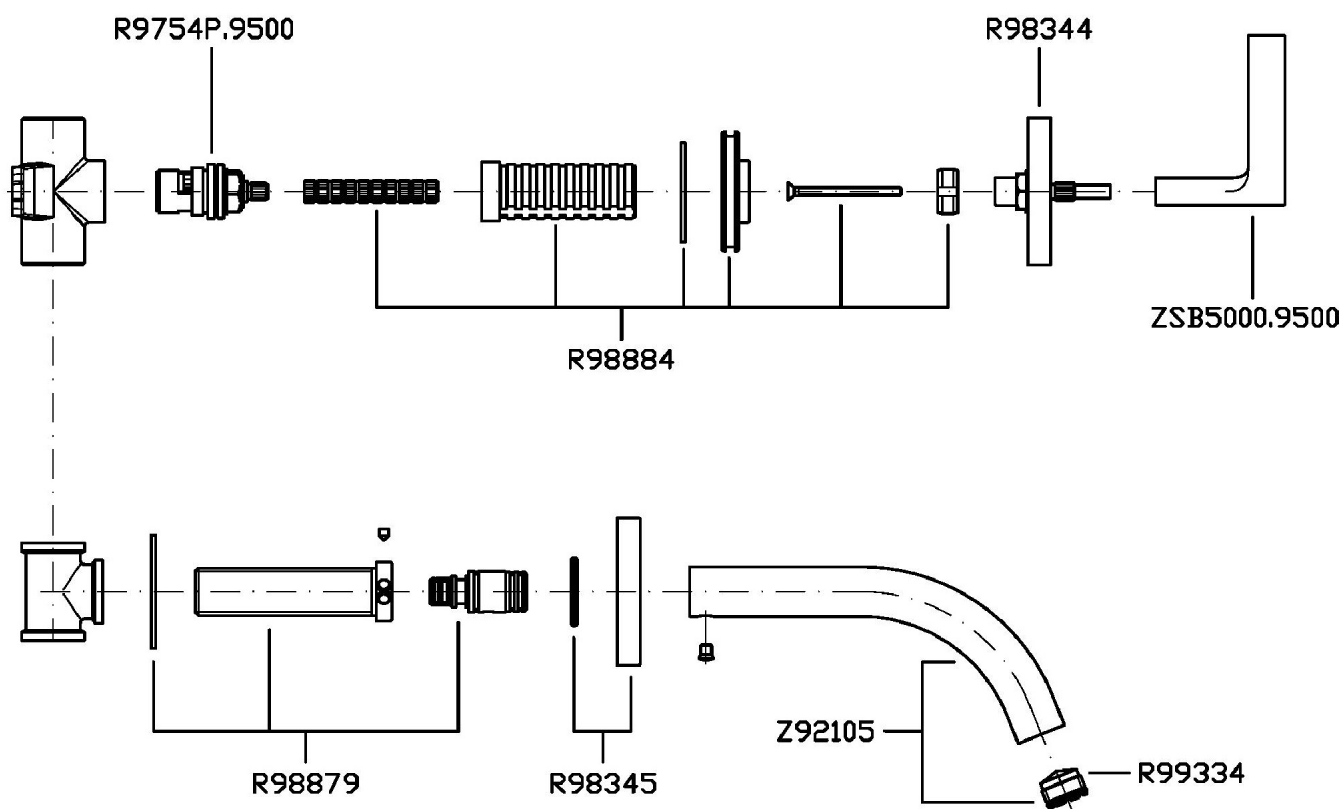

3 hole built-in basin mixer, with aerator. Spout L. 230mm.

R99504

Parte incasso con elementi liberi, distanza variabile / Built-in part, not assembled, variable distance.

Finiture / Finishes

Cromo / Chrome

SIMPLY BEAUTIFUL

ZSB5697

Disegno Complessivo / Overall Drawing

SIMPLY BEAUTIFUL

ZSB5697

Esplosi / Exploded

SIMPLY BEAUTIFUL

ZSB5697 Certificazioni / Certifications

INGHILTERRA

WRAS

SIMPLY BEAUTIFUL

ZSB5697 Portate / Flowrates (lt/min)

PRESSIONE PRESSURE	1 BAR	2 BAR	3 BAR	4 BAR	5 BAR
LAVABO BASIN	6,6	9,6	12	13,8	15,4
P1					
P2					
P3					
P4					
P5					

SIMPLY BEAUTIFUL

ZSB5697 Pesì e Misure / Weights and Sizes

Peso (Kg) Weight (lb)	2,40 (Kg)	5,29 (lb)
Volume test (dc3) - (in3)	11,01 (dc3)	671,87 (in3)
h (mm) - (in)	90,00 (mm)	3,54 (in)
L1 (mm) - (in)	335,00 (mm)	13,19 (in)
L2 (mm) - (in)	365,00 (mm)	14,37 (in)