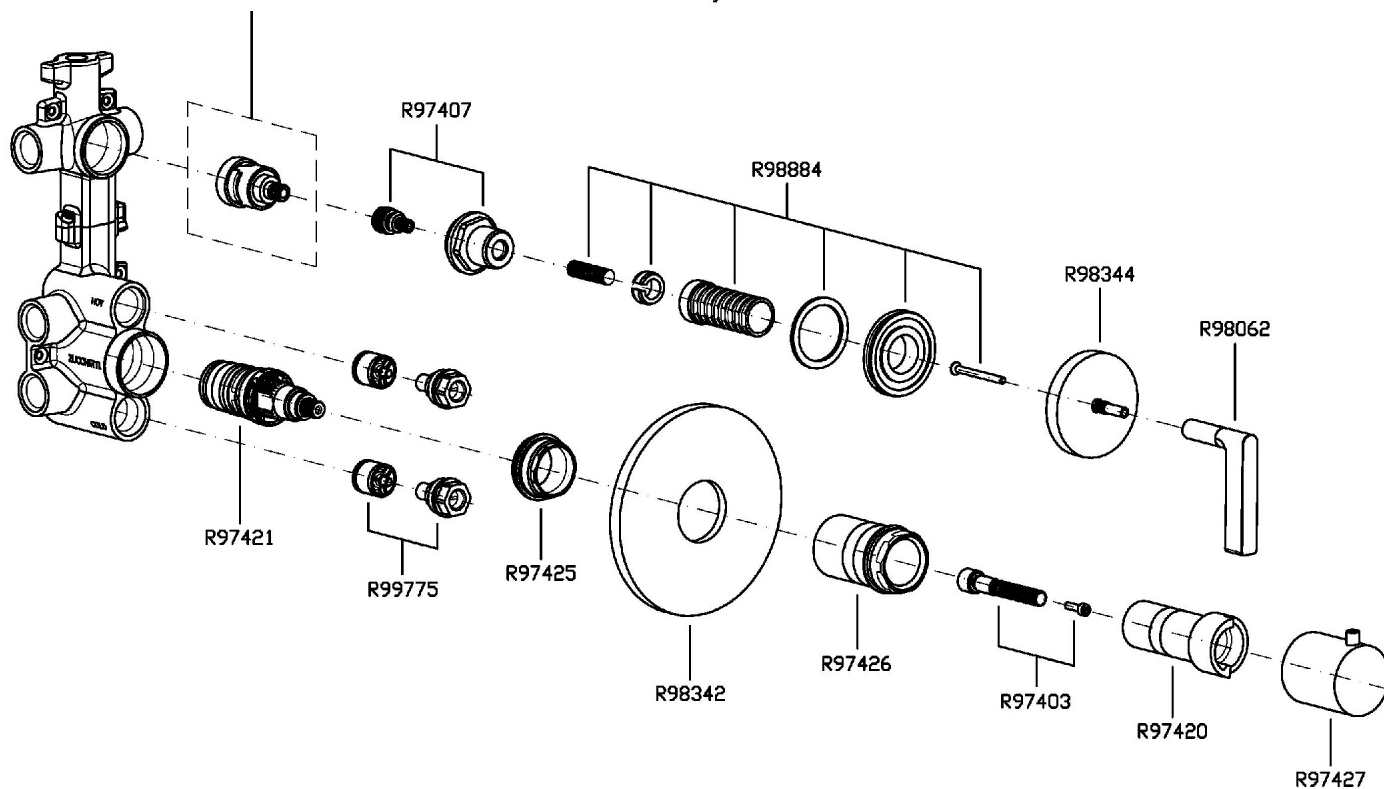

1/2" built-in thermostatic shower mixer and 2/3 way diverter with water on/off function.

R97810

Parte incasso termostatico 2 vie / Built-in part -
2 way thermostatic mixer

R97815

Parte incasso termostatico 3 vie / Built-in part -
3 way thermostatic mixer

Finiture / Finishes

Cromo / Chrome

SIMPLY BEAUTIFUL

ZSB5646

Esplosi / Exploded

R97416: PER DEVIATORE A 2 VIE R97810 (2 way diverter R97810)

R97417: PER DEVIATORE A 3 VIE R97815 (3 way diverter R97815)

SIMPLY BEAUTIFUL

ZSB5646 Portate / Flowrates (lt/min)

PRESSIONE PRESSURE	1 BAR	2 BAR	3 BAR	4 BAR	5 BAR
DEVIATORE	11,5	16,2	19,5	23,2	26
P1					
P2					
P3					
P4					
P5					

SIMPLY BEAUTIFUL

ZSB5646 Pesi e Misure / Weights and Sizes

Peso (Kg) Weight (lb)	1,50 (Kg)	3,31 (lb)
Volume test (dc3) - (in3)	11,01 (dc3)	671,87 (in3)
h (mm) - (in)	90,00 (mm)	3,54 (in)
L1 (mm) - (in)	335,00 (mm)	13,19 (in)
L2 (mm) - (in)	365,00 (mm)	14,37 (in)