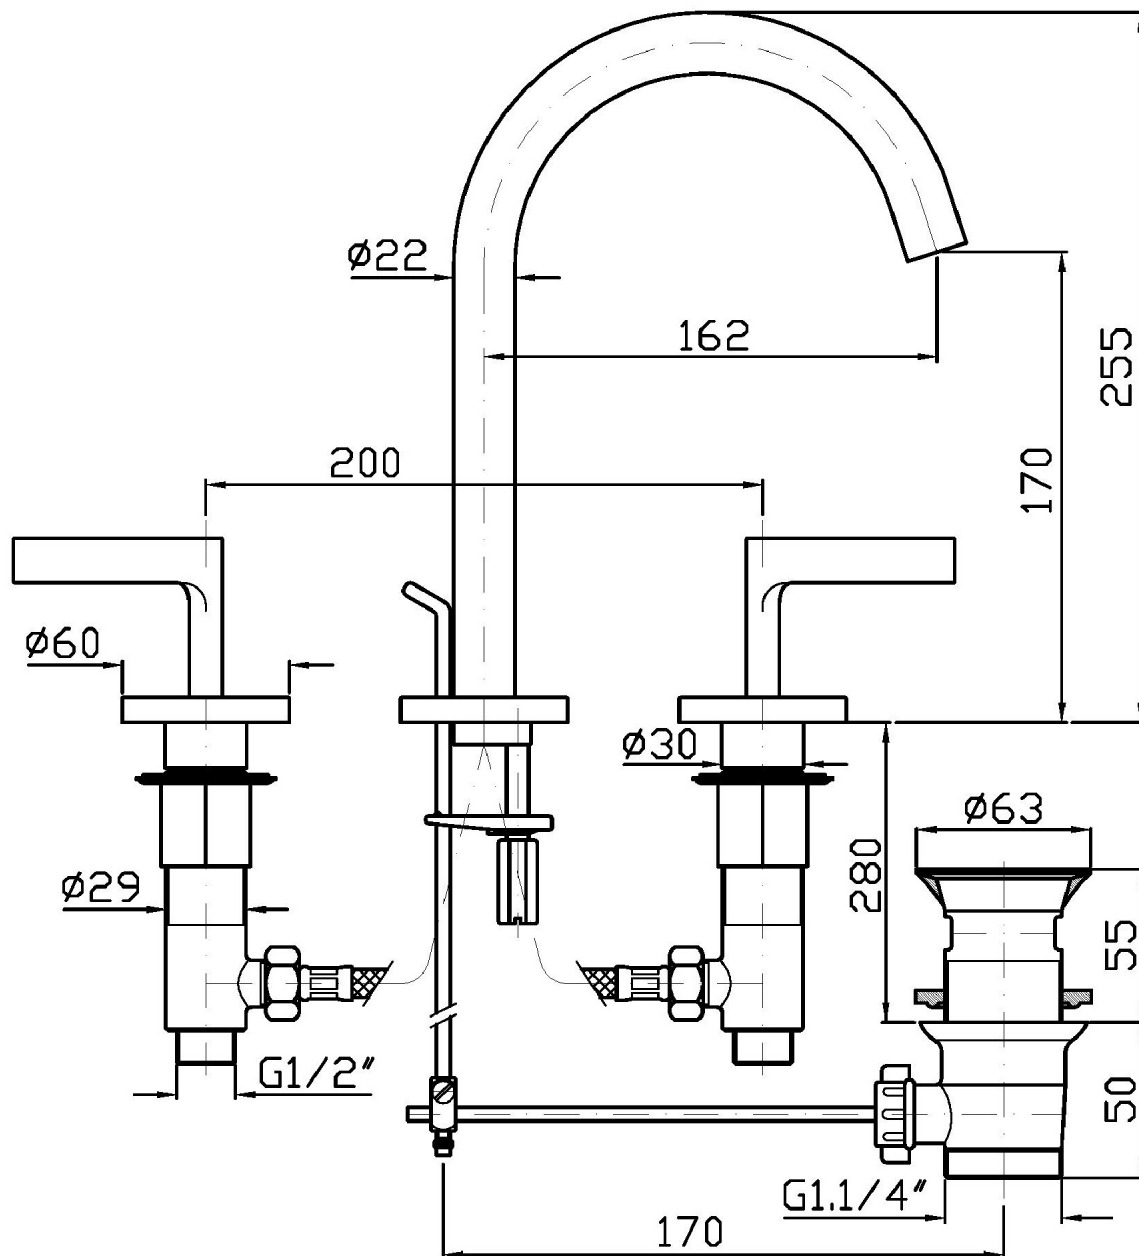

3 hole basin mixer with aerator, 1 ¼" pop-up waste, flexible tails.

Finiture / Finishes

Cromo / Chrome

SIMPLY BEAUTIFUL

ZSB5412

Disegno Complessivo / Overall Drawing

SIMPLY BEAUTIFUL

ZSB5412

Esplosi / Exploded

SIMPLY BEAUTIFUL

ZSB5412 Portate / Flowrates (lt/min)

PRESSIONE PRESSURE	1 BAR	2 BAR	3 BAR	4 BAR	5 BAR
LAVABO BASIN	6,8	9,7	12	14,1	15,8
P1					
P2					
P3					
P4					
P5					

SIMPLY BEAUTIFUL

ZSB5412 Pesi e Misure / Weights and Sizes

Peso (Kg) Weight (lb)	3,48 (Kg)	7,67 (lb)
Volume test (dc3) - (in3)	11,01 (dc3)	671,87 (in3)
h (mm) - (in)	90,00 (mm)	3,54 (in)
L1 (mm) - (in)	335,00 (mm)	13,19 (in)
L2 (mm) - (in)	365,00 (mm)	14,37 (in)