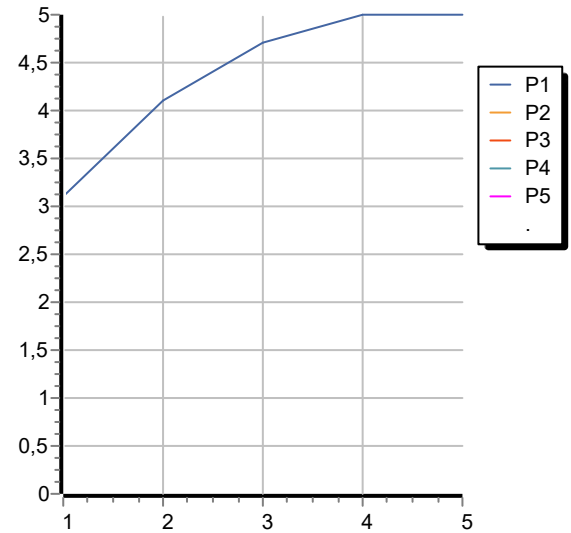

Water Saving - portata d'acqua uguale o inferiore a 6 l/min.

WC/bidet hydrobrush with built-in single lever mixer, brass shut-off handshower, handshower support and 1200 mm flexible hose.

Water Saving - water flow rate of 6 l/min or less.

R99499

Parte incasso. / Built-in part.

R99815

Parte incasso. / Built-in part.

Finiture / Finishes

SIMPLY BEAUTIFUL

ZSB417

Disegno Complessivo / Overall Drawing

Note / Notes

SIMPLY BEAUTIFUL

ZSB417 Portate / Flowrates (lt/min)

PRESSIONE PRESSURE	1 BAR	2 BAR	3 BAR	4 BAR	5 BAR
P1 DOCCETTA HANDSHOWER	3,1	4,1	4,7	5	5
P2					
P3					
P4					
P5					

SIMPLY BEAUTIFUL

ZSB417 Pesi e Misure / Weights and Sizes

Peso (Kg) Weight (lb)	1,20 (Kg)	2,65 (lb)
Volume test (dc3) - (in3)	4,05 (dc3)	247,15 (in3)
h (mm) - (in)	70,00 (mm)	2,76 (in)
L1 (mm) - (in)	150,00 (mm)	5,91 (in)
L2 (mm) - (in)	385,00 (mm)	15,16 (in)