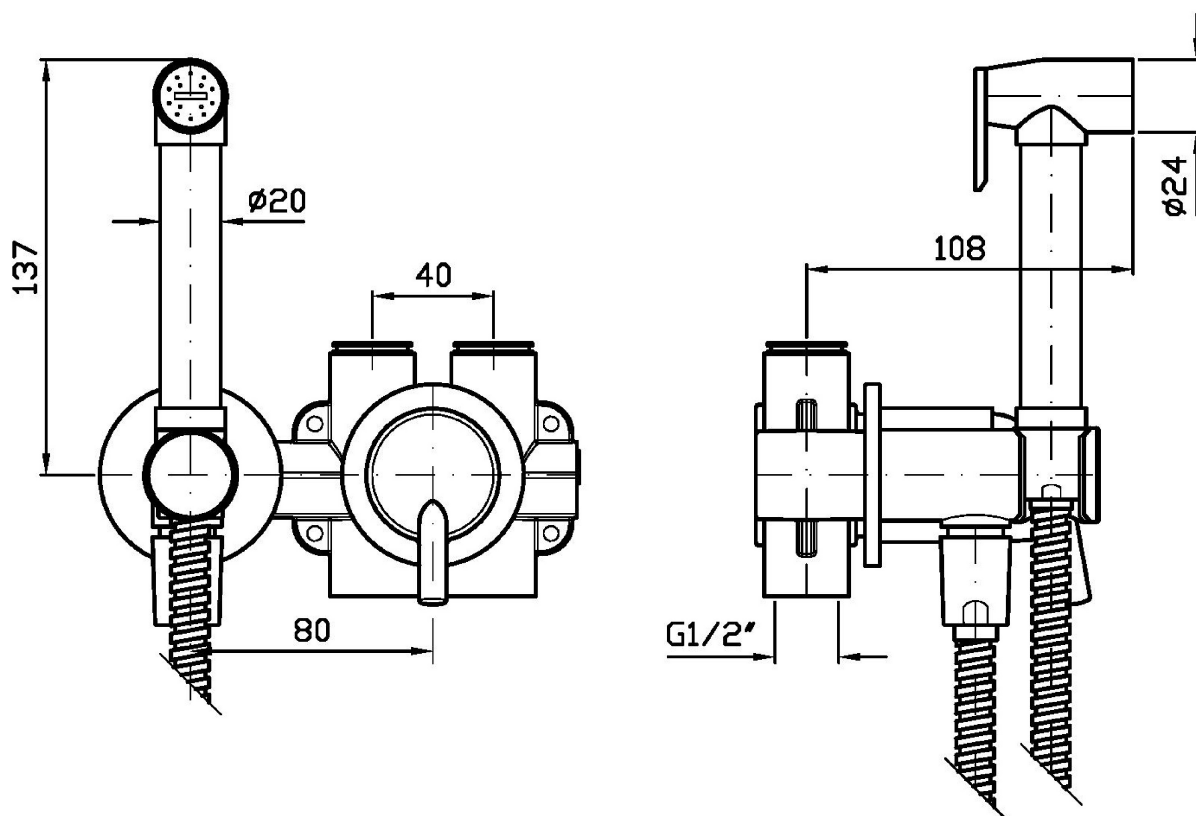

SIMPLY BEAUTIFUL

ZSB417

Idroscopino wc/bidet completo di miscelatore monocomando incasso. / WC/bidet hydrobrush with built-in mixer.

Idroscopino wc/bidet completo di miscelatore monocomando incasso, doccetta shut-off in ottone, appendidoccia duplex e flessibile da 1200 mm.

Water Saving - portata d'acqua uguale o inferiore a 6 l/min.

WC/bidet hydrobrush with built-in single lever mixer, brass shut-off handshower, handshower support and 1200 mm flexible hose.

Water Saving - water flow rate of 6 l/min or less.

Note / Notes

SIMPLY BEAUTIFUL

ZSB417 Portate / Flowrates (lt/min)

PRESSIONE PRESSURE	1 BAR	2 BAR	3 BAR	4 BAR	5 BAR
P1 DOCCETTA HANDSHOWER	3,1	4,1	4,7	5	5
P2					
P3					
P4					
P5					

SIMPLY BEAUTIFUL

ZSB417 Pesi e Misure / Weights and Sizes

Peso (Kg) Weight (lb)	1,20 (Kg)	2,65 (lb)
Volume test (dc3) - (in3)	4,05 (dc3)	247,15 (in3)
h (mm) - (in)	70,00 (mm)	2,76 (in)
L1 (mm) - (in)	150,00 (mm)	5,91 (in)
L2 (mm) - (in)	385,00 (mm)	15,16 (in)