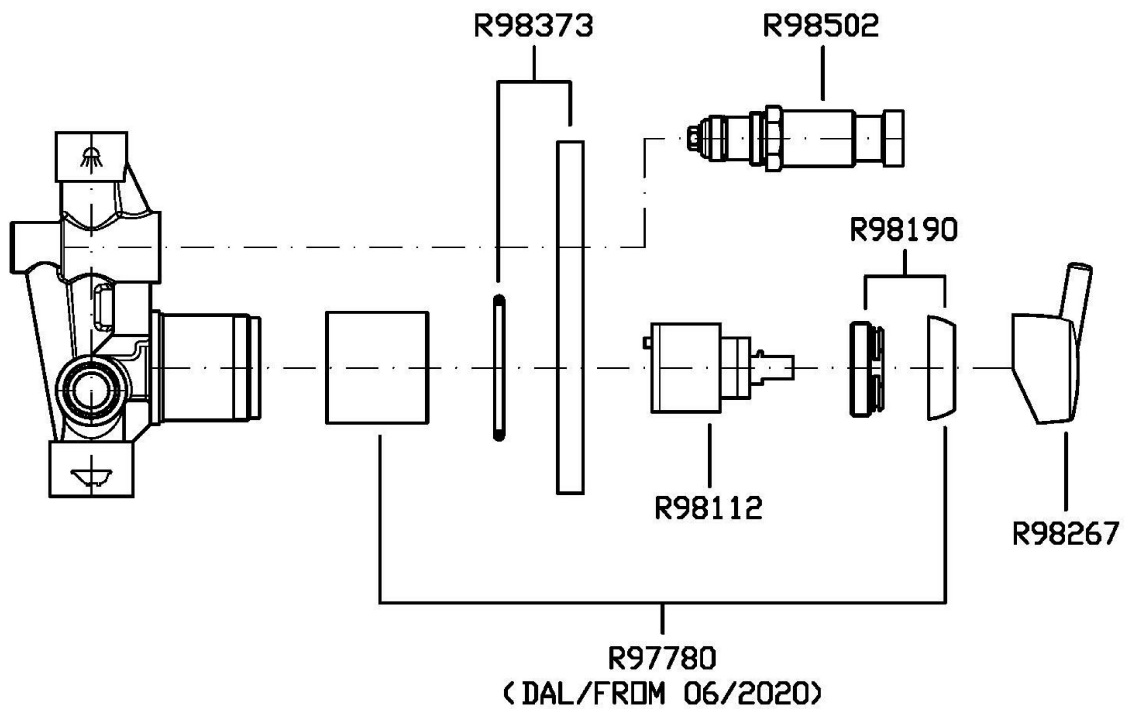

## SIMPLY BEAUTIFUL

ZSB127

Disegno Complessivo / Overall Drawing

## SIMPLY BEAUTIFUL

ZSB127 Portate / Flowrates (lt/min)

PRESSIONE PRESSURE	1 BAR	2 BAR	3 BAR	4 BAR	5 BAR
USCITA PRIMARIA PRIMARY OUTLET <i>P1</i>	15	21	26	30	34
USCITA SECONDARIA SECONDARY OUTLET <i>P2</i>	13	18	21	26	30
<i>P3</i>					
<i>P4</i>					
<i>P5</i>					

## SIMPLY BEAUTIFUL

ZSB127 Pesì e Misure / Weights and Sizes

Peso ( Kg ) Weight ( lb )	0,74 ( Kg )	1,63 ( lb )
Volume test ( dc3 ) - ( in3 )	3,32 ( dc3 )	202,60 ( in3 )
h ( mm ) - ( in )	93,00 ( mm )	3,66 ( in )
L1 ( mm ) - ( in )	162,00 ( mm )	6,38 ( in )
L2 ( mm ) - ( in )	220,00 ( mm )	8,66 ( in )