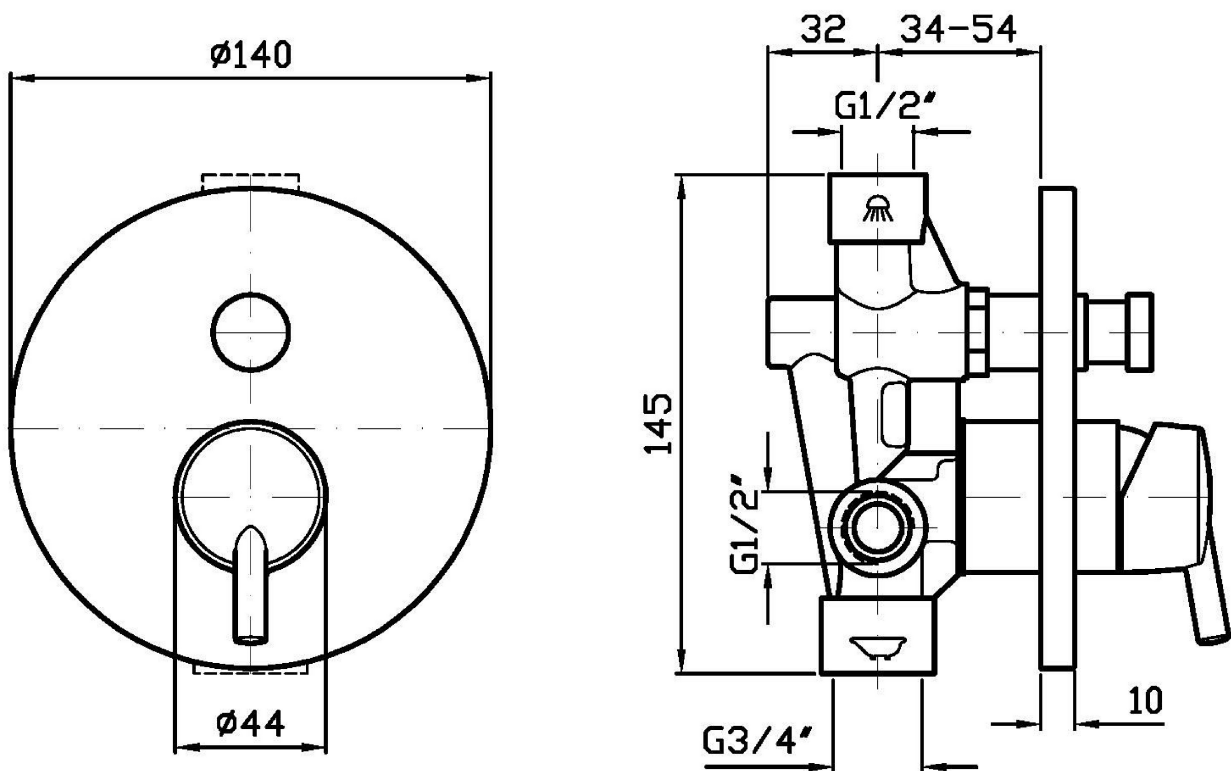

## SIMPLY BEAUTIFUL

ZSB127

Disegno Complessivo / Overall Drawing

## SIMPLY BEAUTIFUL

ZSB127 Portate / Flowrates (lt/min)

PRESSIONE PRESSURE	1 BAR	2 BAR	3 BAR	4 BAR	5 BAR
USCITA PRIMARIA PRIMARY OUTLET <i>P1</i>	15	21	26	30	34
USCITA SECONDARIA SECONDARY OUTLET <i>P2</i>	13	18	21	26	30
<i>P3</i>					
<i>P4</i>					
<i>P5</i>					

## SIMPLY BEAUTIFUL

ZSB127 Pesì e Misure / Weights and Sizes

Peso ( Kg ) Weight ( lb )	0,74 ( Kg )	1,63 ( lb )
Volume test ( dc3 ) - ( in3 )	3,32 ( dc3 )	202,60 ( in3 )
h ( mm ) - ( in )	93,00 ( mm )	3,66 ( in )
L1 ( mm ) - ( in )	162,00 ( mm )	6,38 ( in )
L2 ( mm ) - ( in )	220,00 ( mm )	8,66 ( in )