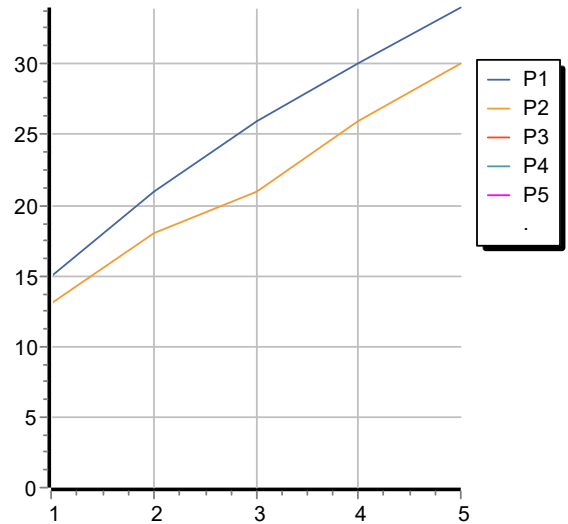

## SIMPLY BEAUTIFUL

ZSB127 Portate / Flowrates (lt/min)

PRESSIONE PRESSURE	1 BAR	2 BAR	3 BAR	4 BAR	5 BAR
USCITA PRIMARIA PRIMARY OUTLET <i>P1</i>	15	21	26	30	34
USCITA SECONDARIA SECONDARY OUTLET <i>P2</i>	13	18	21	26	30
<i>P3</i>					
<i>P4</i>					
<i>P5</i>					

## SIMPLY BEAUTIFUL

ZSB127 Pesì e Misure / Weights and Sizes

Peso ( Kg ) Weight ( lb )	0,74 ( Kg )	1,63 ( lb )
Volume test ( dc3 ) - ( in3 )	3,32 ( dc3 )	202,60 ( in3 )
h ( mm ) - ( in )	93,00 ( mm )	3,66 ( in )
L1 ( mm ) - ( in )	162,00 ( mm )	6,38 ( in )
L2 ( mm ) - ( in )	220,00 ( mm )	8,66 ( in )