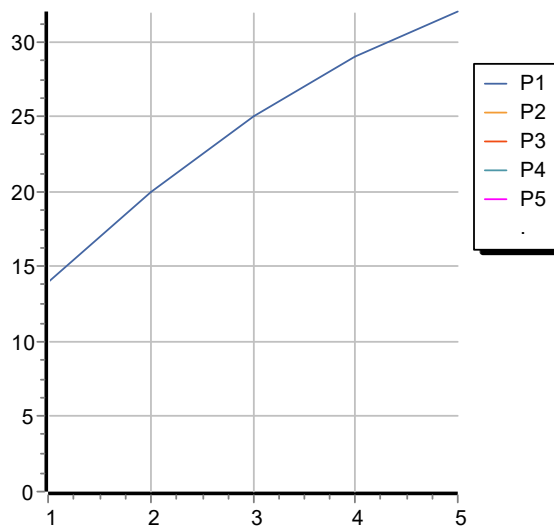

## SIMPLY BEAUTIFUL

ZSB126 Portate / Flowrates (lt/min)

PRESSIONE PRESSURE	1 BAR	2 BAR	3 BAR	4 BAR	5 BAR
USCITA PRIMARIA PRIMARY OUTLET P1	14	20	25	29	32
P2					
P3					
P4					
P5					

## SIMPLY BEAUTIFUL

ZSB126 Pesi e Misure / Weights and Sizes

Peso ( Kg ) Weight ( lb )	0,38 ( Kg )	0,84 ( lb )
Volume test ( dc3 ) - ( in3 )	1,21 ( dc3 )	73,84 ( in3 )
h ( mm ) - ( in )	73,00 ( mm )	2,87 ( in )
L1 ( mm ) - ( in )	127,00 ( mm )	5,00 ( in )
L2 ( mm ) - ( in )	130,00 ( mm )	5,12 ( in )