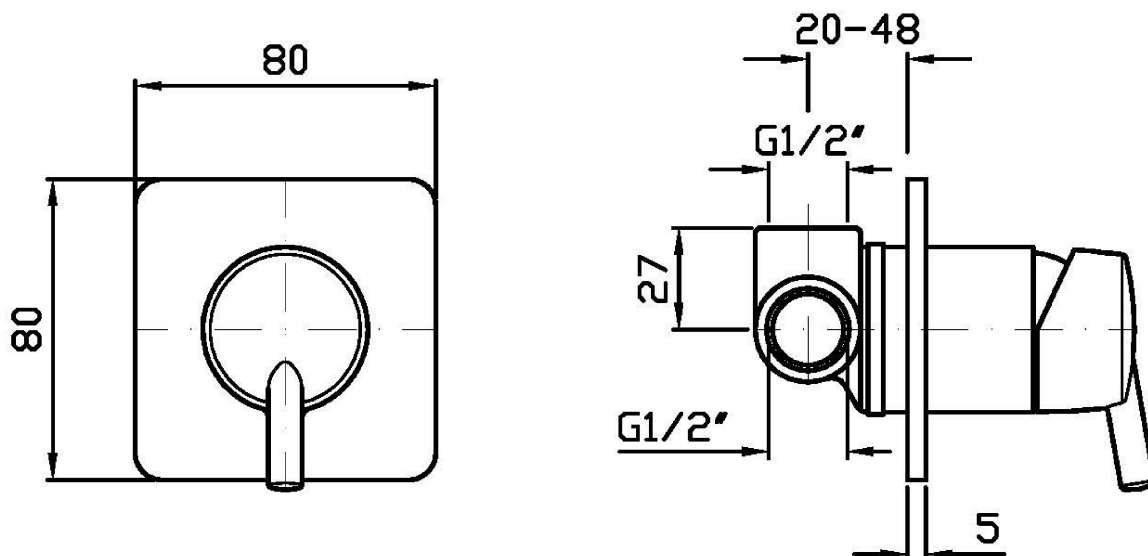

## SIMPLY BEAUTIFUL

ZSB126

Miscelatore monocomando doccia incasso. / Built-in single lever shower mixer.

Miscelatore monocomando doccia incasso.

Built-in single lever shower mixer.

R99499

Parte incasso. / Built-in part.

## SIMPLY BEAUTIFUL

ZSB126

Disegno Complessivo / Overall Drawing

## SIMPLY BEAUTIFUL

ZSB126 Pesi e Misure / Weights and Sizes

Peso ( Kg ) Weight ( lb )	0,38 ( Kg )	0,84 ( lb )
Volume test ( dc3 ) - ( in3 )	1,21 ( dc3 )	73,84 ( in3 )
h ( mm ) - ( in )	73,00 ( mm )	2,87 ( in )
L1 ( mm ) - ( in )	127,00 ( mm )	5,00 ( in )
L2 ( mm ) - ( in )	130,00 ( mm )	5,12 ( in )