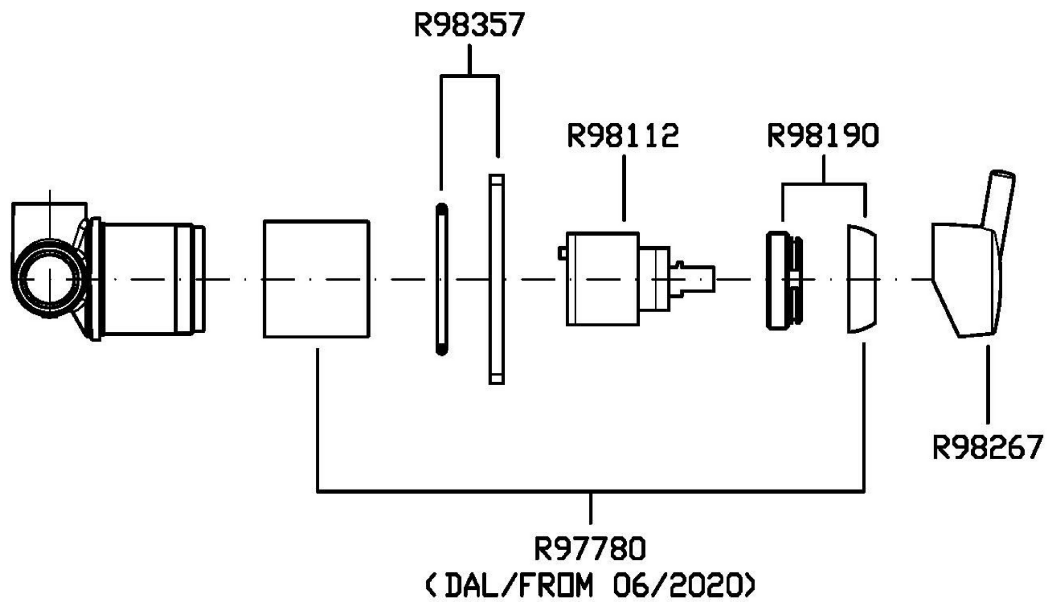

## SIMPLY BEAUTIFUL

ZSB126

Miscelatore monocomando doccia incasso. / Built-in single lever shower mixer.

Miscelatore monocomando doccia incasso.

Built-in single lever shower mixer.

R99499

Parte incasso. / Built-in part.

## SIMPLY BEAUTIFUL

ZSB126

Disegno Complessivo / Overall Drawing

## SIMPLY BEAUTIFUL

ZSB126 Portate / Flowrates (lt/min)

PRESSIONE PRESSURE	1 BAR	2 BAR	3 BAR	4 BAR	5 BAR
USCITA PRIMARIA PRIMARY OUTLET P1	14	20	25	29	32
P2					
P3					
P4					
P5					

## SIMPLY BEAUTIFUL

ZSB126 Pesi e Misure / Weights and Sizes

Peso ( Kg ) Weight ( lb )	0,38 ( Kg )	0,84 ( lb )
Volume test ( dc3 ) - ( in3 )	1,21 ( dc3 )	73,84 ( in3 )
h ( mm ) - ( in )	73,00 ( mm )	2,87 ( in )
L1 ( mm ) - ( in )	127,00 ( mm )	5,00 ( in )
L2 ( mm ) - ( in )	130,00 ( mm )	5,12 ( in )