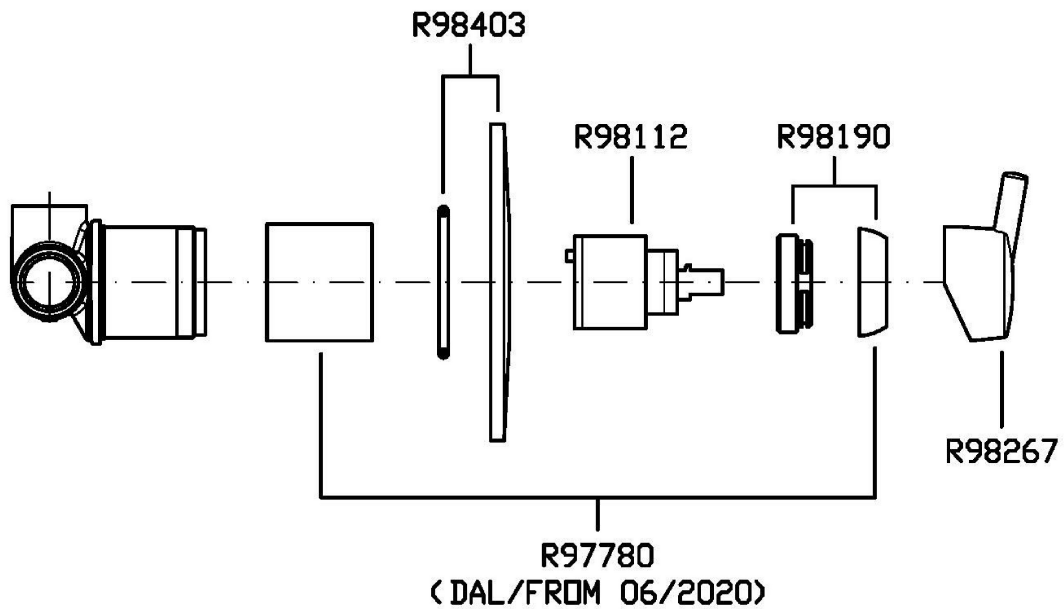

## SIMPLY BEAUTIFUL

ZSB122

Disegno Complessivo / Overall Drawing

## SIMPLY BEAUTIFUL

ZSB122

Portate / Flowrates (lt/min)

| PRESSIONE<br>PRESSURE                   | 1 BAR | 2 BAR | 3 BAR | 4 BAR | 5 BAR |
|---|-------|-------|-------|-------|-------|
| USCITA PRIMARIA<br>PRIMARY OUTLET<br>P1 | 14    | 20    | 25    | 29    | 32    |
| P2                                      |       |       |       |       |       |
| P3                                      |       |       |       |       |       |
| P4                                      |       |       |       |       |       |
| P5                                      |       |       |       |       |       |

## SIMPLY BEAUTIFUL

ZSB122

Pesi e Misure / Weights and Sizes

|                               |               |               |
|-------------------------------|---------------|---------------|
| Peso ( Kg ) Weight ( lb )     | 0,41 ( Kg )   | 0,90 ( lb )   |
| Volume test ( dc3 ) - ( in3 ) | 1,21 ( dc3 )  | 73,84 ( in3 ) |
| h ( mm ) - ( in )             | 73,00 ( mm )  | 2,87 ( in )   |
| L1 ( mm ) - ( in )            | 127,00 ( mm ) | 5,00 ( in )   |
| L2 ( mm ) - ( in )            | 130,00 ( mm ) | 5,12 ( in )   |