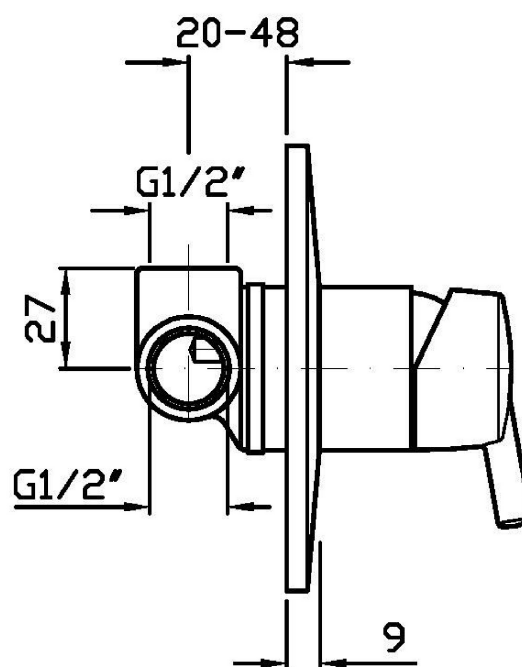

## SIMPLY BEAUTIFUL

ZSB122

Miscelatore monocomando doccia incasso. / Built-in single lever shower mixer.

Miscelatore monocomando doccia incasso.

Built-in single lever shower mixer.

R99499

Parte incasso. / Built-in part.

## SIMPLY BEAUTIFUL

ZSB122

Disegno Complessivo / Overall Drawing

## SIMPLY BEAUTIFUL

ZSB122

Pesi e Misure / Weights and Sizes

|                               |               |               |
|-------------------------------|---------------|---------------|
| Peso ( Kg ) Weight ( lb )     | 0,41 ( Kg )   | 0,90 ( lb )   |
| Volume test ( dc3 ) - ( in3 ) | 1,21 ( dc3 )  | 73,84 ( in3 ) |
| h ( mm ) - ( in )             | 73,00 ( mm )  | 2,87 ( in )   |
| L1 ( mm ) - ( in )            | 127,00 ( mm ) | 5,00 ( in )   |
| L2 ( mm ) - ( in )            | 130,00 ( mm ) | 5,12 ( in )   |