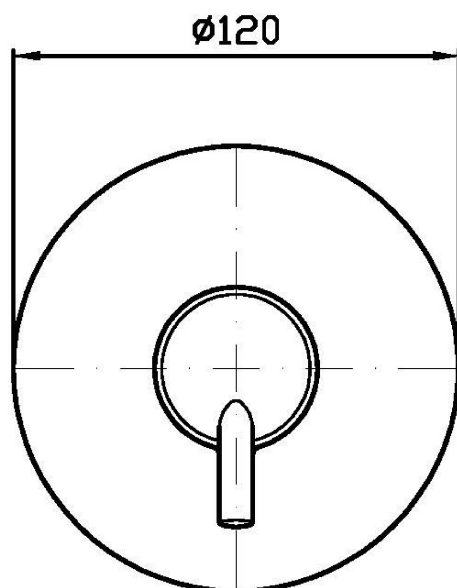

## SIMPLY BEAUTIFUL

ZSB122

Miscelatore monocomando doccia incasso. / Built-in single lever shower mixer.

Miscelatore monocomando doccia incasso.

Built-in single lever shower mixer.

R99499

Parte incasso. / Built-in part.

## SIMPLY BEAUTIFUL

ZSB122

Disegno Complessivo / Overall Drawing

## SIMPLY BEAUTIFUL

ZSB122

Pesi e Misure / Weights and Sizes

|                               |               |               |
|-------------------------------|---------------|---------------|
| Peso ( Kg ) Weight ( lb )     | 0,41 ( Kg )   | 0,90 ( lb )   |
| Volume test ( dc3 ) - ( in3 ) | 1,21 ( dc3 )  | 73,84 ( in3 ) |
| h ( mm ) - ( in )             | 73,00 ( mm )  | 2,87 ( in )   |
| L1 ( mm ) - ( in )            | 127,00 ( mm ) | 5,00 ( in )   |
| L2 ( mm ) - ( in )            | 130,00 ( mm ) | 5,12 ( in )   |