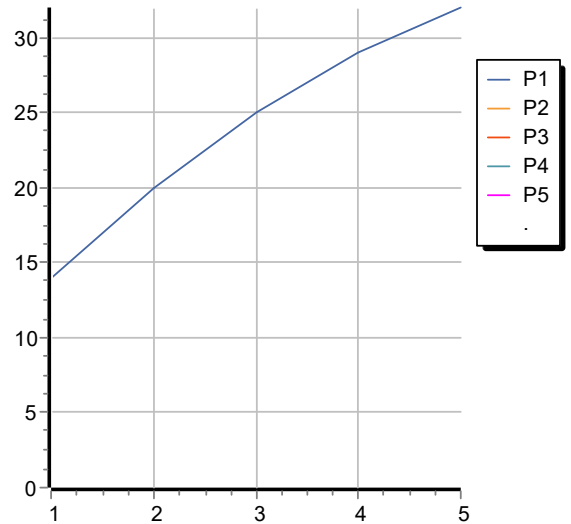

## SIMPLY BEAUTIFUL

ZSB122

Portate / Flowrates (lt/min)

| PRESSIONE<br>PRESSURE                   | 1 BAR | 2 BAR | 3 BAR | 4 BAR | 5 BAR |
|---|-------|-------|-------|-------|-------|
| USCITA PRIMARIA<br>PRIMARY OUTLET<br>P1 | 14    | 20    | 25    | 29    | 32    |
| P2                                      |       |       |       |       |       |
| P3                                      |       |       |       |       |       |
| P4                                      |       |       |       |       |       |
| P5                                      |       |       |       |       |       |

## SIMPLY BEAUTIFUL

ZSB122

Pesi e Misure / Weights and Sizes

|                               |               |               |
|-------------------------------|---------------|---------------|
| Peso ( Kg ) Weight ( lb )     | 0,41 ( Kg )   | 0,90 ( lb )   |
| Volume test ( dc3 ) - ( in3 ) | 1,21 ( dc3 )  | 73,84 ( in3 ) |
| h ( mm ) - ( in )             | 73,00 ( mm )  | 2,87 ( in )   |
| L1 ( mm ) - ( in )            | 127,00 ( mm ) | 5,00 ( in )   |
| L2 ( mm ) - ( in )            | 130,00 ( mm ) | 5,12 ( in )   |