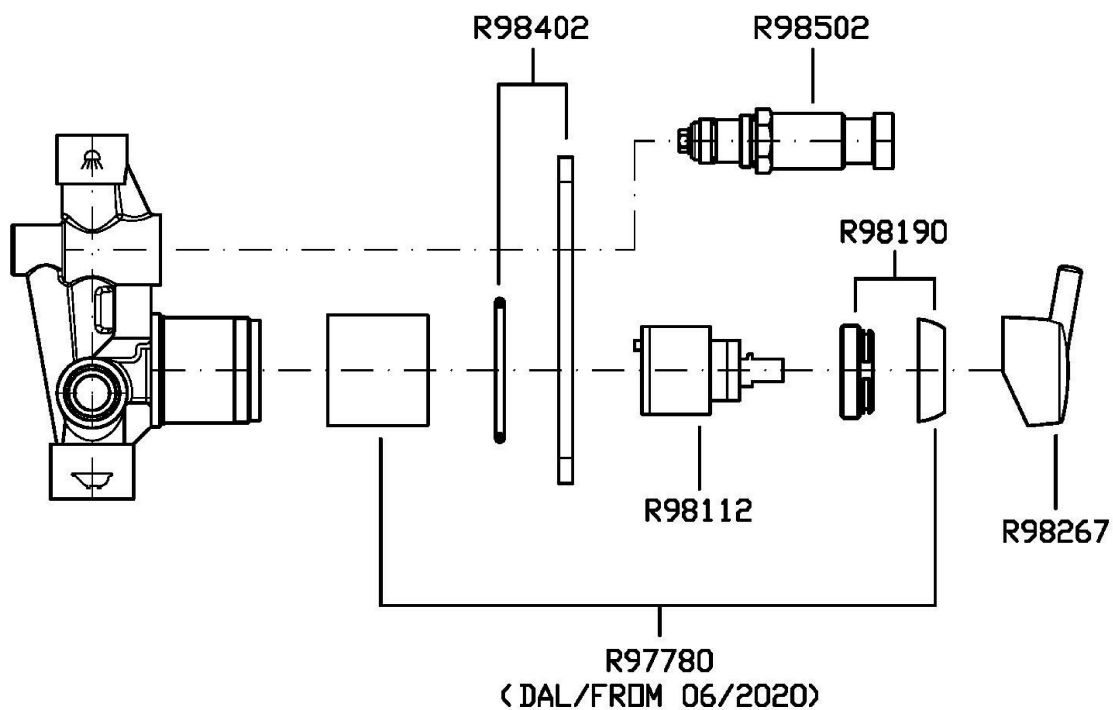

SIMPLY BEAUTIFUL

ZSB121

Miscelatore monocomando vasca-doccia incasso. / Built-in single lever bath-shower mixer.

Miscelatore monocomando vasca-doccia incasso con deviatore.

Built-in single lever bath-shower mixer with diverter.

R99684

Parte incasso. / Built-in part.

Finiture / Finishes

Cromo / Chrome

SIMPLY BEAUTIFUL

ZSB121

Disegno Complessivo / Overall Drawing

SIMPLY BEAUTIFUL

ZSB121

Esplosi / Exploded

SIMPLY BEAUTIFUL

ZSB121 Portate / Flowrates (lt/min)

PRESSIONE PRESSURE	1 BAR	2 BAR	3 BAR	4 BAR	5 BAR
USCITA PRIMARIA PRIMARY OUTLET P ₁	15	21	26	30	34
USCITA SECONDARIA SECONDARY OUTLET P ₂	13	18	21	26	30
P ₃					
P ₄					
P ₅					

SIMPLY BEAUTIFUL

ZSB121 Pesi e Misure / Weights and Sizes

Peso (Kg) Weight (lb)	0,52 (Kg)	1,15 (lb)
Volume test (dc3) - (in3)	1,21 (dc3)	73,84 (in3)
h (mm) - (in)	73,00 (mm)	2,87 (in)
L1 (mm) - (in)	127,00 (mm)	5,00 (in)
L2 (mm) - (in)	130,00 (mm)	5,12 (in)