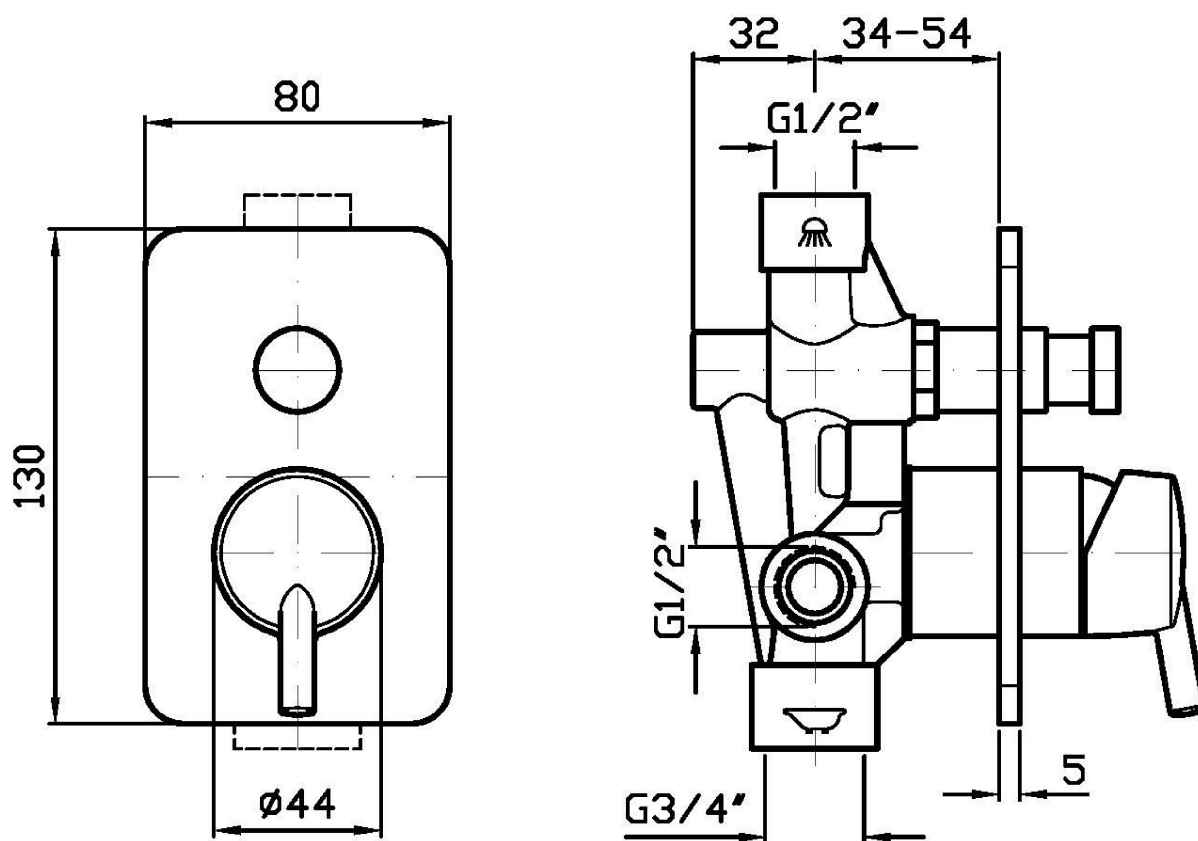

SIMPLY BEAUTIFUL

ZSB121

Miscelatore monocomando vasca-doccia incasso. / Built-in single lever bath-shower mixer.

Miscelatore monocomando vasca-doccia incasso con deviatore.

Built-in single lever bath-shower mixer with diverter.

R99684

Parte incasso. / Built-in part.

Finiture / Finishes

Cromo / Chrome

SIMPLY BEAUTIFUL

ZSB121

Disegno Complessivo / Overall Drawing

SIMPLY BEAUTIFUL

ZSB121

Esplosi / Exploded

SIMPLY BEAUTIFUL

ZSB121 Portate / Flowrates (lt/min)

PRESSIONE PRESSURE	1 BAR	2 BAR	3 BAR	4 BAR	5 BAR
USCITA PRIMARIA PRIMARY OUTLET P ₁	15	21	26	30	34
USCITA SECONDARIA SECONDARY OUTLET P ₂	13	18	21	26	30
P ₃					
P ₄					
P ₅					

SIMPLY BEAUTIFUL

ZSB121 Pesi e Misure / Weights and Sizes

Peso (Kg) Weight (lb)	0,52 (Kg)	1,15 (lb)
Volume test (dc3) - (in3)	1,21 (dc3)	73,84 (in3)
h (mm) - (in)	73,00 (mm)	2,87 (in)
L1 (mm) - (in)	127,00 (mm)	5,00 (in)
L2 (mm) - (in)	130,00 (mm)	5,12 (in)