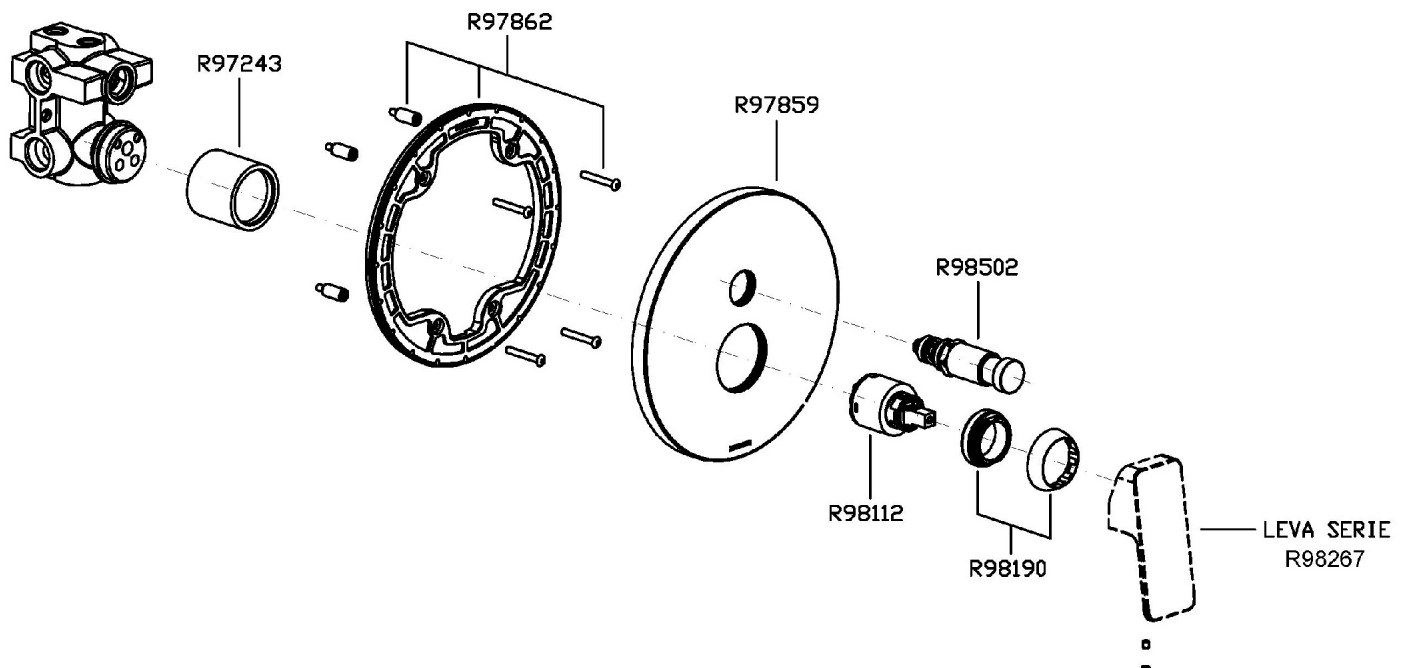

SIMPLY BEAUTIFUL

ZSB096

Esplosi / Exploded