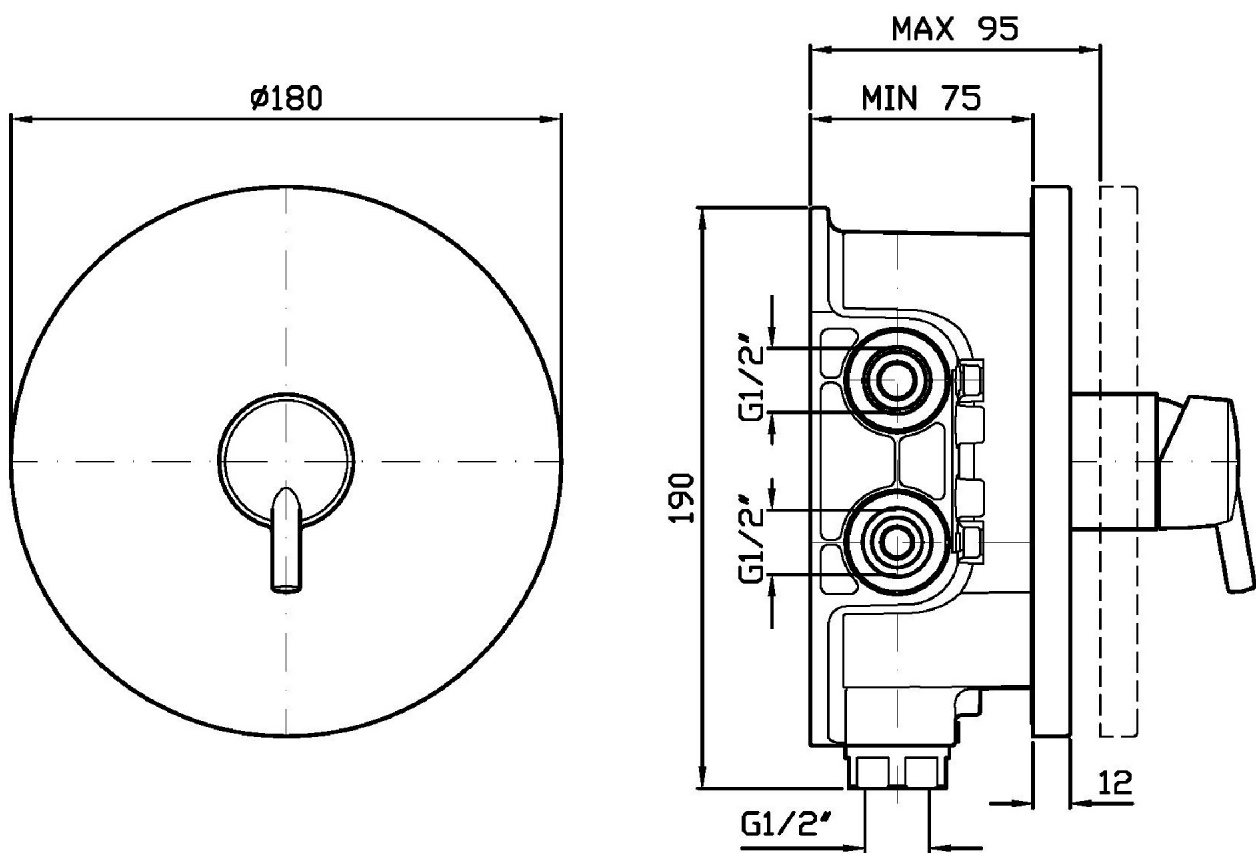

## SIMPLY BEAUTIFUL

ZSB090

Disegno Complessivo / Overall Drawing

## SIMPLY BEAUTIFUL

ZSB090 Pesì e Misure / Weights and Sizes

Peso ( Kg ) Weight ( lb )	3,00 ( Kg )	6,61 ( lb )
Volume test ( dc3 ) - ( in3 )	7,50 ( dc3 )	457,68 ( in3 )
h ( mm ) - ( in )	90,00 ( mm )	3,54 ( in )
L1 ( mm ) - ( in )	250,00 ( mm )	9,84 ( in )
L2 ( mm ) - ( in )	333,00 ( mm )	13,11 ( in )