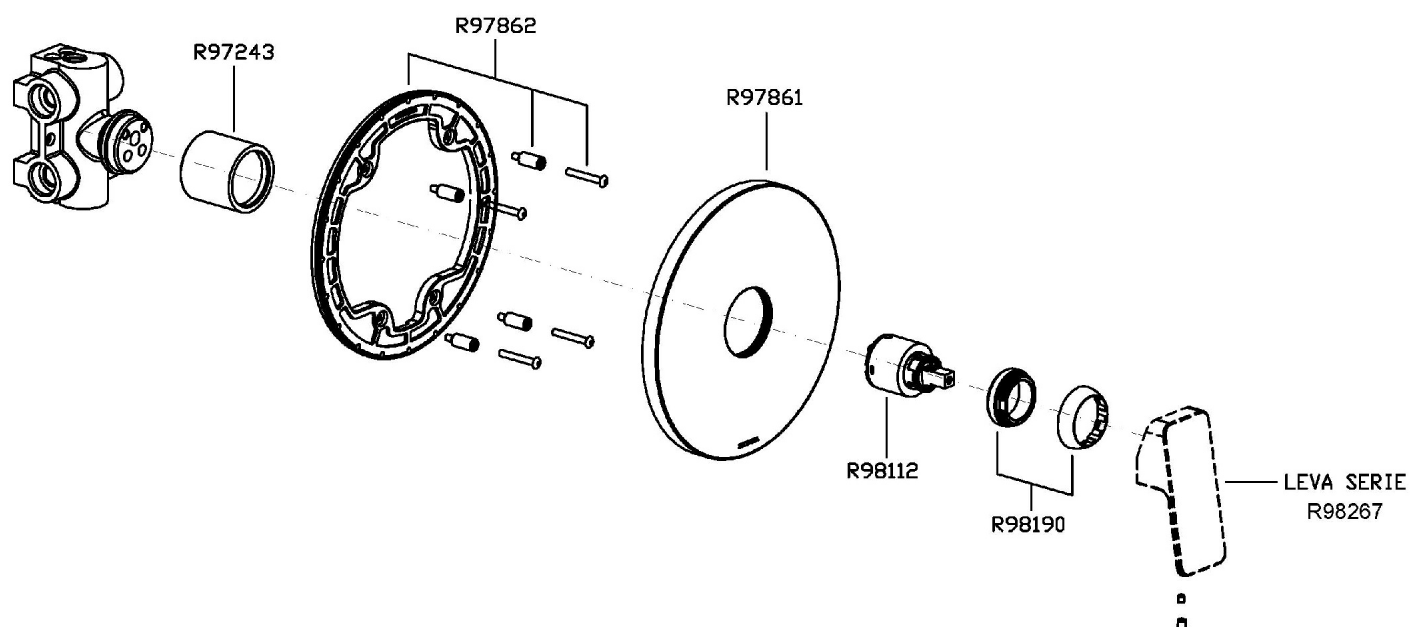

## SIMPLY BEAUTIFUL

ZSB090

Disegno Complessivo / Overall Drawing

## SIMPLY BEAUTIFUL

ZSB090 Portate / Flowrates (lt/min)

PRESSIONE PRESSURE	1 BAR	2 BAR	3 BAR	4 BAR	5 BAR
USCITA PRIMARIA PRIMARY OUTLET <i>P1</i>	12	17	22	25	28
<i>P2</i>					
<i>P3</i>					
<i>P4</i>					
<i>P5</i>					

## SIMPLY BEAUTIFUL

ZSB090 Pesì e Misure / Weights and Sizes

Peso ( Kg ) Weight ( lb )	3,00 ( Kg )	6,61 ( lb )
Volume test ( dc3 ) - ( in3 )	7,50 ( dc3 )	457,68 ( in3 )
h ( mm ) - ( in )	90,00 ( mm )	3,54 ( in )
L1 ( mm ) - ( in )	250,00 ( mm )	9,84 ( in )
L2 ( mm ) - ( in )	333,00 ( mm )	13,11 ( in )