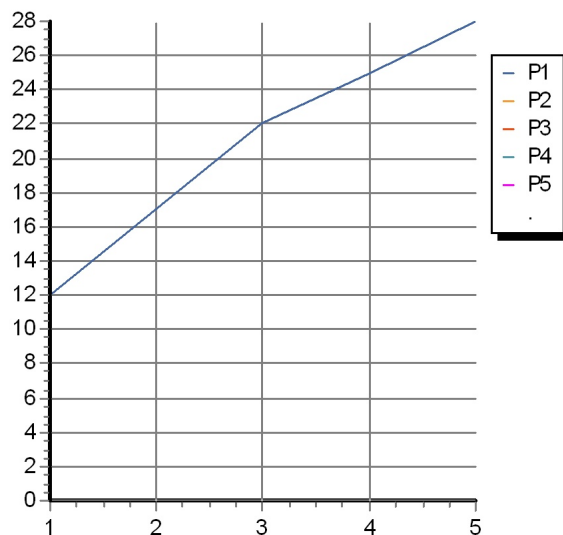

## SIMPLY BEAUTIFUL

ZSB090 Portate / Flowrates (lt/min)

PRESSIONE PRESSURE	1 BAR	2 BAR	3 BAR	4 BAR	5 BAR
USCITA PRIMARIA PRIMARY OUTLET <i>P1</i>	12	17	22	25	28
<i>P2</i>					
<i>P3</i>					
<i>P4</i>					
<i>P5</i>					

## SIMPLY BEAUTIFUL

ZSB090 Pesì e Misure / Weights and Sizes

Peso ( Kg ) Weight ( lb )	3,00 ( Kg )	6,61 ( lb )
Volume test ( dc3 ) - ( in3 )	7,50 ( dc3 )	457,68 ( in3 )
h ( mm ) - ( in )	90,00 ( mm )	3,54 ( in )
L1 ( mm ) - ( in )	250,00 ( mm )	9,84 ( in )
L2 ( mm ) - ( in )	333,00 ( mm )	13,11 ( in )